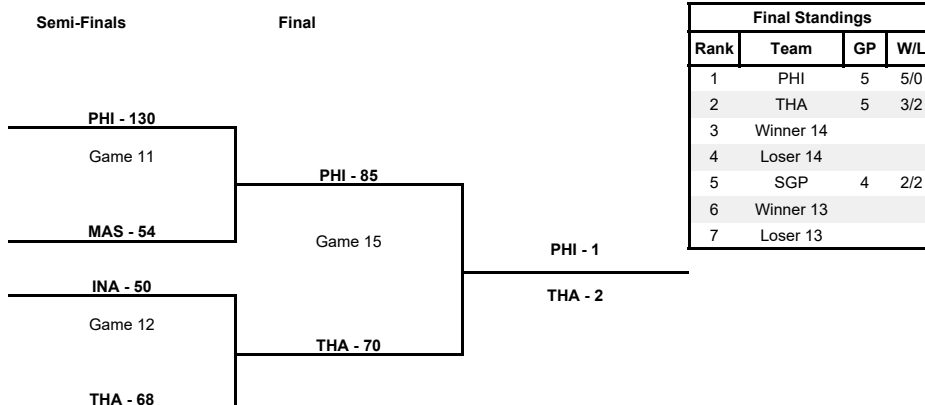

Group B					Games			Points			Class. Points
Rank		INA	MAS	LAO	Played	Won	Lost	For	Agn	Diff.	
1	INA Indonesia		65-55	89-35	2	2	0	154	90	+64	4
2	MAS Malaysia	55-65		116-57	2	1	1	171	122	+49	3
3	LAO Laos	35-89	57-116		2	0	2	92	205	-113	2

Semi-Finals

Phase	Game No	Teams	Date	Local Time	UTC	Location	Attendance	Final	Q1	Q2	Q3	Q4
Semi-Finals	11 11	PHI vs MAS	Sat 13 Jun	15:30	08:30	Chan Ka Pho Gymnasium	180	130-54	32-11	26-15	35-14	37-14
	12 12	INA vs THA	Sat 13 Jun	18:00	11:00	Chan Ka Pho Gymnasium	1,120	50-68	14-15	8-17	11-18	17-18

Classification 6-7

Phase	Game No	Teams	Date	Local Time	UTC	Location	Attendance	Final
Classification 6-7	13 13	VIE vs LAO	Sun 14 Jun	13:00	06:00	Chan Ka Pho Gymnasium		

3rd Place Game

Phase	Game No	Teams	Date	Local Time	UTC	Location	Attendance	Final
3rd Place Game	14 14	MAS vs INA	Sun 14 Jun	15:30	08:30	Chan Ka Pho Gymnasium		

COMPETITION SUMMARY

Final

Phase	Game No	Teams	Date	Local Time	UTC	Location	Attendance	Final	Q1	Q2	Q3	Q4
Final	15 15	PHI vs THA	Sun 14 Jun	18:00	11:00	Chan Ka Pho Gymnasium	1,530	85-70	19-14	21-17	23-26	22-13