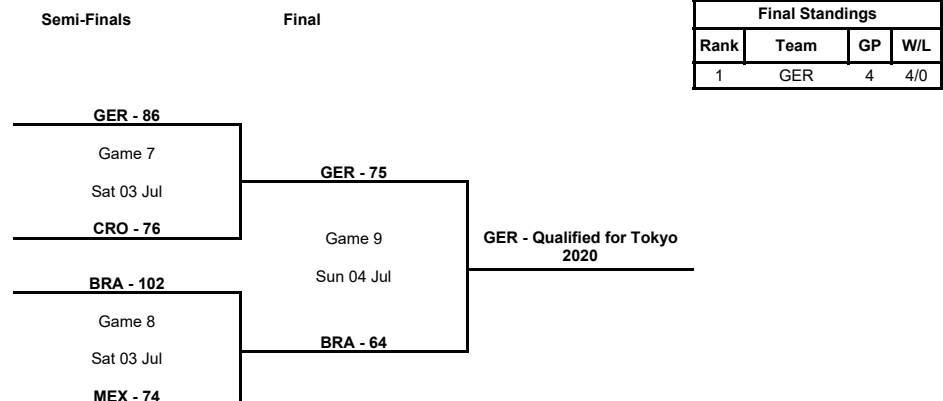

Group A					Games			Points		Diff.	Class. Points
Rank		GER	MEX	RUS	Played	Won	Lost	For	Agn		
1	GER Germany		82-76	69-67	2	2	0	151	143	+8	4
2	MEX Mexico	76-82		72-64	2	1	1	148	146	+2	3
3	RUS Russia	67-69	64-72		2	0	2	131	141	-10	2

Group Phase - Group B

Phase	Game No	Teams	Date	Start Time	Location	Attendance	Final	Q1	Q2	Q3	Q4
Group Phase	B 1	TUN vs BRA	Tue 29 Jun	20:00	Spaladium Arena	200	57-83	21-21	10-22	15-21	11-19
	B 2	BRA vs CRO	Wed 30 Jun	20:00	Spaladium Arena	1,470	94-67	25-20	20-14	26-21	23-12
	B 3	CRO vs TUN	Thu 01 Jul	20:00	Spaladium Arena	754	75-70	20-11	22-17	14-29	19-13

Group B					Games			Points		Diff.	Class. Points
Rank		BRA	CRO	TUN	Played	Won	Lost	For	Agn		
1	BRA Brazil		94-67	83-57	2	2	0	177	124	+53	4
2	CRO Croatia	67-94		75-70	2	1	1	142	164	-22	3
3	TUN Tunisia	57-83	70-75		2	0	2	127	158	-31	2

Semi-Finals

Phase	Game No	Teams	Date	Start Time	Location	Attendance	Final	Q1	Q2	Q3	Q4
Semi-Finals	8 A	BRA vs MEX	Sat 03 Jul	12:30	Spaladium Arena	200	102-74	24-18	29-24	27-15	22-17
	7 A	GER vs CRO	Sat 03 Jul	16:00	Spaladium Arena	1,482	86-76	19-23	24-22	13-18	30-13

Final

Phase	Game No	Teams	Date	Start Time	Location	Attendance	Final	Q1	Q2	Q3	Q4
Final	9 A	GER vs BRA	Sun 04 Jul	19:30	Spaladium Arena	200	75-64	14-17	22-17	16-12	23-18

Legend :	Class. Classification	Diff. Difference	DSQ Disqualified	GP Games played
	OTx Overtime	Qx Quarter Time	W/L Win/Loss	

GLOBAL PARTNERS