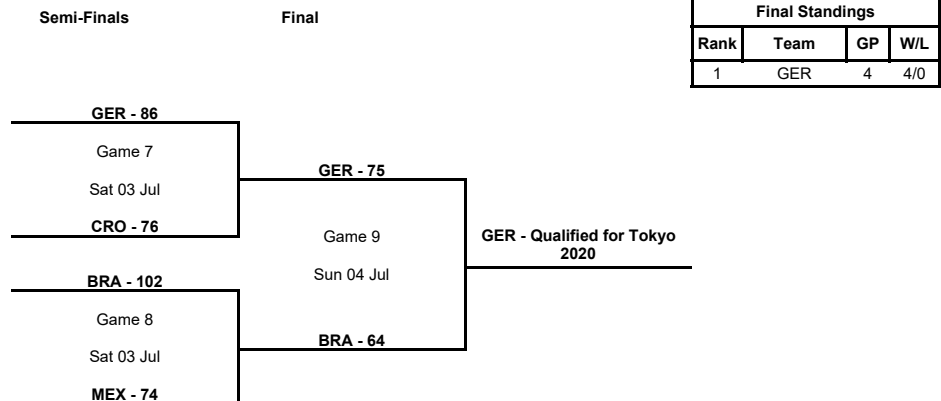

Group A					Games			Points		Diff.	Class. Points
Rank		GER	MEX	RUS	Played	Won	Lost	For	Agn		
1	GER Germany		82-76	69-67	2	2	0	151	143	+8	4
2	MEX Mexico	76-82		72-64	2	1	1	148	146	+2	3
3	RUS Russia	67-69	64-72		2	0	2	131	141	-10	2

Group Phase - Group B

Phase	Game No	Teams	Date	Start Time	Location	Attendance	Final	Q1	Q2	Q3	Q4
Group Phase	B 1	TUN vs BRA	Tue 29 Jun	20:00	Spaladium Arena	200	57-83	21-21	10-22	15-21	11-19
	B 2	BRA vs CRO	Wed 30 Jun	20:00	Spaladium Arena	1,470	94-67	25-20	20-14	26-21	23-12
	B 3	CRO vs TUN	Thu 01 Jul	20:00	Spaladium Arena	754	75-70	20-11	22-17	14-29	19-13

Group B					Games			Points		Diff.	Class. Points
Rank		BRA	CRO	TUN	Played	Won	Lost	For	Agn		
1	BRA Brazil		94-67	83-57	2	2	0	177	124	+53	4
2	CRO Croatia	67-94		75-70	2	1	1	142	164	-22	3
3	TUN Tunisia	57-83	70-75		2	0	2	127	158	-31	2

Semi-Finals

Phase	Game No	Teams	Date	Start Time	Location	Attendance	Final	Q1	Q2	Q3	Q4
Semi-Finals	8 A	BRA vs MEX	Sat 03 Jul	12:30	Spaladium Arena	200	102-74	24-18	29-24	27-15	22-17
	7 A	GER vs CRO	Sat 03 Jul	16:00	Spaladium Arena	1,482	86-76	19-23	24-22	13-18	30-13

Final

Phase	Game No	Teams	Date	Start Time	Location	Attendance	Final	Q1	Q2	Q3	Q4
Final	9 A	GER vs BRA	Sun 04 Jul	19:30	Spaladium Arena	200	75-64	14-17	22-17	16-12	23-18

Legend :	Class. Classification	Diff. Difference	DSQ Disqualified	GP Games played
	OTx Overtime	Qx Quarter Time	W/L Win/Loss	

GLOBAL PARTNERS