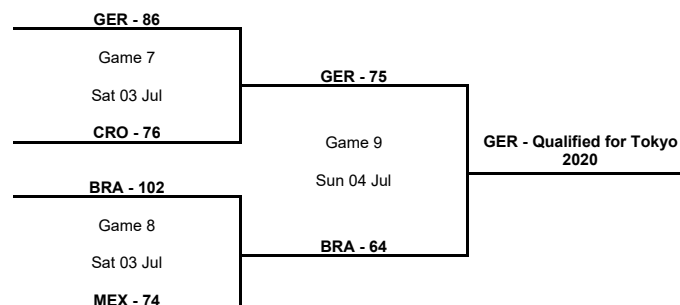

Semi-Finals

Phase	Game No	Teams	Date	Start Time	Location	Attendance	Final	Q1	Q2	Q3	Q4
Semi-Finals	A	BRA vs MEX	Sat 03 Jul	12:30	Spaladium Arena	200	102-74	24-18	29-24	27-15	22-17
		GER vs CRO	Sat 03 Jul	16:00	Spaladium Arena	1,482	86-76	19-23	24-22	13-18	30-13

Final

Phase	Game No	Teams	Date	Start Time	Location	Attendance	Final	Q1	Q2	Q3	Q4
Final	A	GER vs BRA	Sun 04 Jul	19:30	Spaladium Arena	200	75-64	14-17	22-17	16-12	23-18

Legend :							
Class.	Classification	Diff.	Difference	DSQ	Disqualified	GP	Games played
OTx	Overtime	Qx	Quarter Time	W/L	Win/Loss		

Semi-Finals

Final

Rank	Team	GP	W/L
1	GER	4	4/0

GLOBAL PARTNERS