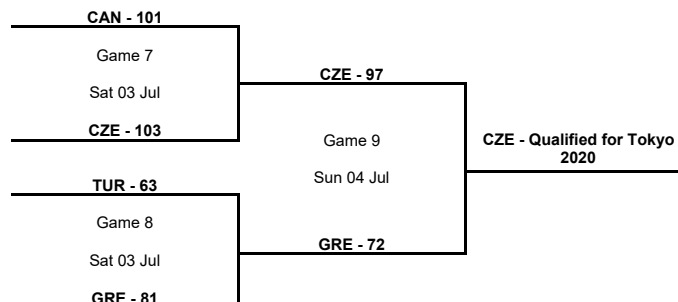

Semi-Finals

Phase	Game No	Teams	Date	Start Time	Location	Attendance	Final	Q1	Q2	Q3	Q4	OT1
Semi-Finals	A	CAN vs CZE	Sat 03 Jul	13:05	Victoria Memorial Arena	0	101-103	27-29	17-23	16-15	34-27	7-9
		TUR vs GRE	Sat 03 Jul	16:35	Victoria Memorial Arena	0	63-81	22-8	12-19	13-24	16-30	

Final

Phase	Game No	Teams	Date	Start Time	Location	Attendance	Final	Q1	Q2	Q3	Q4
Final	A	CZE vs GRE	Sun 04 Jul	16:05	Victoria Memorial Arena	0	97-72	32-22	18-21	31-11	16-18

Legend :	Class. Classification	Diff. Difference	DSQ Disqualified	GP Games played
	OTx Overtime	Qx Quarter Time	W/L Win/Loss	

Semi-Finals

Final

Rank	Team	GP	W/L
1	CZE	4	3/1

GLOBAL PARTNERS