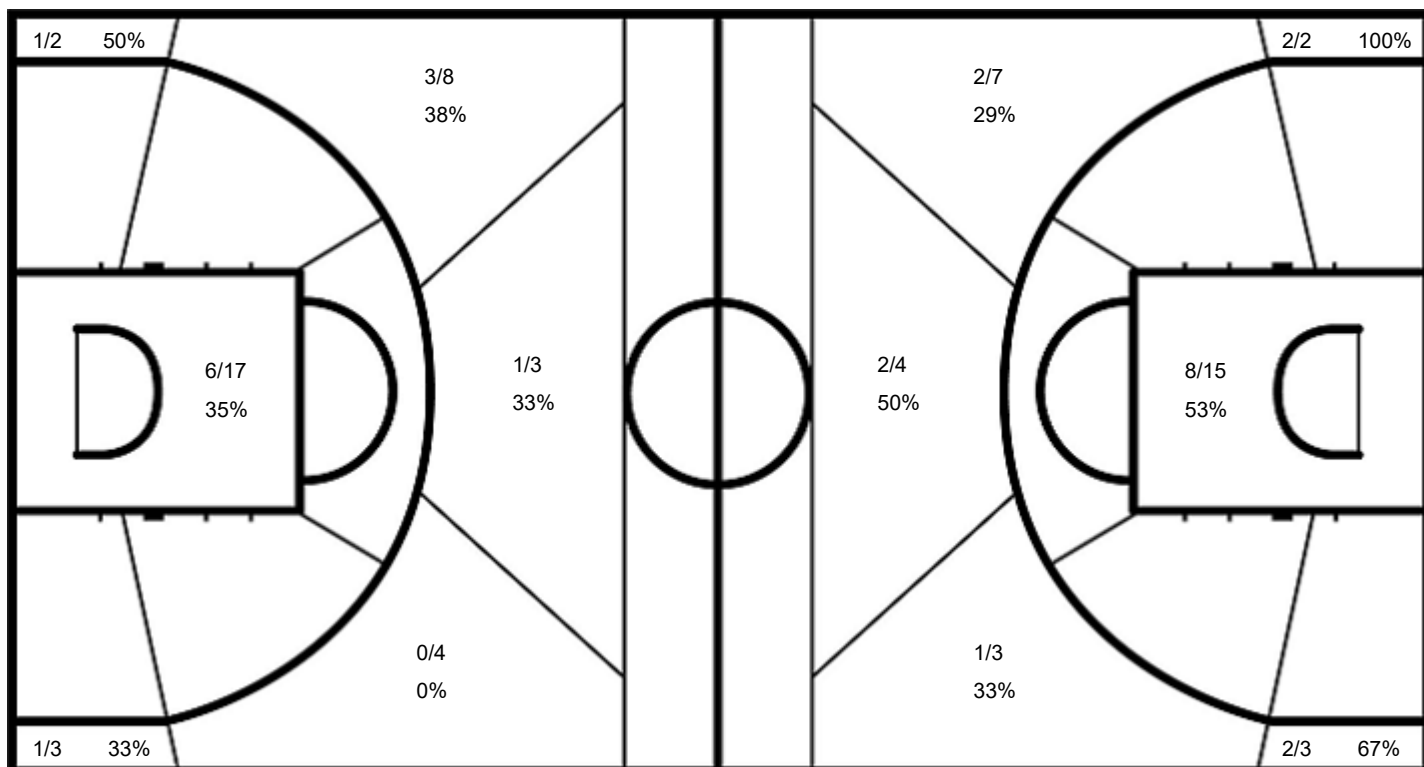

Tokyo 2020 Women's Olympic Basketball Tournament 2020

Venue: Saitama Super Arena
Game Date: THU 29 JUL 2021
Game Time: 17:20

Game No: A/4
Attendance: 0
Game Duration: 01:45

Shot Chart

ESP 85 vs 70 SRB

(19-20, 22-24, 18-14, 26-12)

Scoring by 5 min intervals:

	Q1		Q2		Q3	
ESP	10	19	27	41	43	43
SRB	10	20	34	44	52	52

ESP - Spain

SRB - Serbia

	M / A	%
Fied Goals	31 / 64	48
2 Points	23 / 41	56
3 Points	8 / 23	35
Free Throws	15 / 20	75

%	M / A	
43	28 / 65	Fied Goals
45	22 / 49	2 Points
38	6 / 16	3 Points
62	8 / 13	Free Throws