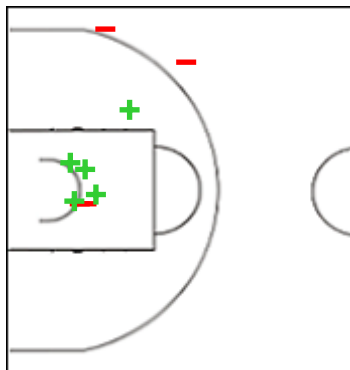

22 CONDE Maria

	M / A	%
Fied Goals	0 / 4	0
2 Points	0 / 2	0
3 Points	0 / 2	0
Free Throws	0 / 0	0

Tokyo 2020 Women's Olympic Basketball Tournament 2020

Venue: Saitama Super Arena
Game Date: THU 29 JUL 2021
Game Time: 17:20

Game No: A/4
Attendance: 0
Game Duration: 01:45

Shot Chart

ESP 85 vs 70 SRB

(19-20, 22-24, 18-14, 26-12)

Scoring by 5 min intervals:

	Q1		Q2		Q3	
ESP	10	19	27	41	43	43
SRB	10	20	34	44	52	52

ESP - Spain

24 GIL Laura

	M / A	%
Fied Goals	1 / 3	33
2 Points	1 / 3	33
3 Points	0 / 0	0
Free Throws	0 / 0	0

45 NDOUR Astou

	M / A	%
Fied Goals	8 / 13	62
2 Points	8 / 10	80
3 Points	0 / 3	0
Free Throws	4 / 5	80

Tokyo 2020 Women's Olympic Basketball Tournament 2020