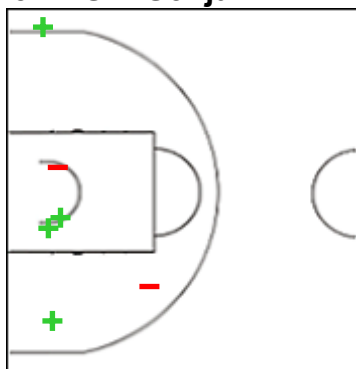

Tokyo 2020 Women's Olympic Basketball Tournament 2020

Venue: Saitama Super Arena
Game Date: THU 29 JUL 2021
Game Time: 17:20

Game No: A/4
Attendance: 0
Game Duration: 01:45

Shot Chart

ESP 85 vs 70 SRB

(19-20, 22-24, 18-14, 26-12)

Scoring by 5 min intervals:

	Q1		Q2		Q3	
ESP	10	19	27	41	43	43
SRB	10	20	34	44	52	52

SRB - Serbia

5 VASIC Sonja

	M / A	%
Fied Goals	5 / 9	56
2 Points	4 / 6	67
3 Points	1 / 3	33
Free Throws	0 / 0	0