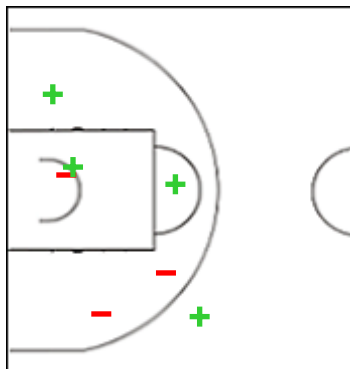

12 ANDERSON Yvonne

	M / A	%
Fied Goals	7 / 15	47
2 Points	6 / 13	46
3 Points	1 / 2	50
Free Throws	0 / 0	0