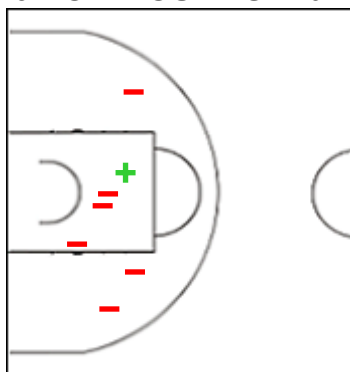

%	M / A	SRB
43	28 / 65	Fied Goals
45	22 / 49	2 Points
38	6 / 16	3 Points
62	8 / 13	Free Throws

Tokyo 2020 Women's Olympic Basketball Tournament 2020

Venue: Saitama Super Arena
Game Date: THU 29 JUL 2021
Game Time: 17:20

Game No: A/4
Attendance: 0
Game Duration: 01:45

Shot Chart

ESP 85 vs 70 SRB

(19-20, 22-24, 18-14, 26-12)

Scoring by 5 min intervals:

	Q1		Q2		Q3	
ESP	10	19	27	41	43	43
SRB	10	20	34	44	52	52

ESP - Spain

5 OUVINA Cristina

	M / A	%
Fied Goals	5 / 9	56
2 Points	5 / 6	83
3 Points	0 / 3	0
Free Throws	0 / 0	0

6 DOMINGUEZ Silvia

	M / A	%
Fied Goals	1 / 7	14
2 Points	1 / 6	17
3 Points	0 / 1	0
Free Throws	5 / 7	71

7 TORRENS Alba

	M / A	%
Fied Goals	9 / 16	56
2 Points	6 / 8	75
3 Points	3 / 8	38
Free Throws	4 / 6	67