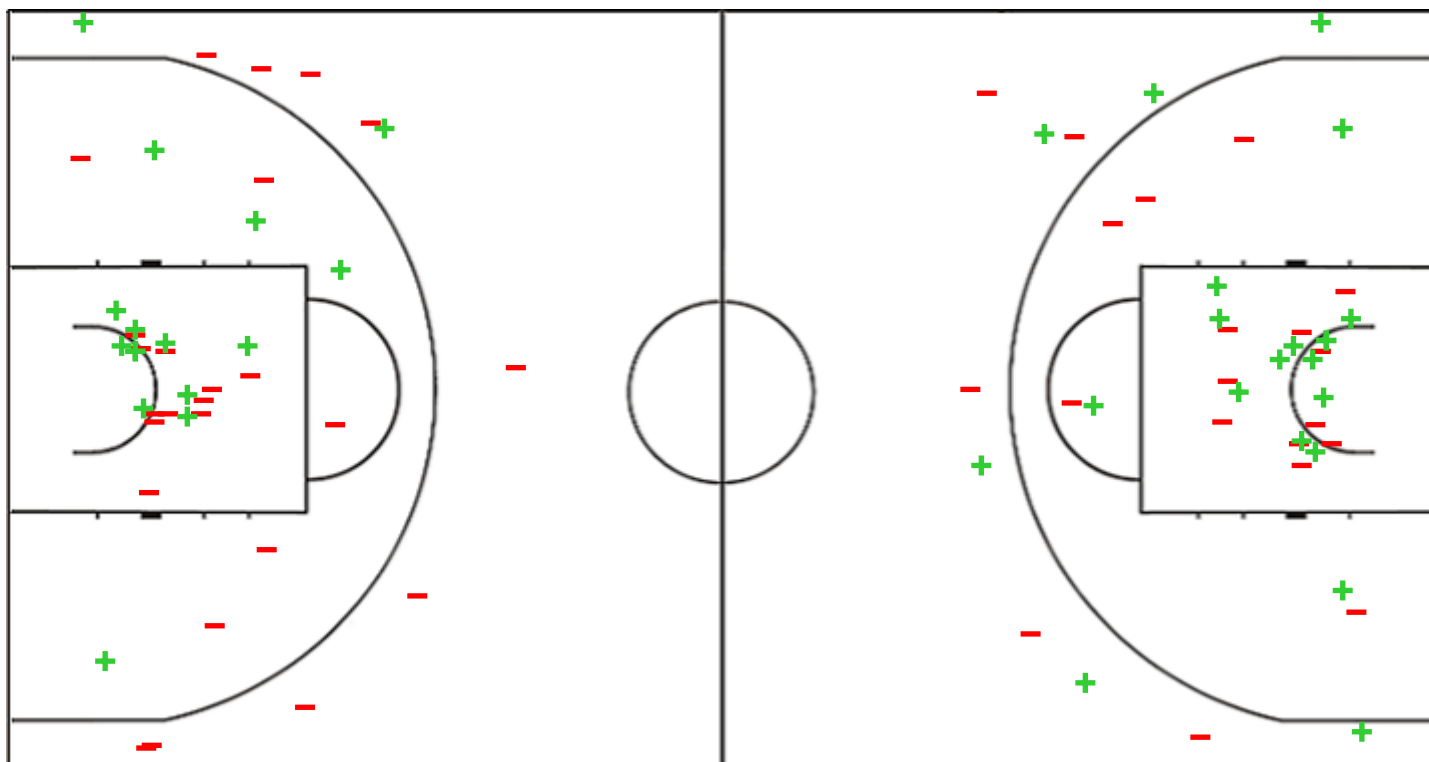

Tokyo 2020 Women's Olympic Basketball Tournament 2020

Venue: Saitama Super Arena
Game Date: THU 29 JUL 2021
Game Time: 17:20

Game No: A/4
Attendance: 0
Game Duration: 01:45

Shot Chart

ESP 85 vs 70 SRB

(19-20, 22-24, 18-14, 26-12)

Scoring by 5 min intervals:

	Q1		Q2		Q3	
ESP	10	19	27	41	43	43
SRB	10	20	34	44	52	52

ESP - Spain

SRB - Serbia

ESP	M / A	%
Fied Goals	31 / 64	48
2 Points	23 / 41	56
3 Points	8 / 23	35
Free Throws	15 / 20	75

%	M / A	SRB
43	28 / 65	Fied Goals
45	22 / 49	2 Points
38	6 / 16	3 Points
62	8 / 13	Free Throws