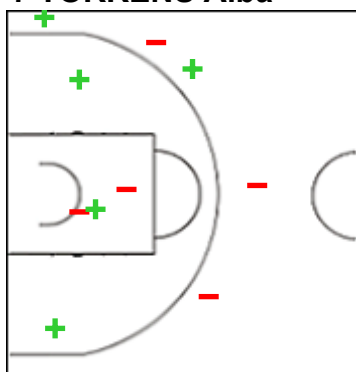

%	M / A	SRB
43	28 / 65	Fied Goals
45	22 / 49	2 Points
38	6 / 16	3 Points
62	8 / 13	Free Throws

Tokyo 2020 Women's Olympic Basketball Tournament 2020

Venue: Saitama Super Arena
Game Date: THU 29 JUL 2021
Game Time: 17:20

Game No: A/4
Attendance: 0
Game Duration: 01:45

Shot Chart

ESP 85 vs 70 SRB

(19-20, 22-24, 18-14, 26-12)

Scoring by 5 min intervals:

	Q1		Q2		Q3	
ESP	10	19	27	41	43	43
SRB	10	20	34	44	52	52

ESP - Spain

5 OUVINA Cristina

	M / A	%
Fied Goals	5 / 9	56
2 Points	5 / 6	83
3 Points	0 / 3	0
Free Throws	0 / 0	0

6 DOMINGUEZ Silvia

	M / A	%
Fied Goals	1 / 7	14
2 Points	1 / 6	17
3 Points	0 / 1	0
Free Throws	5 / 7	71

7 TORRENS Alba

	M / A	%
Fied Goals	9 / 16	56
2 Points	6 / 8	75
3 Points	3 / 8	38
Free Throws	4 / 6	67