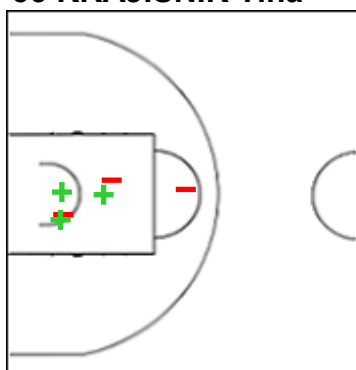

33 KRAJISNIK Tina

	M / A	%
Fied Goals	5 / 14	36
2 Points	5 / 14	36
3 Points	0 / 0	0
Free Throws	1 / 3	33