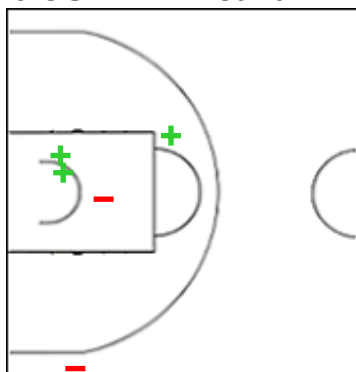

%	M / A	SRB
43	28 / 65	Fied Goals
45	22 / 49	2 Points
38	6 / 16	3 Points
62	8 / 13	Free Throws

Tokyo 2020 Women's Olympic Basketball Tournament 2020

Venue: Saitama Super Arena
Game Date: THU 29 JUL 2021
Game Time: 17:20

Game No: A/4
Attendance: 0
Game Duration: 01:45

Shot Chart

ESP 85 vs 70 SRB

(19-20, 22-24, 18-14, 26-12)

Scoring by 5 min intervals:

	Q1		Q2		Q3	
ESP	10	19	27	41	43	43
SRB	10	20	34	44	52	52

ESP - Spain

5 OUVINA Cristina

	M / A	%
Fied Goals	5 / 9	56
2 Points	5 / 6	83
3 Points	0 / 3	0
Free Throws	0 / 0	0

6 DOMINGUEZ Silvia

	M / A	%
Fied Goals	1 / 7	14
2 Points	1 / 6	17
3 Points	0 / 1	0
Free Throws	5 / 7	71

7 TORRENS Alba

	M / A	%
Fied Goals	9 / 16	56
2 Points	6 / 8	75
3 Points	3 / 8	38
Free Throws	4 / 6	67