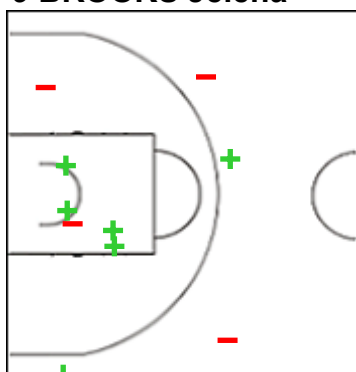

9 BROOKS Jelena

	M / A	%
Fied Goals	6 / 11	55
2 Points	4 / 7	57
3 Points	2 / 4	50
Free Throws	2 / 2	100