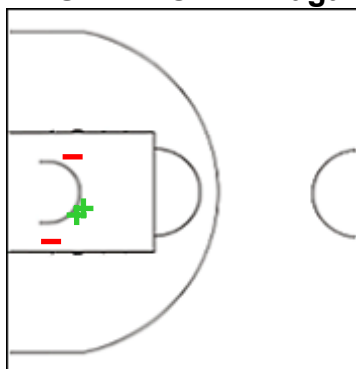

Tokyo 2020 Women's Olympic Basketball Tournament 2020

Venue: Saitama Super Arena
Game Date: THU 29 JUL 2021
Game Time: 17:20

Game No: A/4
Attendance: 0
Game Duration: 01:45

Shot Chart

ESP 85 vs 70 SRB

(19-20, 22-24, 18-14, 26-12)

Scoring by 5 min intervals:

	Q1		Q2		Q3	
ESP	10	19	27	41	43	43
SRB	10	20	34	44	52	52

SRB - Serbia

14 STANKOVIC Dragana

	M / A	%
Fied Goals	2 / 4	50
2 Points	2 / 4	50
3 Points	0 / 0	0
Free Throws	2 / 4	50