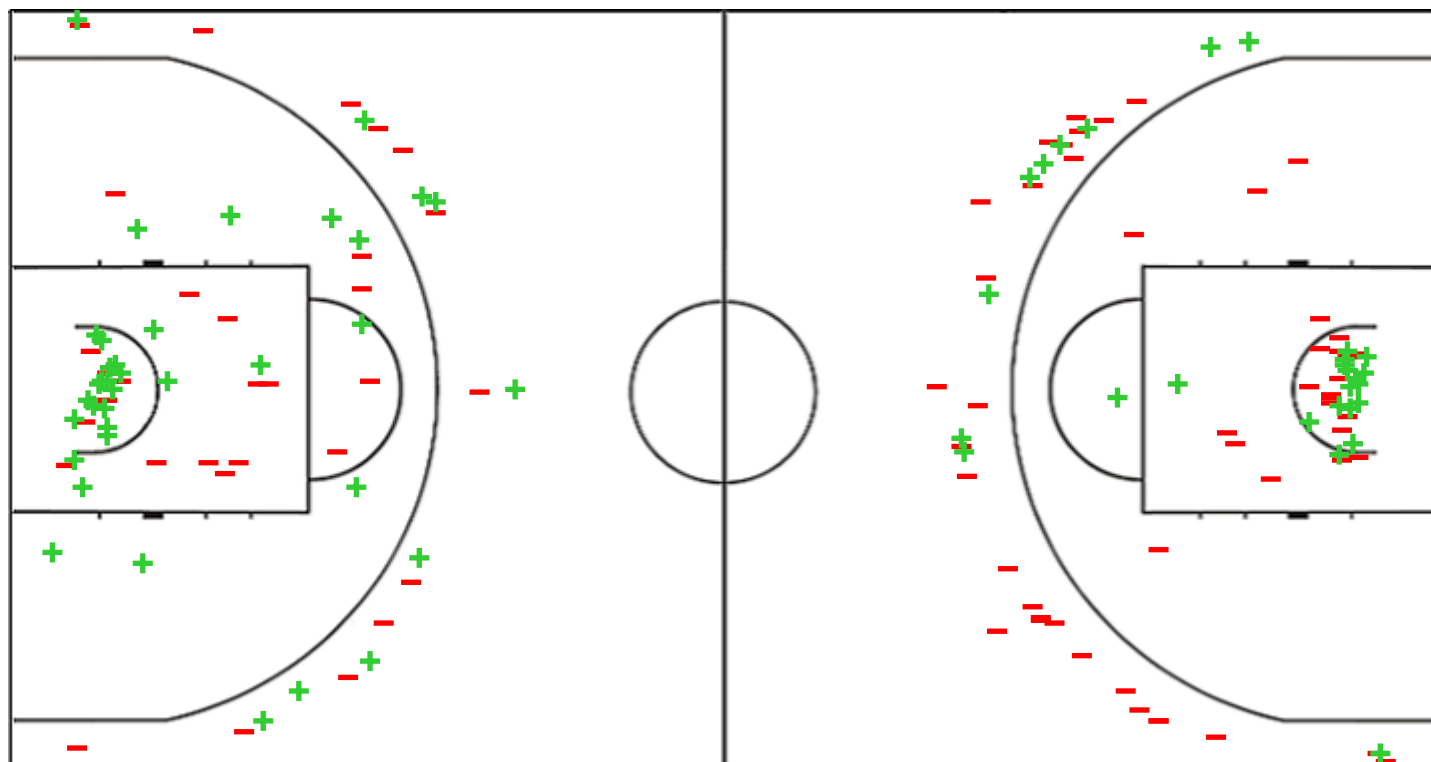

Tokyo 2020 Women's Olympic Basketball Tournament 2020

Venue: Saitama Super Arena
Game Date: FRI 30 JUL 2021
Game Time: 13:40

Game No: B/4
Attendance: 0
Game Duration: 01:24

Shot Chart

USA 86 vs 69 JPN (28-30, 21-10, 16-13, 21-16)

Scoring by 5 min intervals:

	Q1		Q2		Q3		Q4	
USA	17	28	36	49	55	65	74	86
JPN	11	30	36	40	49	53	62	69

USA - USA

JPN - Japan

USA	M / A	%
Fied Goals	37 / 68	54
2 Points	28 / 47	60
3 Points	9 / 21	43
Free Throws	3 / 5	60

%	M / A	JPN
35	27 / 78	Fied Goals
43	17 / 40	2 Points
26	10 / 38	3 Points
63	5 / 8	Free Throws