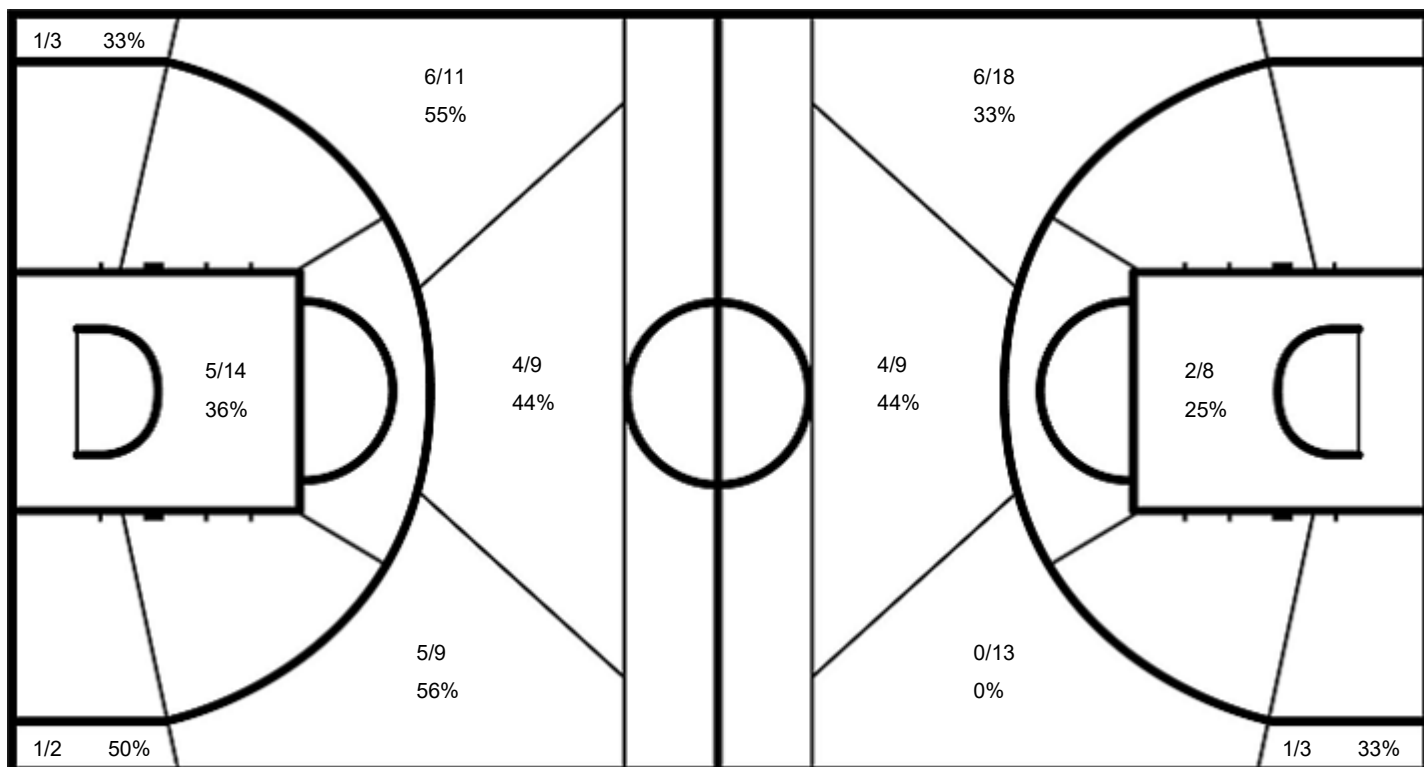

Tokyo 2020 Women's Olympic Basketball Tournament 2020

Venue: Saitama Super Arena
Game Date: FRI 30 JUL 2021
Game Time: 13:40

Game No: B/4
Attendance: 0
Game Duration: 01:24

Shot Chart

USA 86 vs 69 JPN (28-30, 21-10, 16-13, 21-16)

Scoring by 5 min intervals:

	Q1		Q2		Q3		Q4	
USA	17	28	36	49	55	65	74	86
JPN	11	30	36	40	49	53	62	69

USA - USA

JPN - Japan

	M / A	%
Fied Goals	37 / 68	54
2 Points	28 / 47	60
3 Points	9 / 21	43
Free Throws	3 / 5	60

%	M / A	
35	27 / 78	Fied Goals
43	17 / 40	2 Points
26	10 / 38	3 Points
63	5 / 8	Free Throws