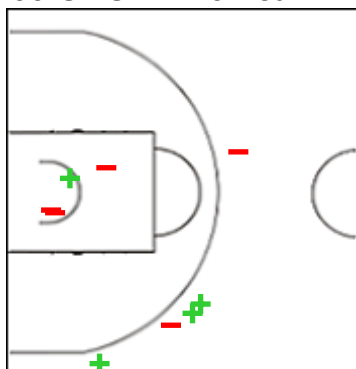

JPN - Japan

30 MAWULI Evelyn

| | M / A | % |
|--------------------|-------|----|
| Fied Goals | 1 / 3 | 33 |
| 2 Points | 1 / 2 | 50 |
| 3 Points | 0 / 1 | 0 |
| Free Throws | 1 / 2 | 50 |

32 MIYAZAKI Saori

| | M / A | % |
|--------------------|-------|----|
| Fied Goals | 2 / 9 | 22 |
| 2 Points | 1 / 5 | 20 |
| 3 Points | 1 / 4 | 25 |
| Free Throws | 0 / 0 | 0 |

52 MIYAZAWA Yuki

| | M / A | % |
|--------------------|--------|----|
| Fied Goals | 3 / 11 | 27 |
| 2 Points | 0 / 2 | 0 |
| 3 Points | 3 / 9 | 33 |
| Free Throws | 0 / 0 | 0 |

88 AKAHO Himawari

| | M / A | % |
|--------------------|-------|----|
| Fied Goals | 2 / 4 | 50 |
| 2 Points | 2 / 3 | 67 |
| 3 Points | 0 / 1 | 0 |
| Free Throws | 0 / 0 | 0 |

99 OKOYE Monica

| | M / A | % |
|--------------------|-------|----|
| Fied Goals | 4 / 9 | 44 |
| 2 Points | 1 / 4 | 25 |
| 3 Points | 3 / 5 | 60 |
| Free Throws | 0 / 0 | 0 |