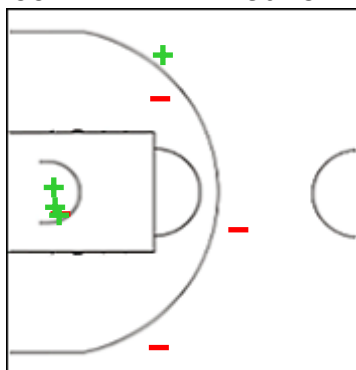

55 ALLEMAND Julie

	M / A	%
Fied Goals	4 / 8	50
2 Points	3 / 5	60
3 Points	1 / 3	33
Free Throws	2 / 2	100