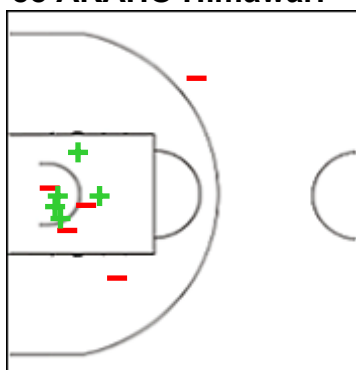

88 AKAHO Himawari

	M / A	%
Fied Goals	5 / 10	50
2 Points	5 / 9	56
3 Points	0 / 1	0
Free Throws	2 / 2	100