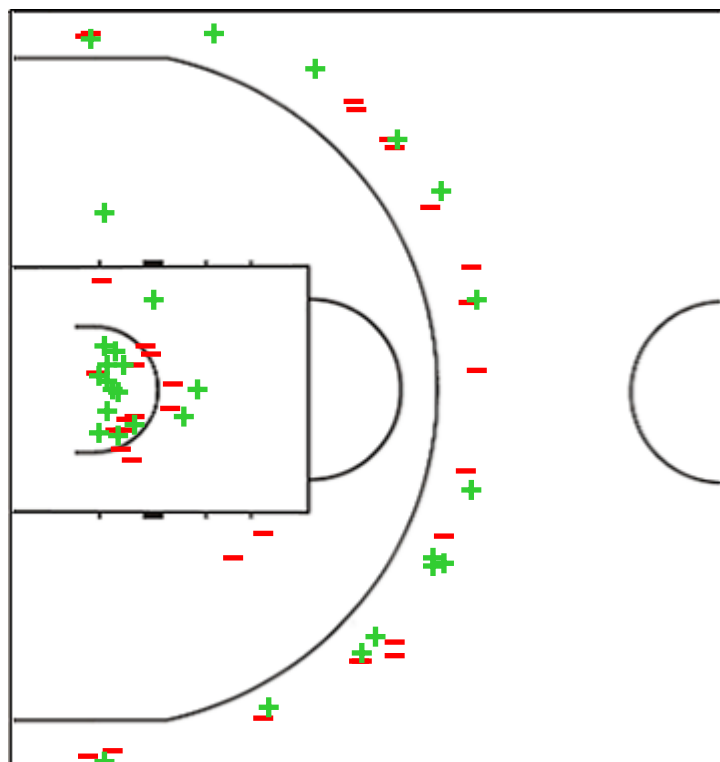

Tokyo 2020 Women's Olympic Basketball Tournament 2020

Venue: Saitama Super Arena
Game Date: WED 04 AUG 2021
Game Time: 17:20

Game No: 22
Attendance: 0
Game Duration: 01:36

Shot Chart

JPN 86 vs 85 BEL

(19-16, 22-26, 20-26, 25-17)

Scoring by 5 min intervals:

	Q1		Q2		Q3		Q4	
JPN	10	19	30	41	48	61	72	86
BEL	9	16	25	42	58	68	75	85

JPN - Japan