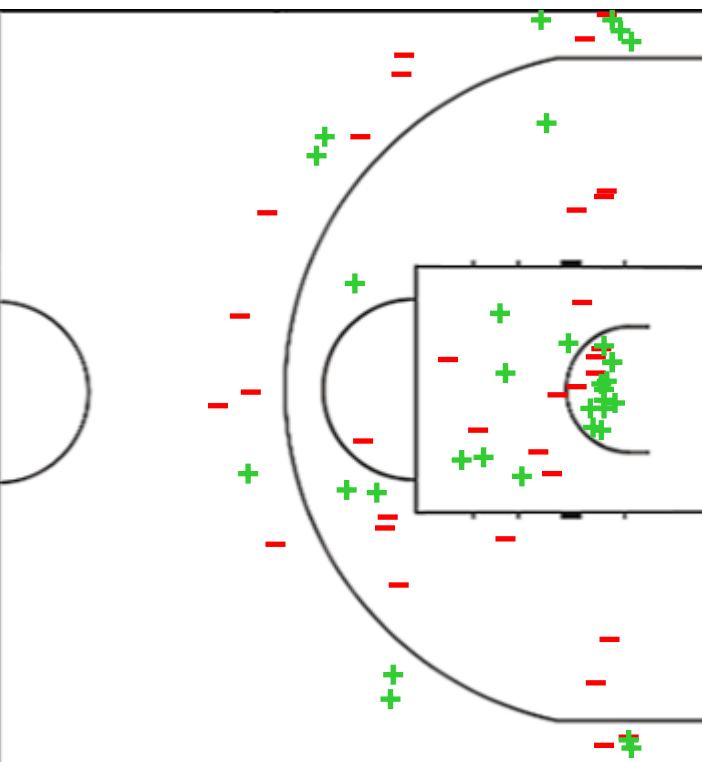

BEL - Belgium

JPN	M / A	%
Fied Goals	30 / 64	47
2 Points	16 / 31	52
3 Points	14 / 33	42
Free Throws	12 / 15	80

%	M / A	BEL
51	33 / 65	Fied Goals
52	22 / 42	2 Points
48	11 / 23	3 Points
89	8 / 9	Free Throws