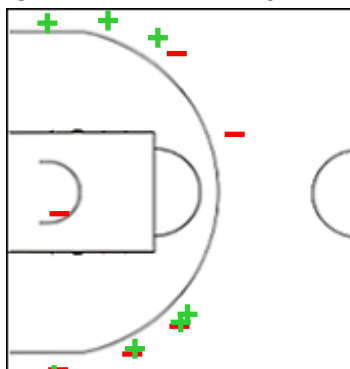

52 MIYAZAWA Yuki

	M / A	%
Fied Goals	7 / 14	50
2 Points	0 / 1	0
3 Points	7 / 13	54
Free Throws	0 / 0	0