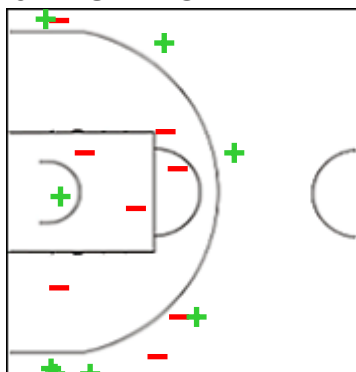

Tokyo 2020 Women's Olympic Basketball Tournament 2020

Venue: Saitama Super Arena
Game Date: WED 04 AUG 2021
Game Time: 17:20

Game No: 22
Attendance: 0
Game Duration: 01:36

Shot Chart

JPN 86 vs 85 BEL

(19-16, 22-26, 20-26, 25-17)

Scoring by 5 min intervals:

	Q1		Q2		Q3		Q4	
JPN	10	19	30	41	48	61	72	86
BEL	9	16	25	42	58	68	75	85

BEL - Belgium

5 MESTDAGH Kim

	M / A	%
Fied Goals	8 / 17	47
2 Points	1 / 6	17
3 Points	7 / 11	64
Free Throws	1 / 1	100