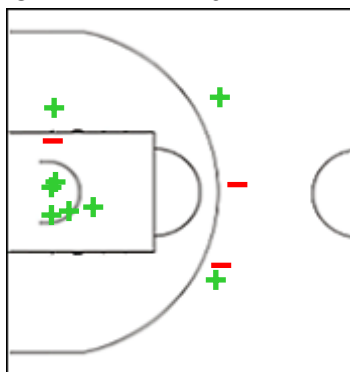

8 TAKADA Maki

	M / A	%
Fied Goals	8 / 11	73
2 Points	6 / 7	86
3 Points	2 / 4	50
Free Throws	1 / 3	33