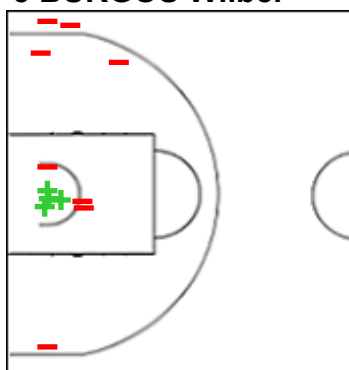

5 BURGOS Wilber

	M / A	%
Fied Goals	4 / 12	33
2 Points	4 / 10	40
3 Points	0 / 2	0
Free Throws	2 / 2	100