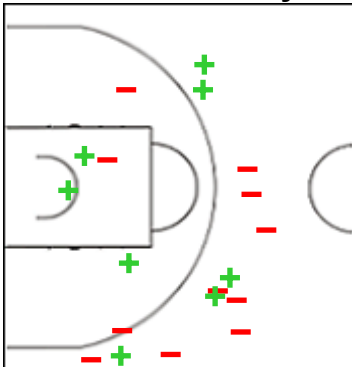

12 GASANA Kenny

	M / A	%
Fied Goals	8 / 19	42
2 Points	3 / 6	50
3 Points	5 / 13	38
Free Throws	7 / 8	88