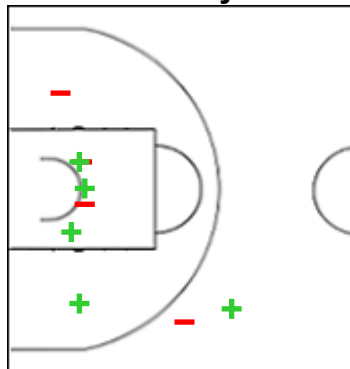

Shot Chart

RWA 68 vs 72 GUI

(15-13, 15-18, 24-13, 14-28)

Scoring by 5 min intervals:

	Q1		Q2		Q3		Q4	
RWA	11	15	21	30	39	54	61	68
GUI	9	13	23	31	38	44	56	72

GUI - Guinea

0 MARA Mambourou

	M / A	%
Fied Goals	1 / 7	14
2 Points	1 / 4	25
3 Points	0 / 3	0
Free Throws	0 / 0	0

2 DIABY Daouda

	M / A	%
Fied Goals	0 / 4	0
2 Points	0 / 4	0
3 Points	0 / 0	0
Free Throws	0 / 0	0

5 LESBARRÈRES Mehdi

	M / A	%
Fied Goals	0 / 2	0
2 Points	0 / 2	0
3 Points	0 / 0	0
Free Throws	0 / 0	0

7 SY Abdoulaye

	M / A	%
Fied Goals	5 / 9	56
2 Points	4 / 7	57
3 Points	1 / 2	50
Free Throws	1 / 2	50

10 MANSARE Cedric

	M / A	%
Fied Goals	3 / 10	30
2 Points	1 / 1	100
3 Points	2 / 9	22
Free Throws	8 / 8	100

13 KEITA Tidjan