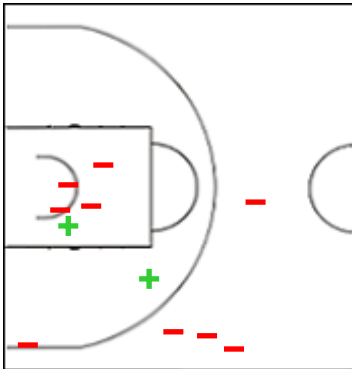

Shot Chart

RWA 68 vs 72 GUI

(15-13, 15-18, 24-13, 14-28)

Scoring by 5 min intervals:

	Q1		Q2		Q3		Q4	
RWA	11	15	21	30	39	54	61	68
GUI	9	13	23	31	38	44	56	72

RWA - Rwanda

4

UMUKIZ

	M / A	%
Fied Goals	2 / 11	18
2 Points	2 / 7	29
3 Points	0 / 4	0
Free Throws	1 / 2	50

5 HABIMANA Ntore

	M / A	%
Fied Goals	1 / 1	100
2 Points	1 / 1	100
3 Points	0 / 0	0
Free Throws	0 / 0	0

6 HAGUMINTWARI Steven