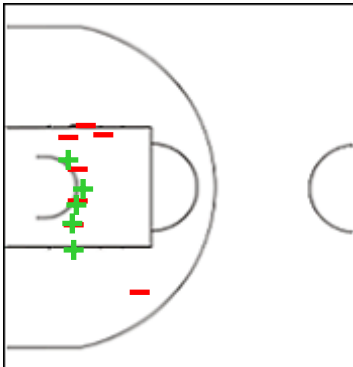

23 CONDE Cheick Sekou

	M / A	%
Fied Goals	5 / 12	42
2 Points	5 / 12	42
3 Points	0 / 0	0
Free Throws	5 / 6	83