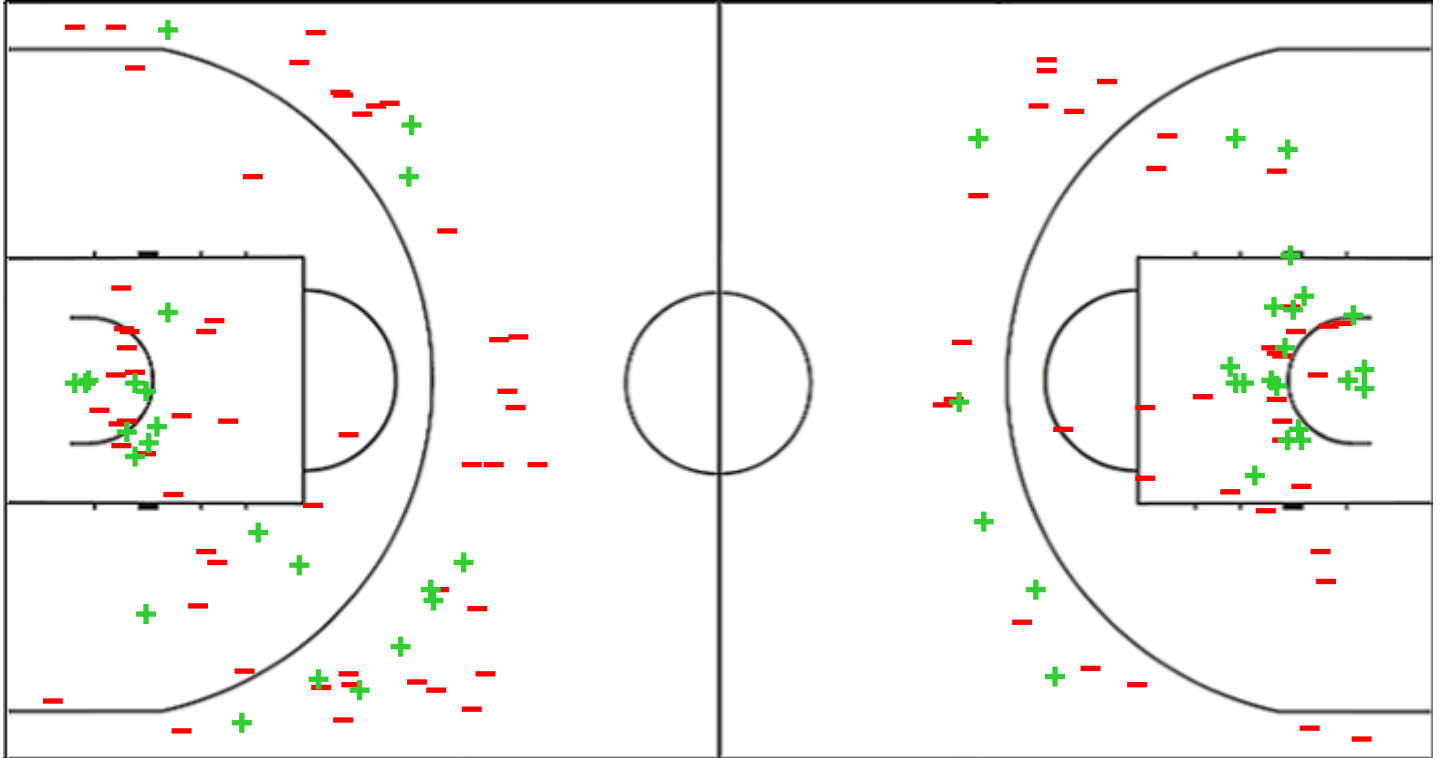

FIBA AfroBasket 2021

Venue: Kigali Arena
Game Date: MON 30 AUG 2021
Game Time: 18:00

Game No: 25
Attendance: 7 000
Game Duration: 01:52

Shot Chart

RWA 68 vs 72 GUI

(15-13, 15-18, 24-13, 14-28)

Scoring by 5 min intervals:

	Q1		Q2		Q3		Q4	
RWA	11	15	21	30	39	54	61	68
GUI	9	13	23	31	38	44	56	72

RWA - Rwanda

GUI - Guinea

RWA	M / A	%
Fied Goals	23 / 76	30
2 Points	13 / 38	34
3 Points	10 / 38	26
Free Throws	12 / 17	71

%	M / A	GUI
40	25 / 63	Fied Goals
45	20 / 44	2 Points
26	5 / 19	3 Points
77	17 / 22	Free Throws