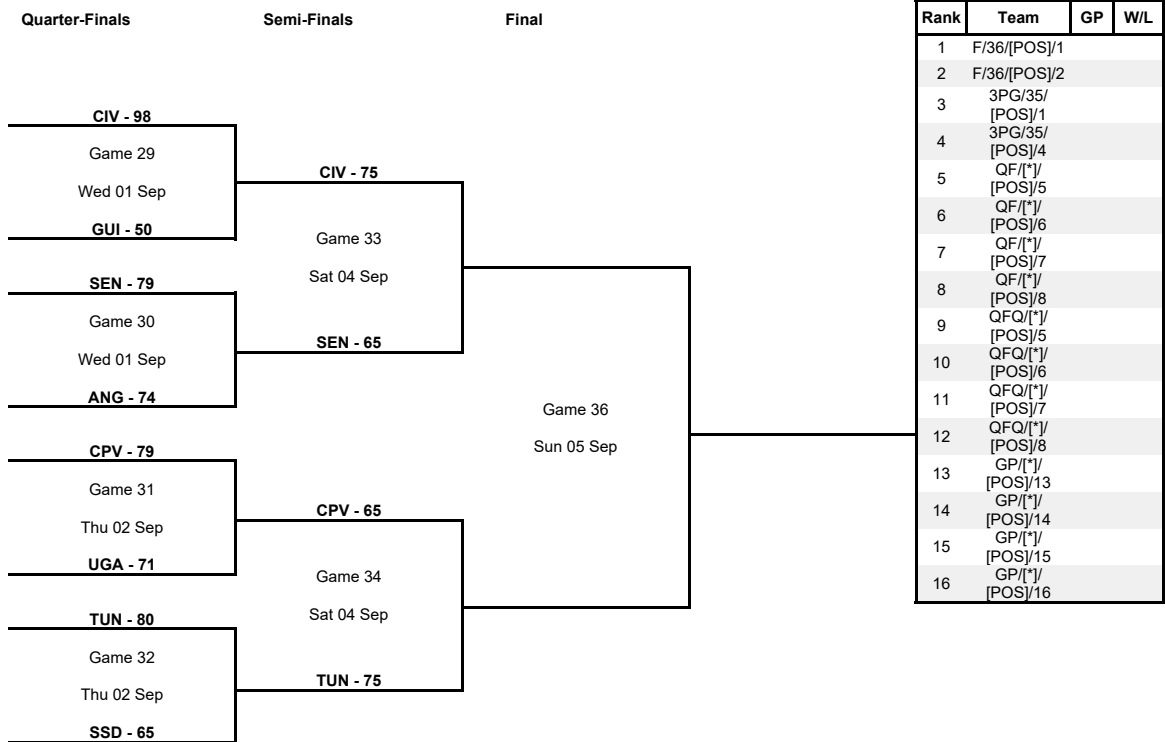

TOURNAMENT SUMMARY

Rank	Team	GP	W/L
1	F/36/[POS]1		
2	F/36/[POS]2		
3	3PG/35/[POS]1		
4	3PG/35/[POS]4		
5	QF/[*]/[POS]5		
6	QF/[*]/[POS]6		
7	QF/[*]/[POS]7		
8	QF/[*]/[POS]8		
9	QFQ/[*]/[POS]5		
10	QFQ/[*]/[POS]6		
11	QFQ/[*]/[POS]7		
12	QFQ/[*]/[POS]8		
13	GP/[*]/[POS]13		
14	GP/[*]/[POS]14		
15	GP/[*]/[POS]15		
16	GP/[*]/[POS]16