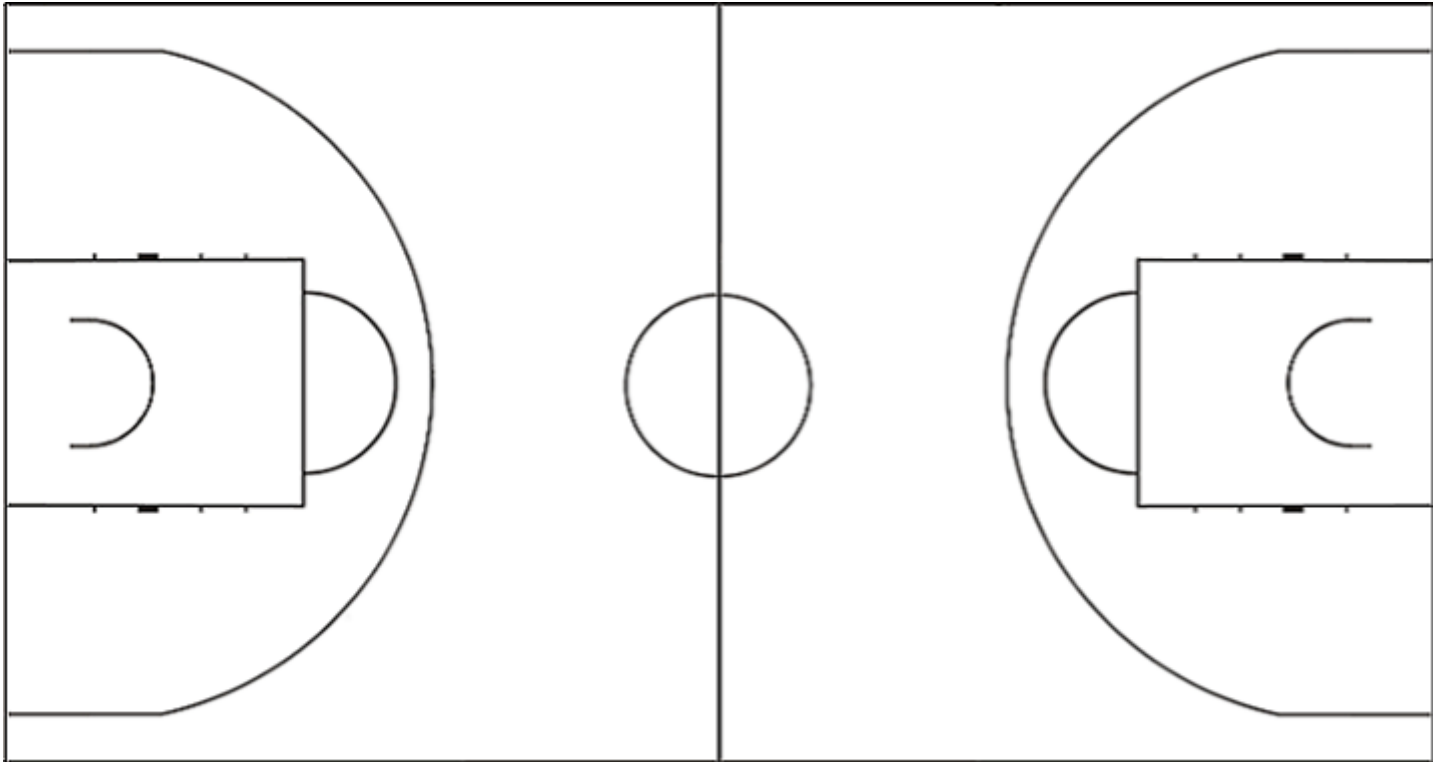

## Shot Chart

**RSA 66 vs 49 BOT**  
 (14-15, 17-13, 13-11, 22-10)

Scoring by 5 min intervals:

**RSA - South Africa**

**BOT - Botswana**

<b>RSA</b>	<b>M / A</b>	<b>%</b>
Fied Goals	31 / 96	32
2 Points	30 / 78	38
3 Points	1 / 18	6
Free Throws	3 / 4	75