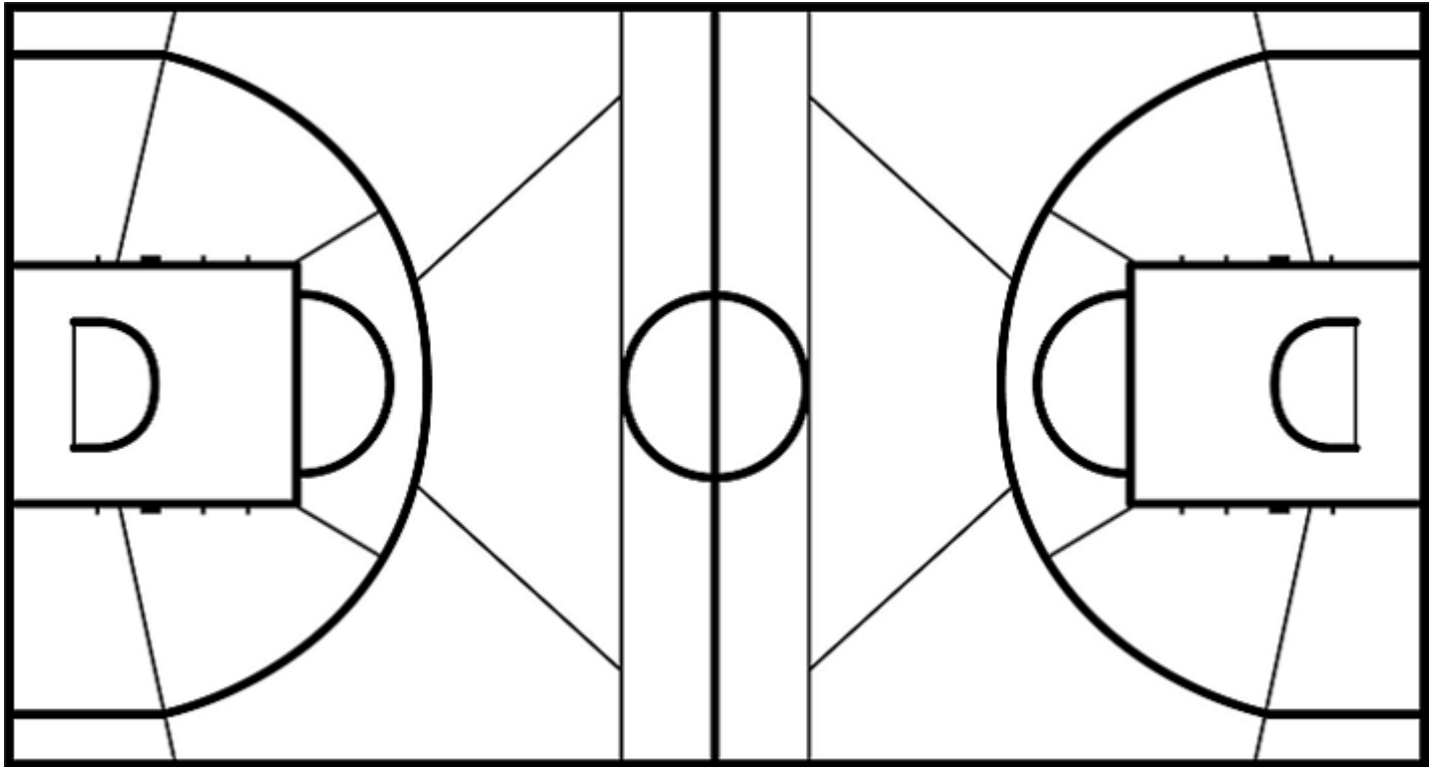

## Shot Chart

**RSA 66 vs 49 BOT**  
 (14-15, 17-13, 13-11, 22-10)

Scoring by 5 min intervals:

**RSA - South Africa**

**BOT - Botswana**

	M / A	%
<b>Fied Goals</b>	31 / 96	32
<b>2 Points</b>	30 / 78	38
<b>3 Points</b>	1 / 18	6
<b>Free Throws</b>	3 / 4	75