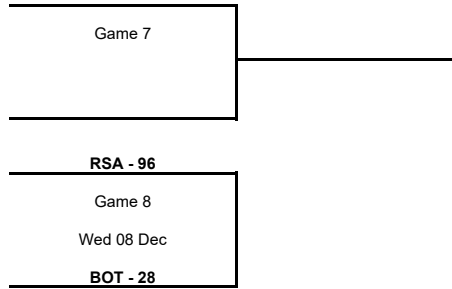

Semi-Finals

Phase	Game No	Teams	Date	Start Time	Location	Attendance	Final	Q1	Q2	Q3	Q4
Semi-Finals	A	RSA vs BOT	Wed 08 Dec	13:00	The Lehakoe Club		96-28	24-11	24-6	23-1	25-10

Legend :							
Class.	Classification	Diff.	Difference	DSQ	Disqualified	GP	Games played
OTx	Overtime	Qx	Quarter Time	W/L	Win/Loss		

FIBA
We Are Basketball

FIBA U18 African Women's Championship 2022 - Qualifiers Zone 6 2021

TOURNAMENT SUMMARY

Final

Rank	Team	GP	W/L
------	------	----	-----

TOURNAMENT SUMMARY

Semi-Finals

Semi-Finals