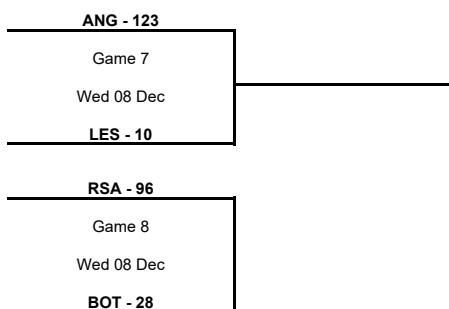

TOURNAMENT SUMMARY

Semi-Finals