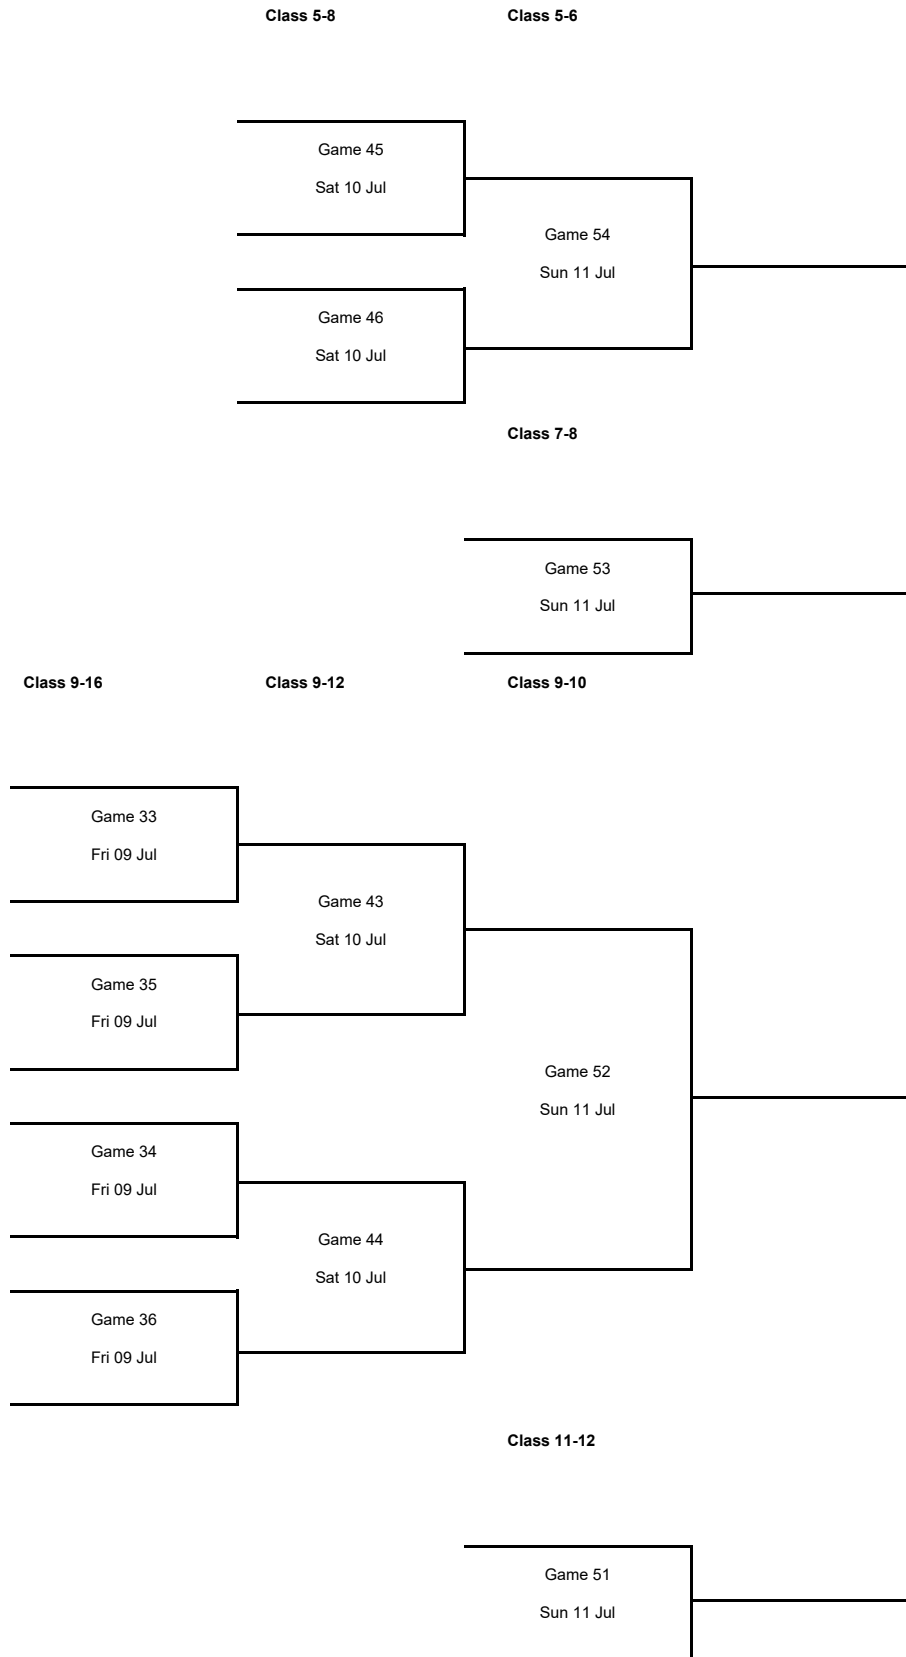

TOURNAMENT SUMMARY

GLOBAL PARTNERS