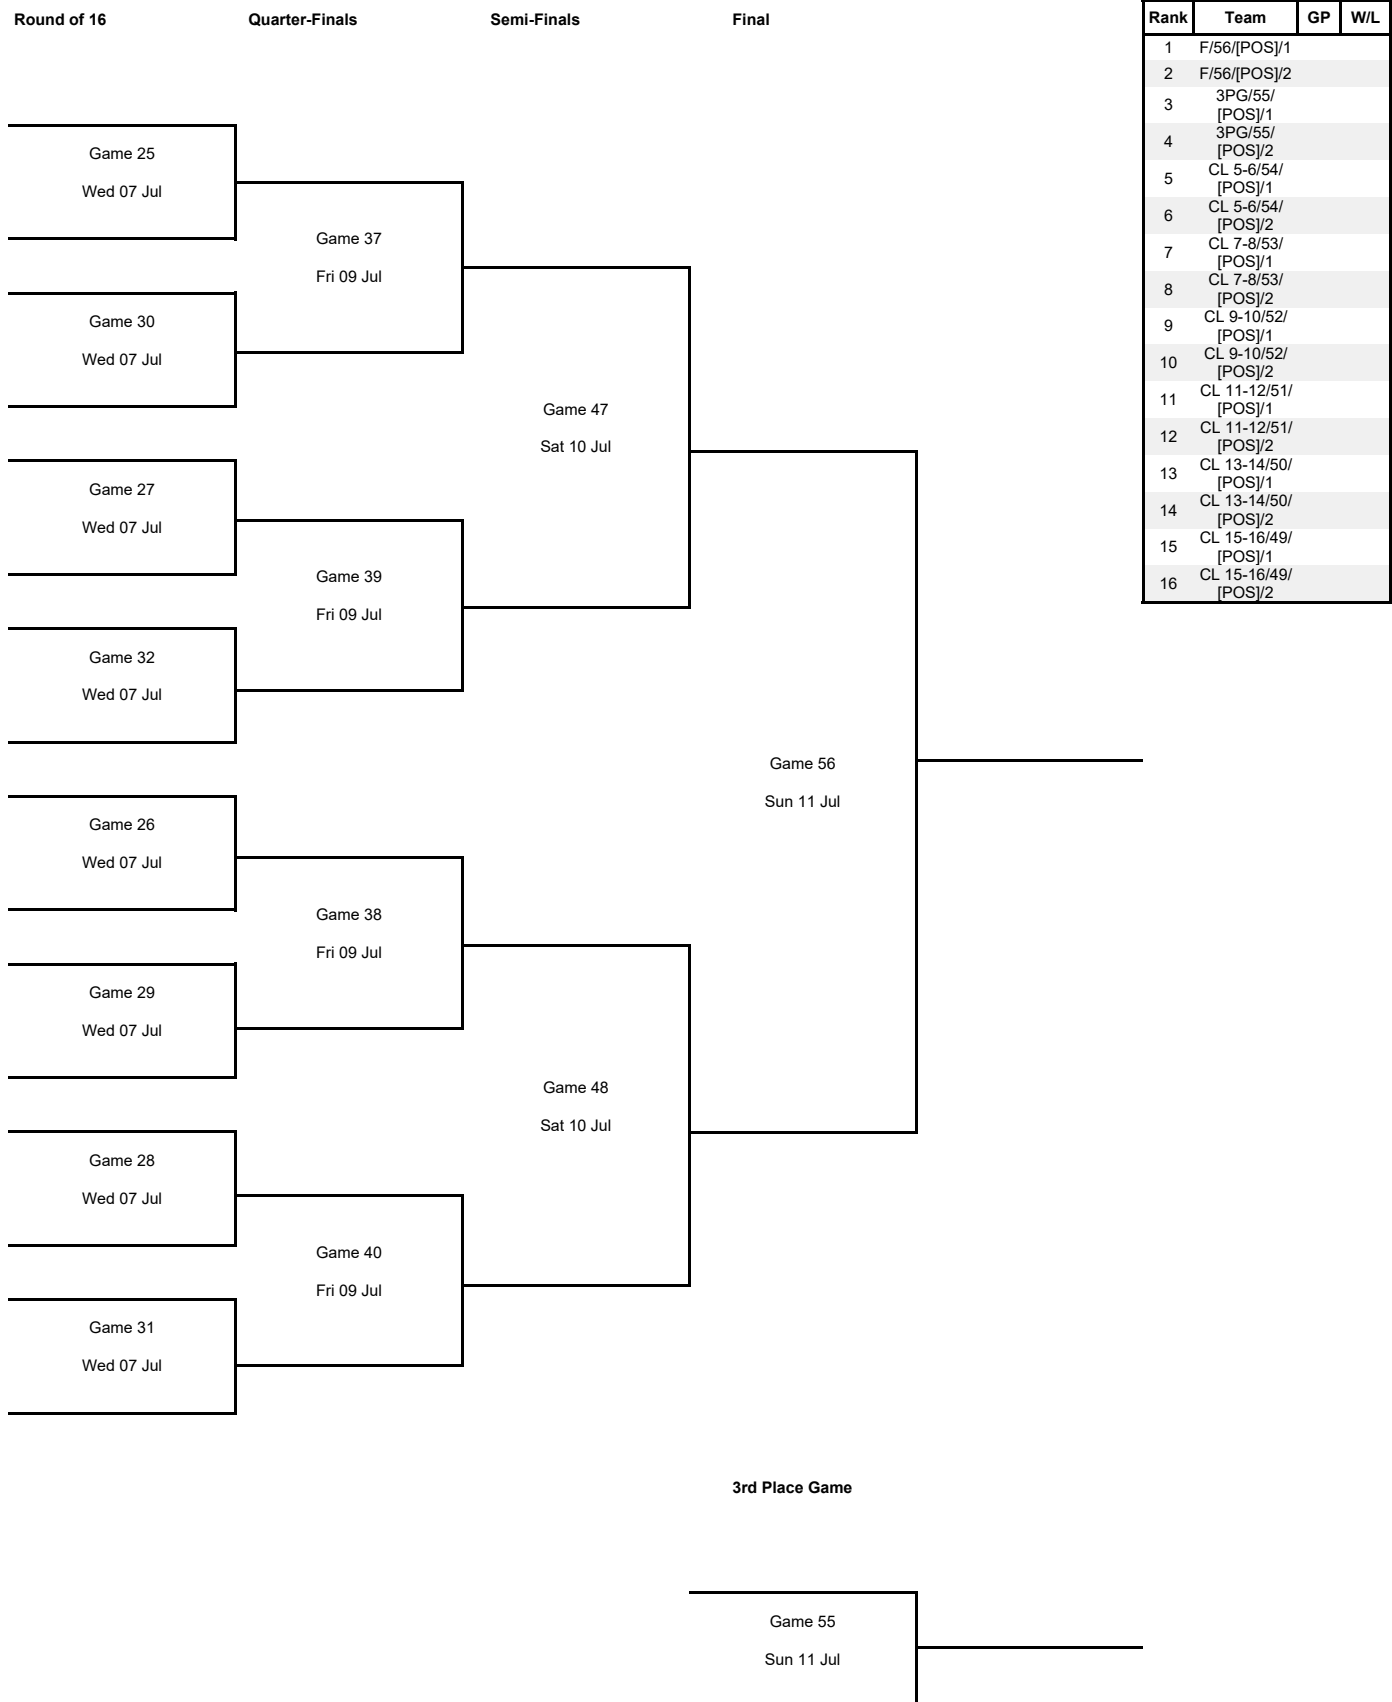

TOURNAMENT SUMMARY

Group Phase - Group D

Phase	Game No	Teams	Date	Start Time	Location	Attendance	Final	Q1	Q2	Q3	Q4
Group Phase	1	TUR vs USA	Sat 03 Jul	17:30	Riga Olympic Center	50	54-83	9-29	11-17	18-17	16-20
	2	MLI vs AUS	Sat 03 Jul	20:30	Riga Olympic Center	22	67-97	17-18	17-21	11-36	22-22
	3	AUS vs TUR	Sun 04 Jul	17:30	Riga Olympic Center	15	62-64	7-18	27-16	15-12	13-18
	4	USA vs MLI	Sun 04 Jul	20:30	Riga Olympic Center	38	100-52	29-23	26-13	25-8	20-8
	5	TUR vs MLI	Tue 06 Jul	17:30	Riga Olympic Center	30	58-54	17-10	15-20	15-10	11-14
	6	AUS vs USA	Tue 06 Jul	20:30	Riga Olympic Center	100	66-87	16-24	26-20	8-23	16-20

Group D						Games			Points		Diff.	Pen. Points	Class. Points
Rank		USA	TUR	AUS	MLI	Played	Won	Lost	For	Agn			
1	USA		83-54	87-66	100-52	3	3	0	270	172	+98		6
2	TUR	54-83		64-62	58-54	3	2	1	176	199	-23		5
3	AUS	66-87	62-64		97-67	3	1	2	225	218	+7		4
4	MLI	52-100	54-58	67-97		3	0	3	173	255	-82		3

Legend :							
Class.	Classification	Diff.	Difference	DSQ	Disqualified	GP	Games played
OTx	Overtime	Qx	Quarter Time	W/L	Win/Loss		

GLOBAL PARTNERS

TOURNAMENT SUMMARY