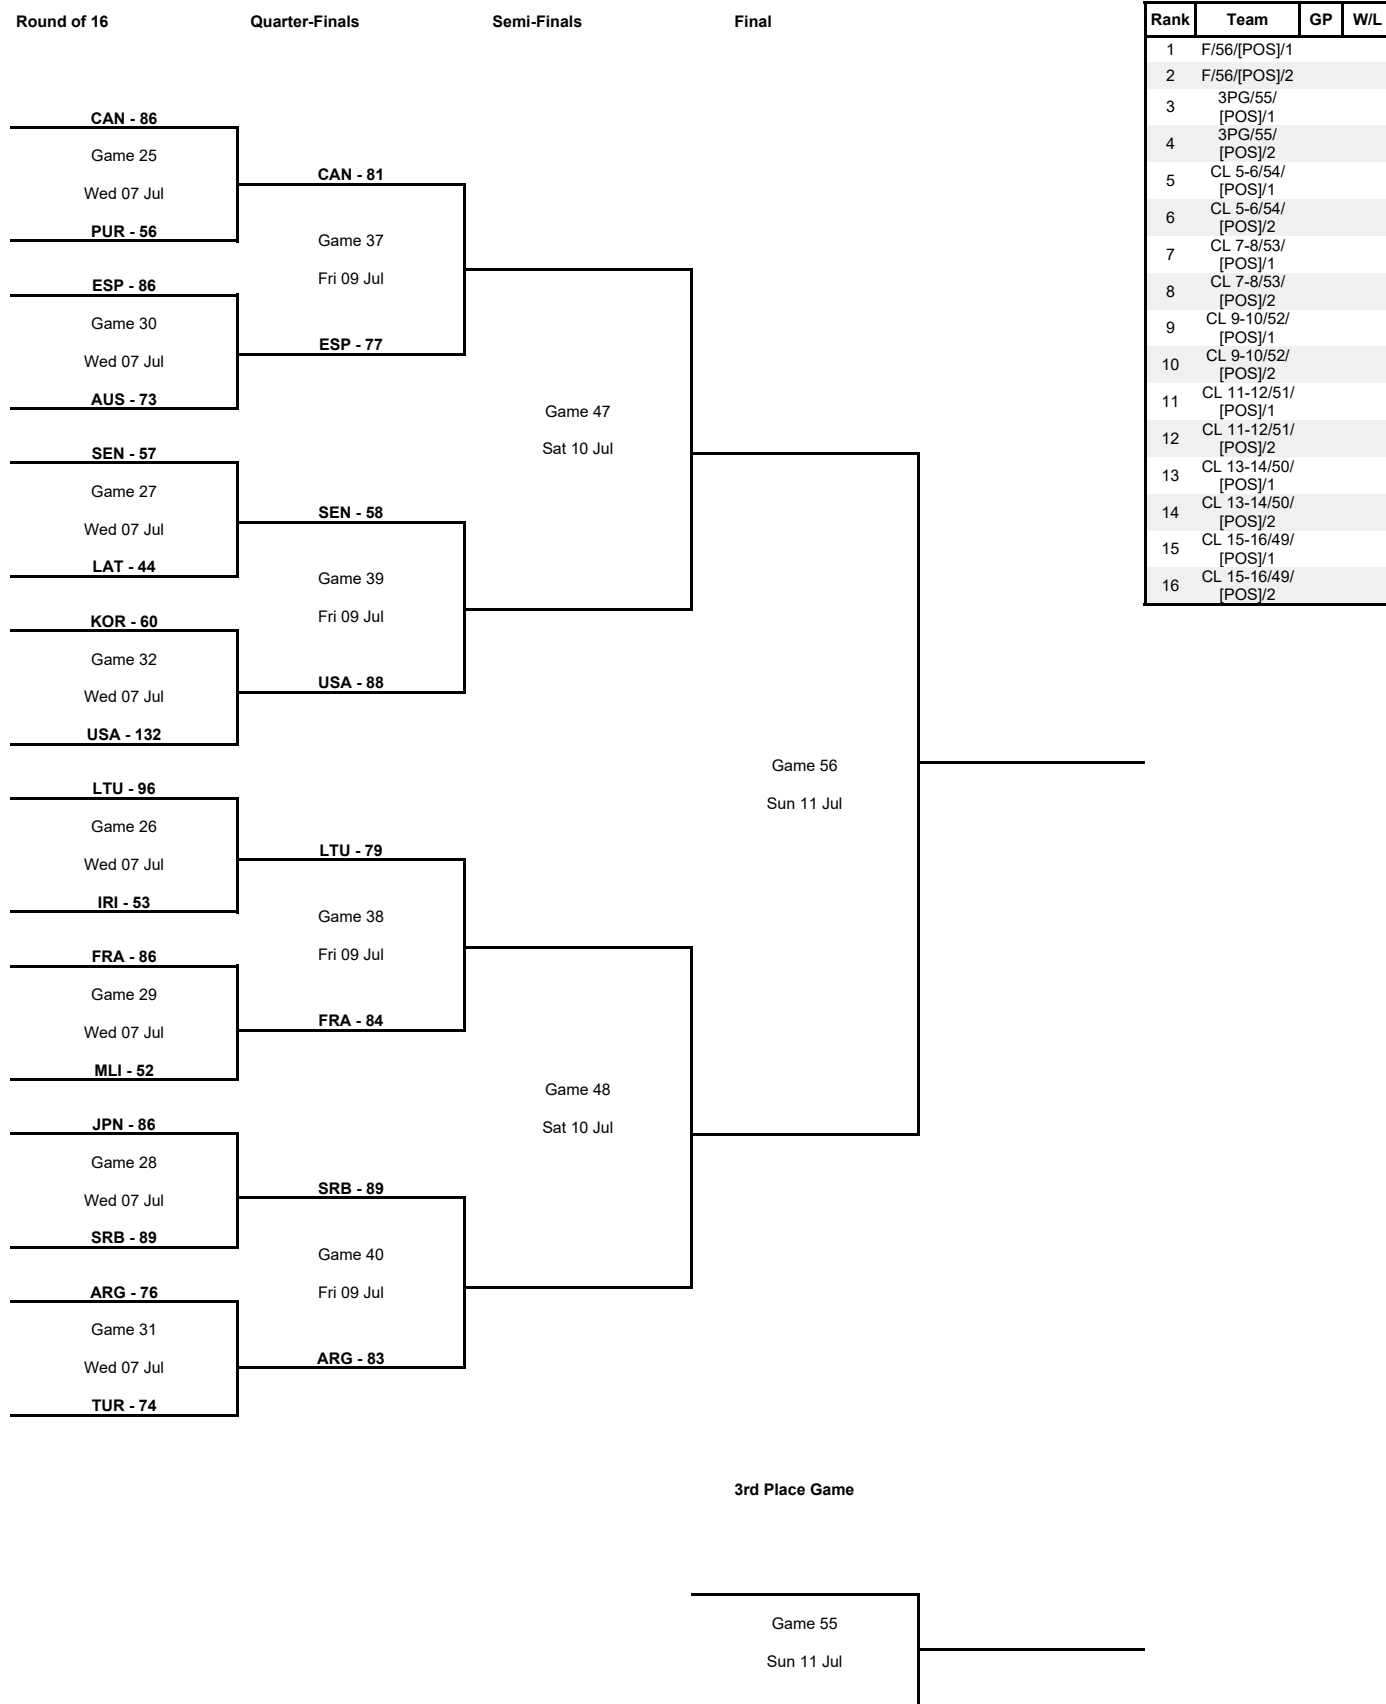

TOURNAMENT SUMMARY

Group Phase - Group D

Phase	Game No	Teams	Date	Start Time	Location	Attendance	Final	Q1	Q2	Q3	Q4
Group Phase	1	TUR vs USA	Sat 03 Jul	17:30	Riga Olympic Center	50	54-83	9-29	11-17	18-17	16-20
	2	MLI vs AUS	Sat 03 Jul	20:30	Riga Olympic Center	22	67-97	17-18	17-21	11-36	22-22
	3	AUS vs TUR	Sun 04 Jul	17:30	Riga Olympic Center	15	62-64	7-18	27-16	15-12	13-18
	4	USA vs MLI	Sun 04 Jul	20:30	Riga Olympic Center	38	100-52	29-23	26-13	25-8	20-8
	5	TUR vs MLI	Tue 06 Jul	17:30	Riga Olympic Center	30	58-54	17-10	15-20	15-10	11-14
	6	AUS vs USA	Tue 06 Jul	20:30	Riga Olympic Center	100	66-87	16-24	26-20	8-23	16-20

Group D						Games			Points		Diff.	Pen. Points	Class. Points
Rank		USA	TUR	AUS	MLI	Played	Won	Lost	For	Agn			
1	USA		83-54	87-66	100-52	3	3	0	270	172	+98		6
2	TUR	54-83		64-62	58-54	3	2	1	176	199	-23		5
3	AUS	66-87	62-64		97-67	3	1	2	225	218	+7		4
4	MLI	52-100	54-58	67-97		3	0	3	173	255	-82		3

Round of 16

Phase	Game No	Teams	Date	Start Time	Location	Attendance	Final	Q1	Q2	Q3	Q4
Round of 16	A	FRA vs MLI	Wed 07 Jul	11:30	Riga Olympic Center	45	86-52	29-18	13-15	24-6	20-13
		JPN vs SRB	Wed 07 Jul	12:00	Daugavpils Olympic Center	40	86-89	17-22	24-20	19-20	26-27
		ESP vs AUS	Wed 07 Jul	14:30	Riga Olympic Center	41	86-73	25-24	23-15	18-13	20-21
		LTU vs IRI	Wed 07 Jul	15:00	Daugavpils Olympic Center	50	96-53	23-9	23-14	26-18	24-12
		ARG vs TUR	Wed 07 Jul	17:30	Riga Olympic Center	30	76-74	18-18	20-11	10-21	28-24
		SEN vs LAT	Wed 07 Jul	18:00	Daugavpils Olympic Center	100	57-44	17-11	7-9	14-9	19-15
		KOR vs USA	Wed 07 Jul	20:30	Riga Olympic Center	30	60-132	17-31	13-28	16-28	14-45
		CAN vs PUR	Wed 07 Jul	21:00	Daugavpils Olympic Center	20	86-56	21-8	23-16	31-13	11-19

Class 9-16

Phase	Game No	Teams	Date	Start Time	Location	Attendance	Final	Q1	Q2	Q3	Q4
Class 9-16	A	PUR vs AUS	Fri 09 Jul	11:30	Riga Olympic Center	15	52-95	16-19	20-26	8-16	8-34
		IRI vs MLI	Fri 09 Jul	14:30	Riga Olympic Center	16	71-59	12-15	23-13	12-15	24-16
		LAT vs KOR	Fri 09 Jul	17:30	Riga Olympic Center	51	90-67	23-17	23-12	19-19	25-19
		JPN vs TUR	Fri 09 Jul	20:30	Riga Olympic Center	12	49-97	14-24	8-22	16-32	11-19

Quarter-Finals

Phase	Game No	Teams	Date	Start Time	Location	Attendance	Final	Q1	Q2	Q3	Q4	OT1
Quarter-Finals	A	CAN vs ESP	Fri 09 Jul	12:00	Arena Riga	70	81-77	18-18	19-21	21-20	23-18	
		LTU vs FRA	Fri 09 Jul	15:00	Arena Riga	100	79-84	21-15	14-18	16-20	18-16	10-15
		SEN vs USA	Fri 09 Jul	18:00	Arena Riga	30	58-88	14-32	18-15	12-18	14-23	
		SRB vs ARG	Fri 09 Jul	21:00	Arena Riga	40	89-83	21-20	21-16	21-17	26-30	

Legend :							
Class.	Classification	Diff.	Difference	DSQ	Disqualified	GP	Games played
OTx	Overtime	Qx	Quarter Time	W/L	Win/Loss		

TOURNAMENT SUMMARY

GLOBAL PARTNERS