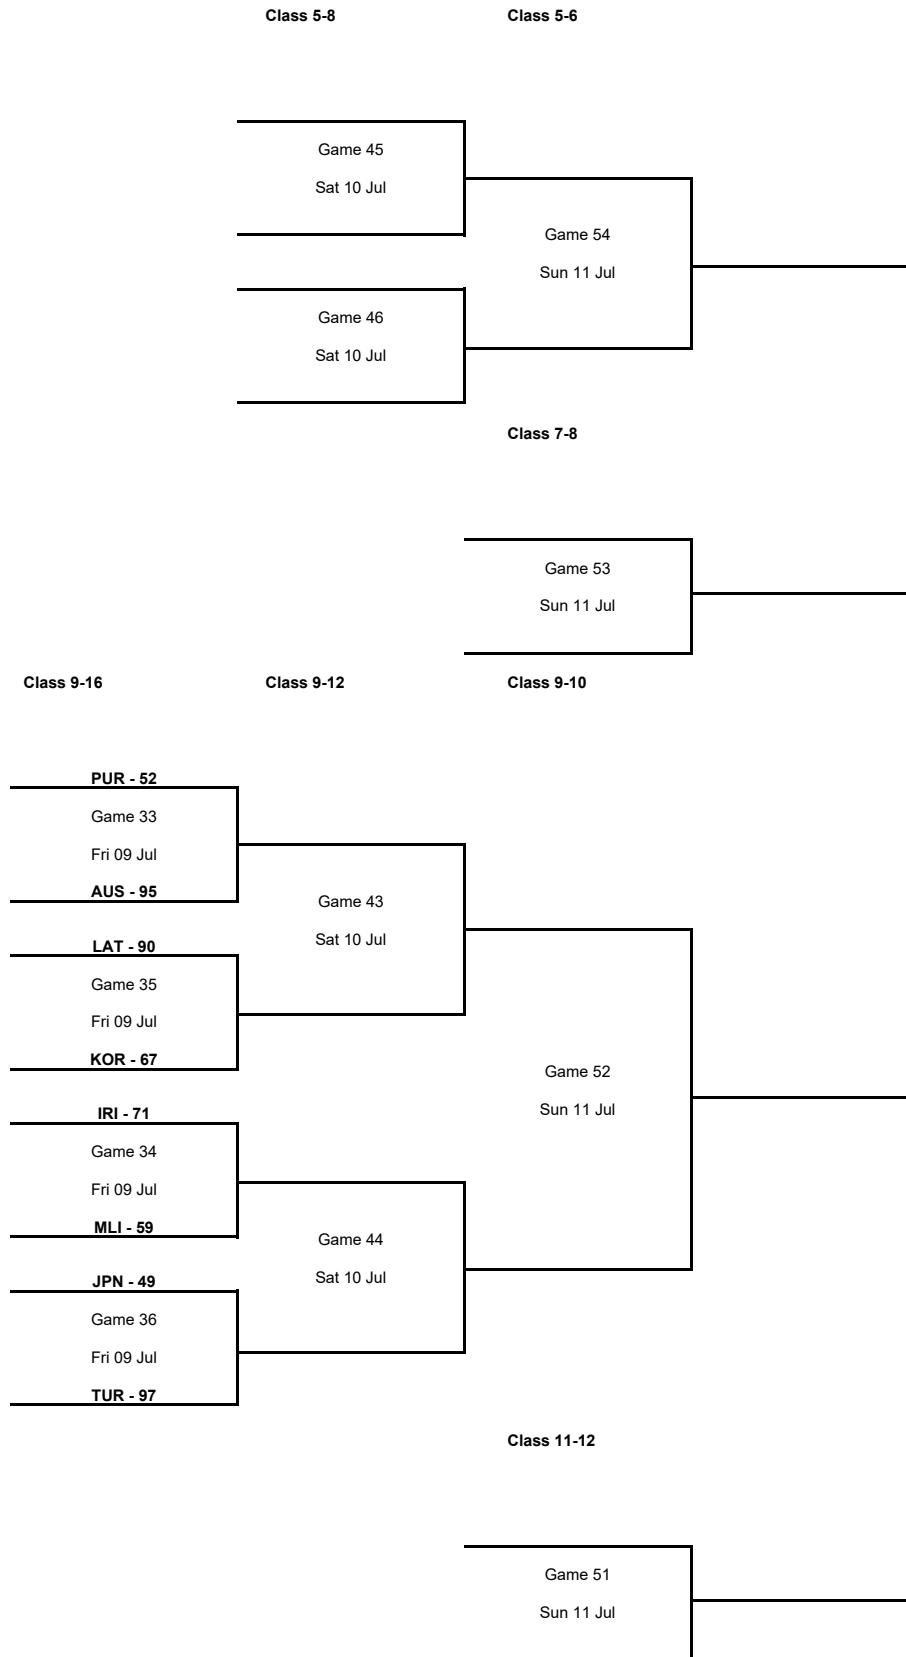

TOURNAMENT SUMMARY

GLOBAL PARTNERS