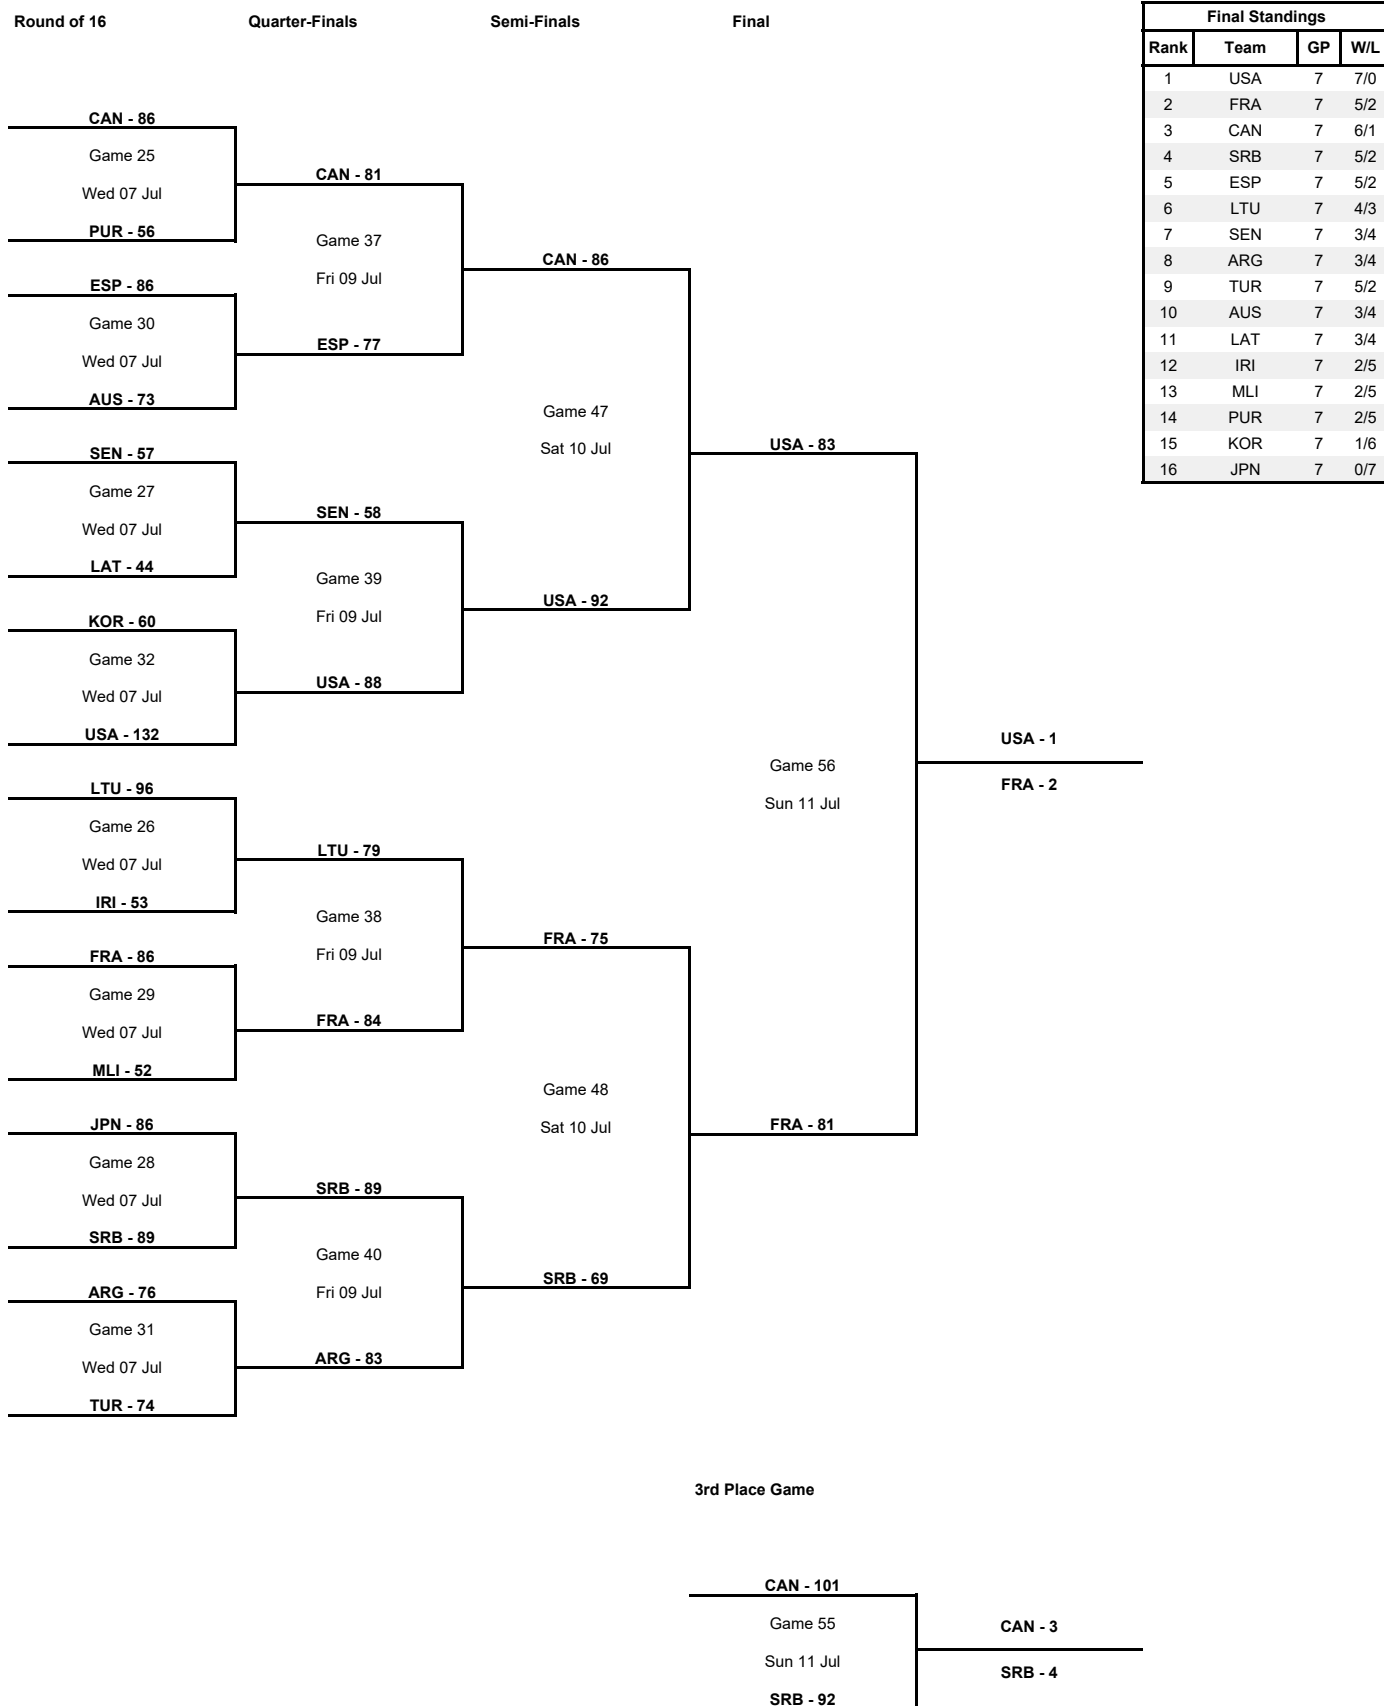

TOURNAMENT SUMMARY

GLOBAL PARTNERS