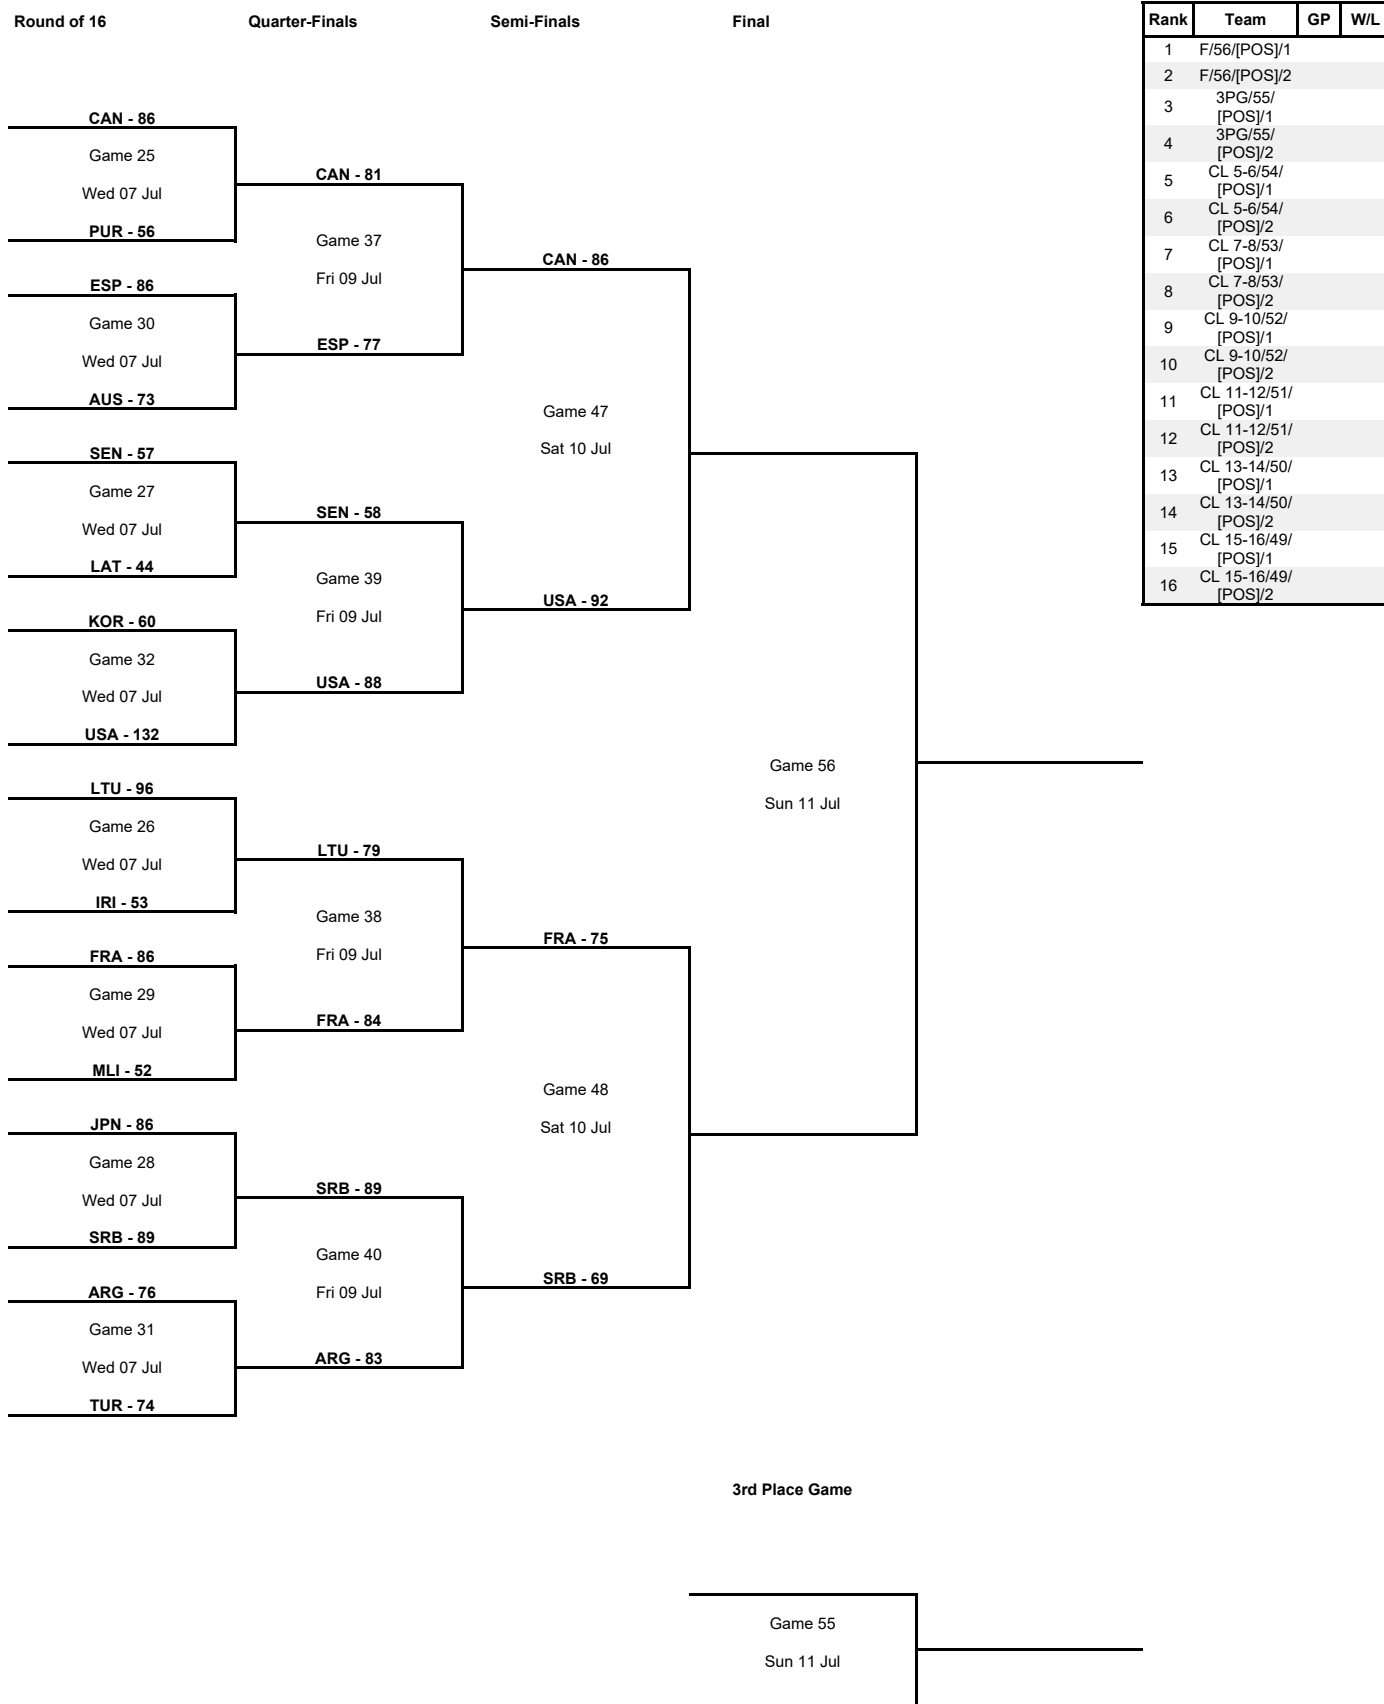

TOURNAMENT SUMMARY

GLOBAL PARTNERS