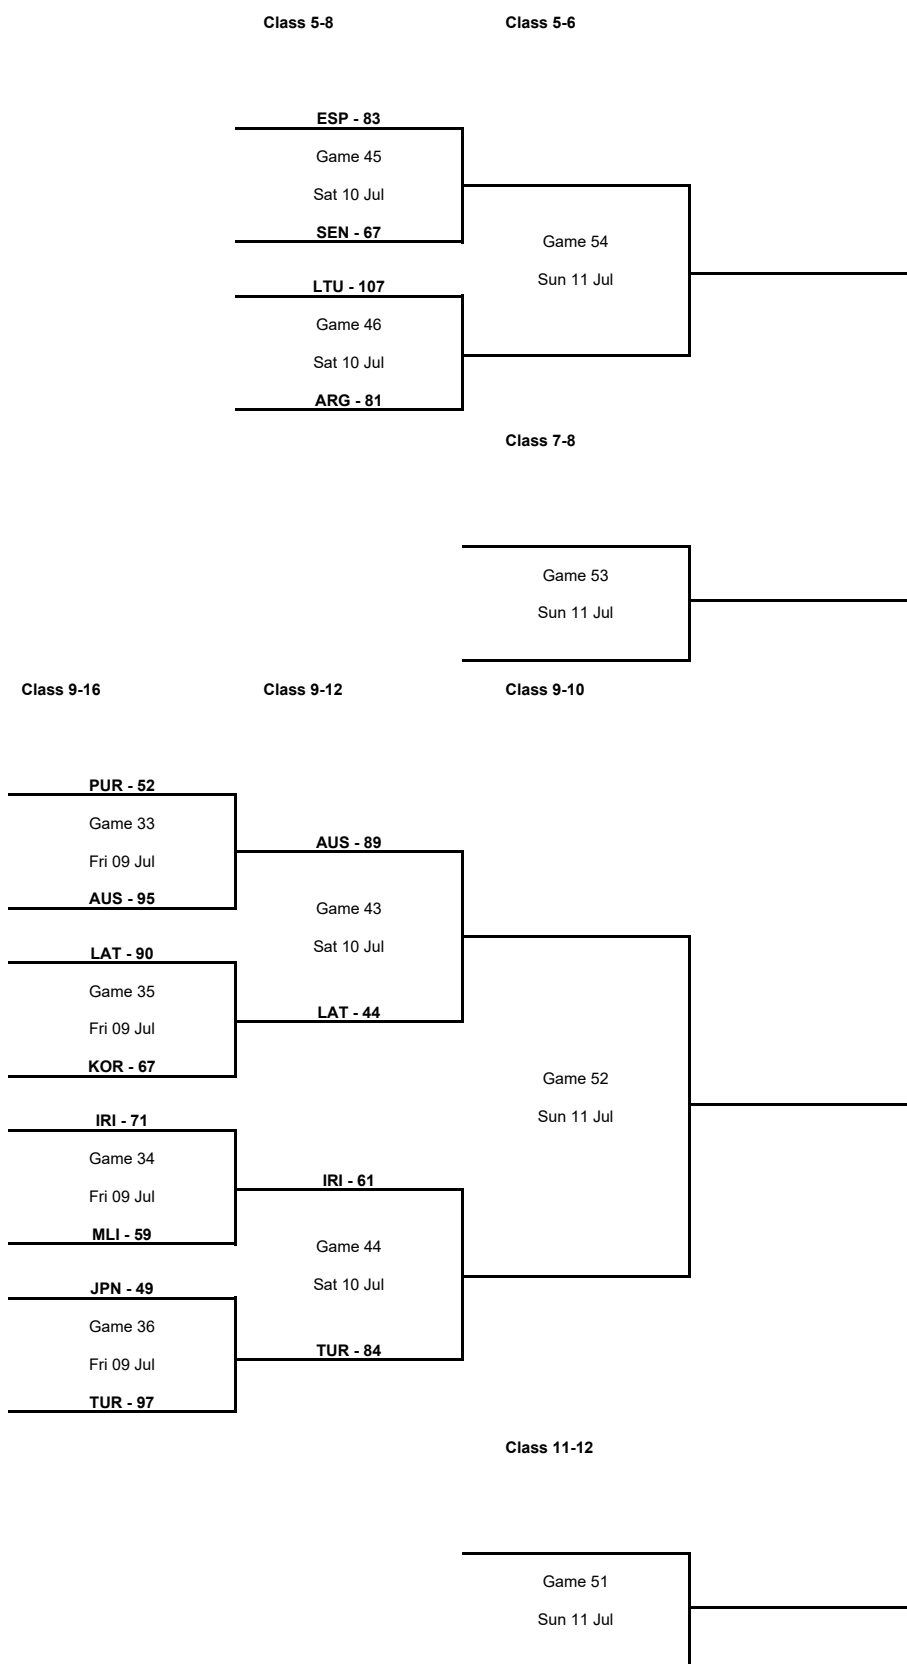

TOURNAMENT SUMMARY

GLOBAL PARTNERS