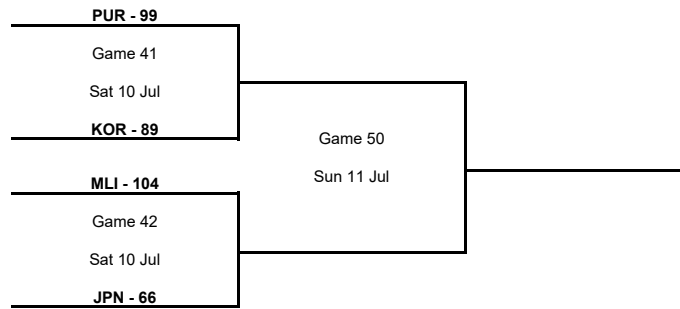

Group Phase - Group B

Phase	Game No	Teams	Date	Start Time	Location	Attendance	Final	Q1	Q2	Q3	Q4
Group Phase	1	PUR vs LAT	Sat 03 Jul	18:00	Daugavpils Olympic Center	100	79-75	15-18	19-18	14-25	31-14
	2	IRI vs SRB	Sat 03 Jul	21:00	Daugavpils Olympic Center	30	67-88	19-14	14-22	17-22	17-30
	3	SRB vs PUR	Sun 04 Jul	21:00	Daugavpils Olympic Center	35	84-64	19-19	20-20	30-7	15-18
	4	LAT vs IRI	Sun 04 Jul	18:00	Daugavpils Olympic Center	150	58-48	15-17	8-12	11-9	24-10
	5	PUR vs IRI	Tue 06 Jul	21:00	Daugavpils Olympic Center	40	68-81	16-22	14-12	20-18	18-29
	6	SRB vs LAT	Tue 06 Jul	18:00	Daugavpils Olympic Center	100	71-70	16-24	16-21	19-8	20-17

Semi-Finals

Phase	Game No	Teams	Date	Start Time	Location	Attendance	Final	Q1	Q2	Q3	Q4
Semi-Finals	A	CAN vs USA	Sat 10 Jul	18:00	Arena Riga	100	86-92	19-24	19-25	25-20	23-23
		FRA vs SRB	Sat 10 Jul	21:00	Arena Riga	100	75-69	13-23	20-16	20-18	22-12

GLOBAL PARTNERS

TOURNAMENT SUMMARY

GLOBAL PARTNERS

TOURNAMENT SUMMARY

Class 13-16

Class 13-14

Class 15-16

GLOBAL PARTNERS