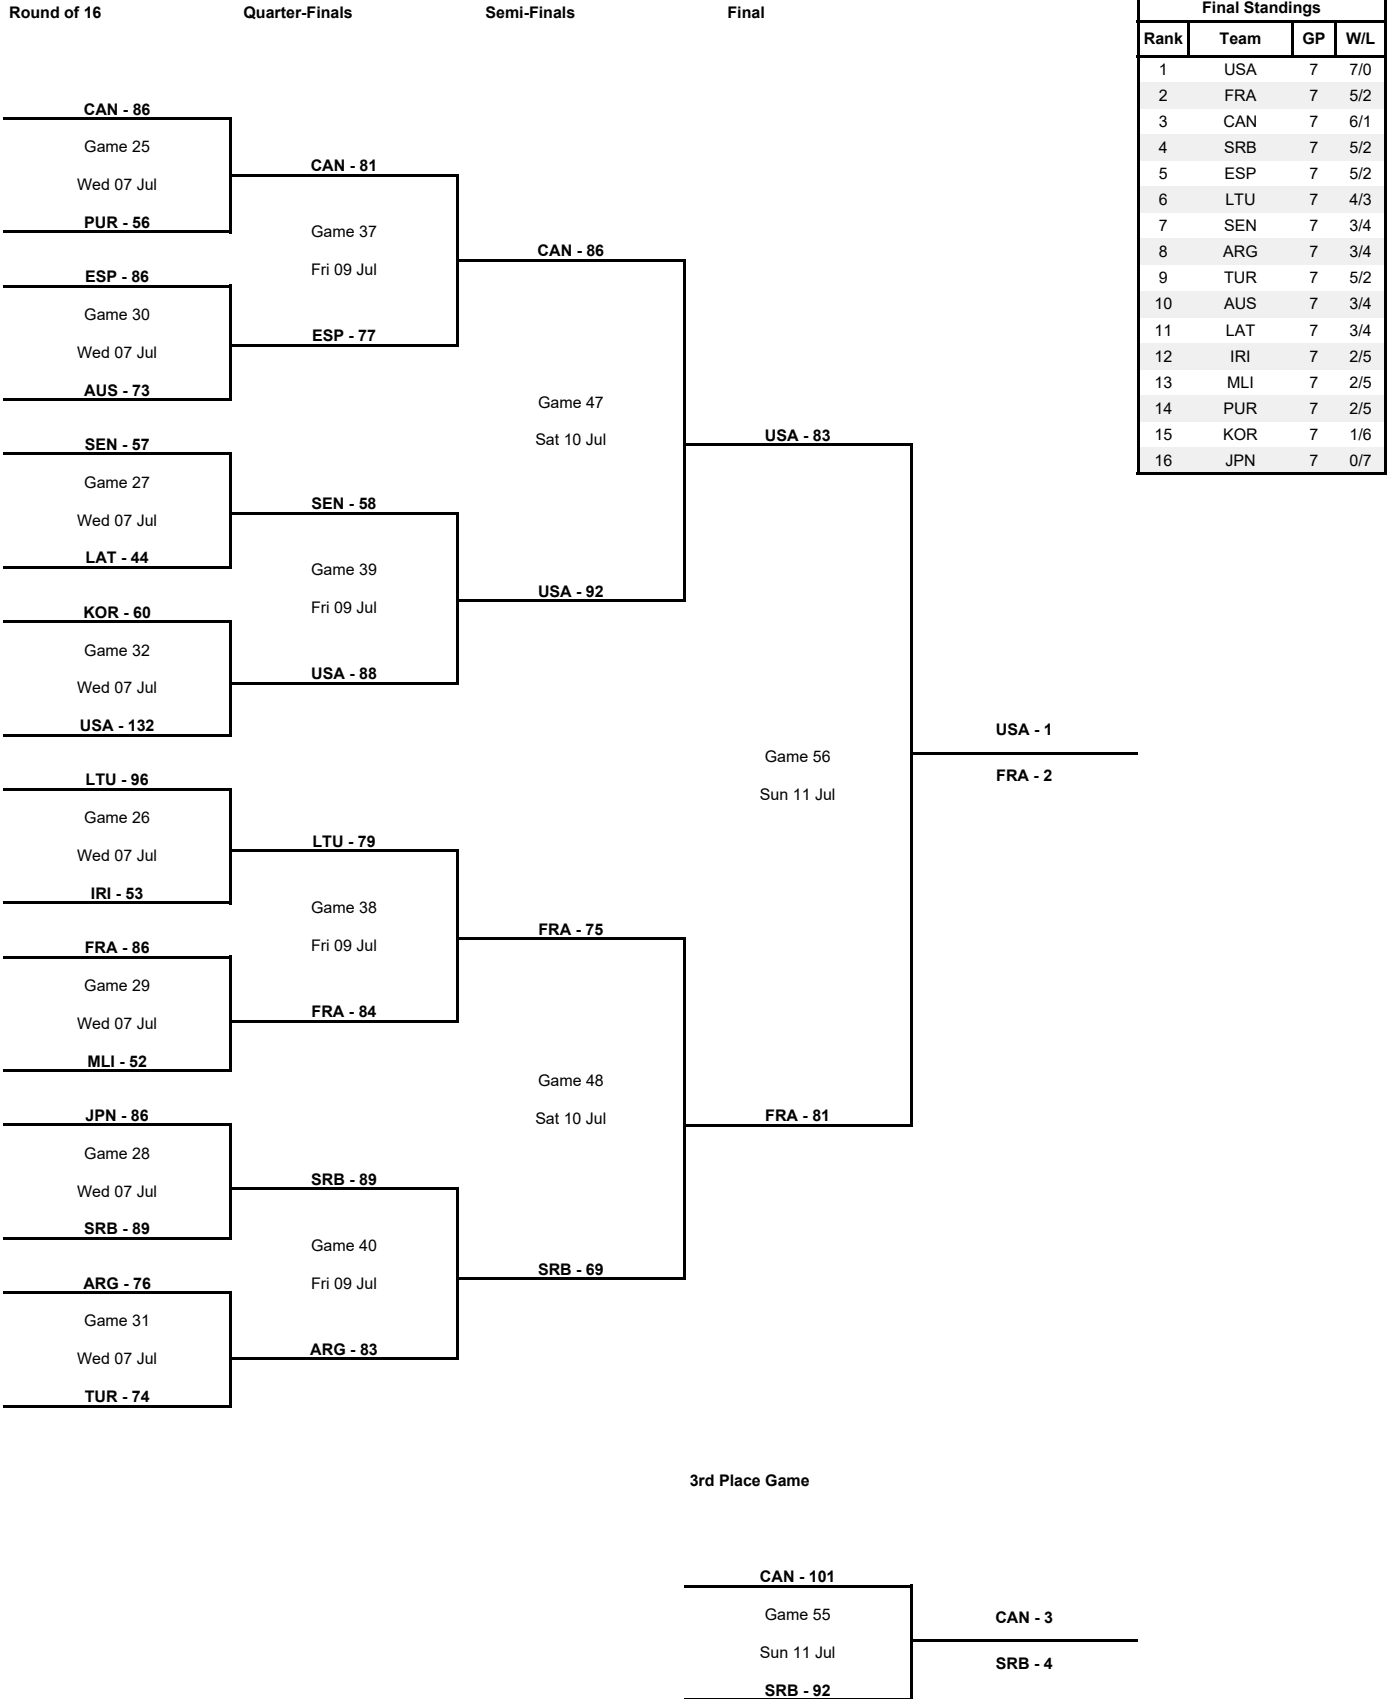

TOURNAMENT SUMMARY

GLOBAL PARTNERS