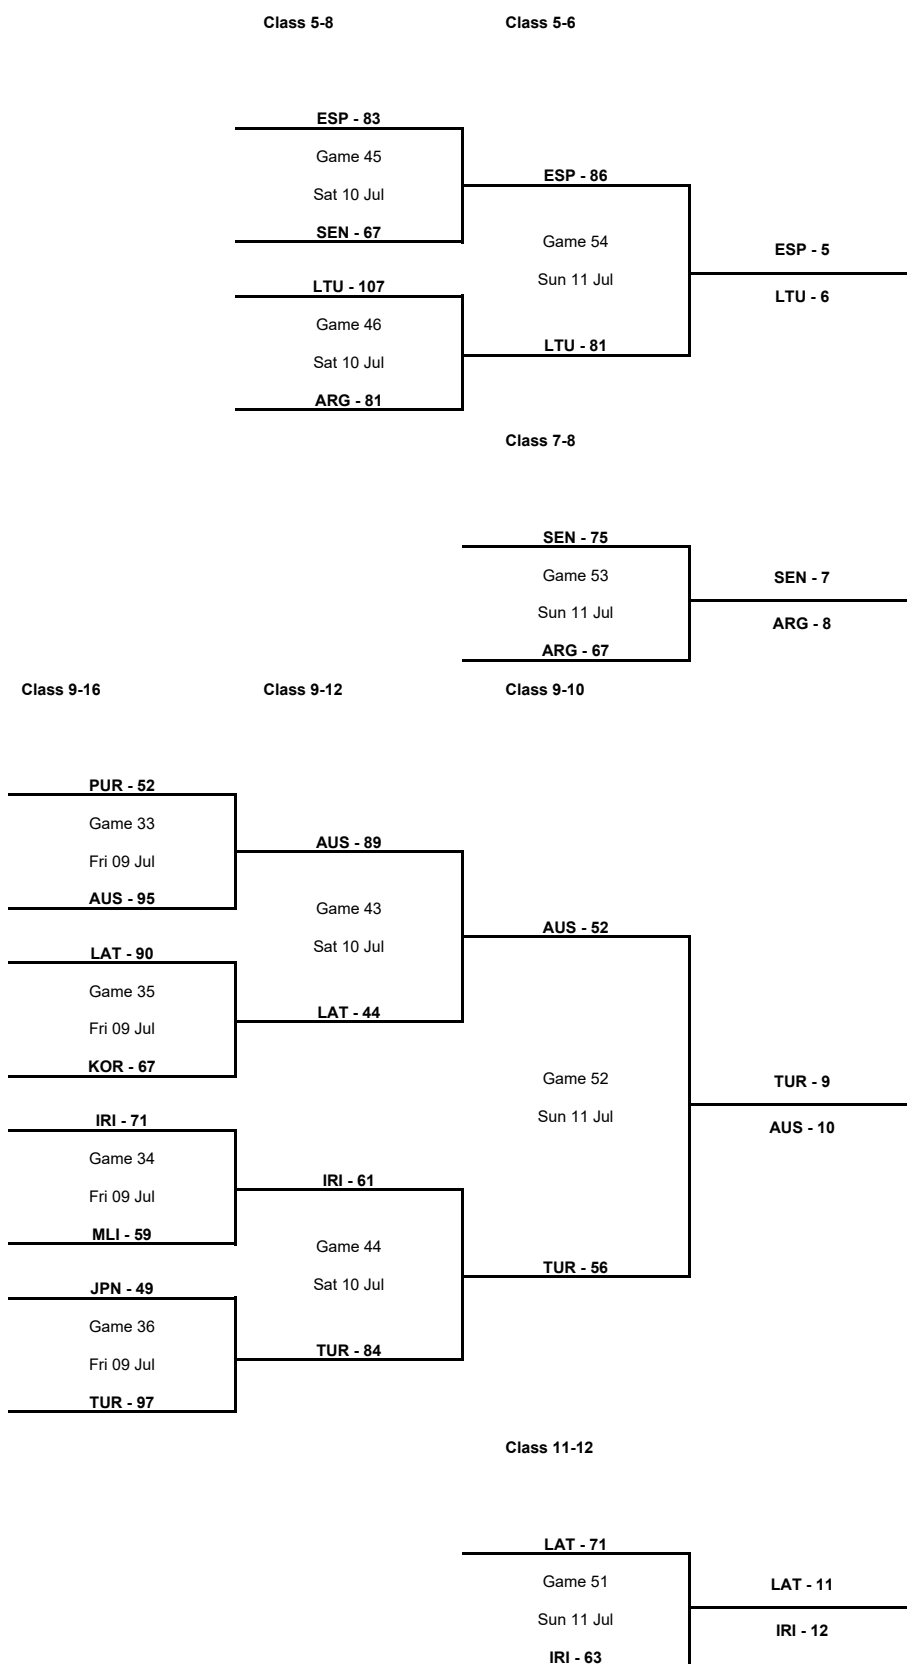

GLOBAL PARTNERS

TOURNAMENT SUMMARY

GLOBAL PARTNERS

TOURNAMENT SUMMARY

GLOBAL PARTNERS

TOURNAMENT SUMMARY

Class 13-16

Class 13-14