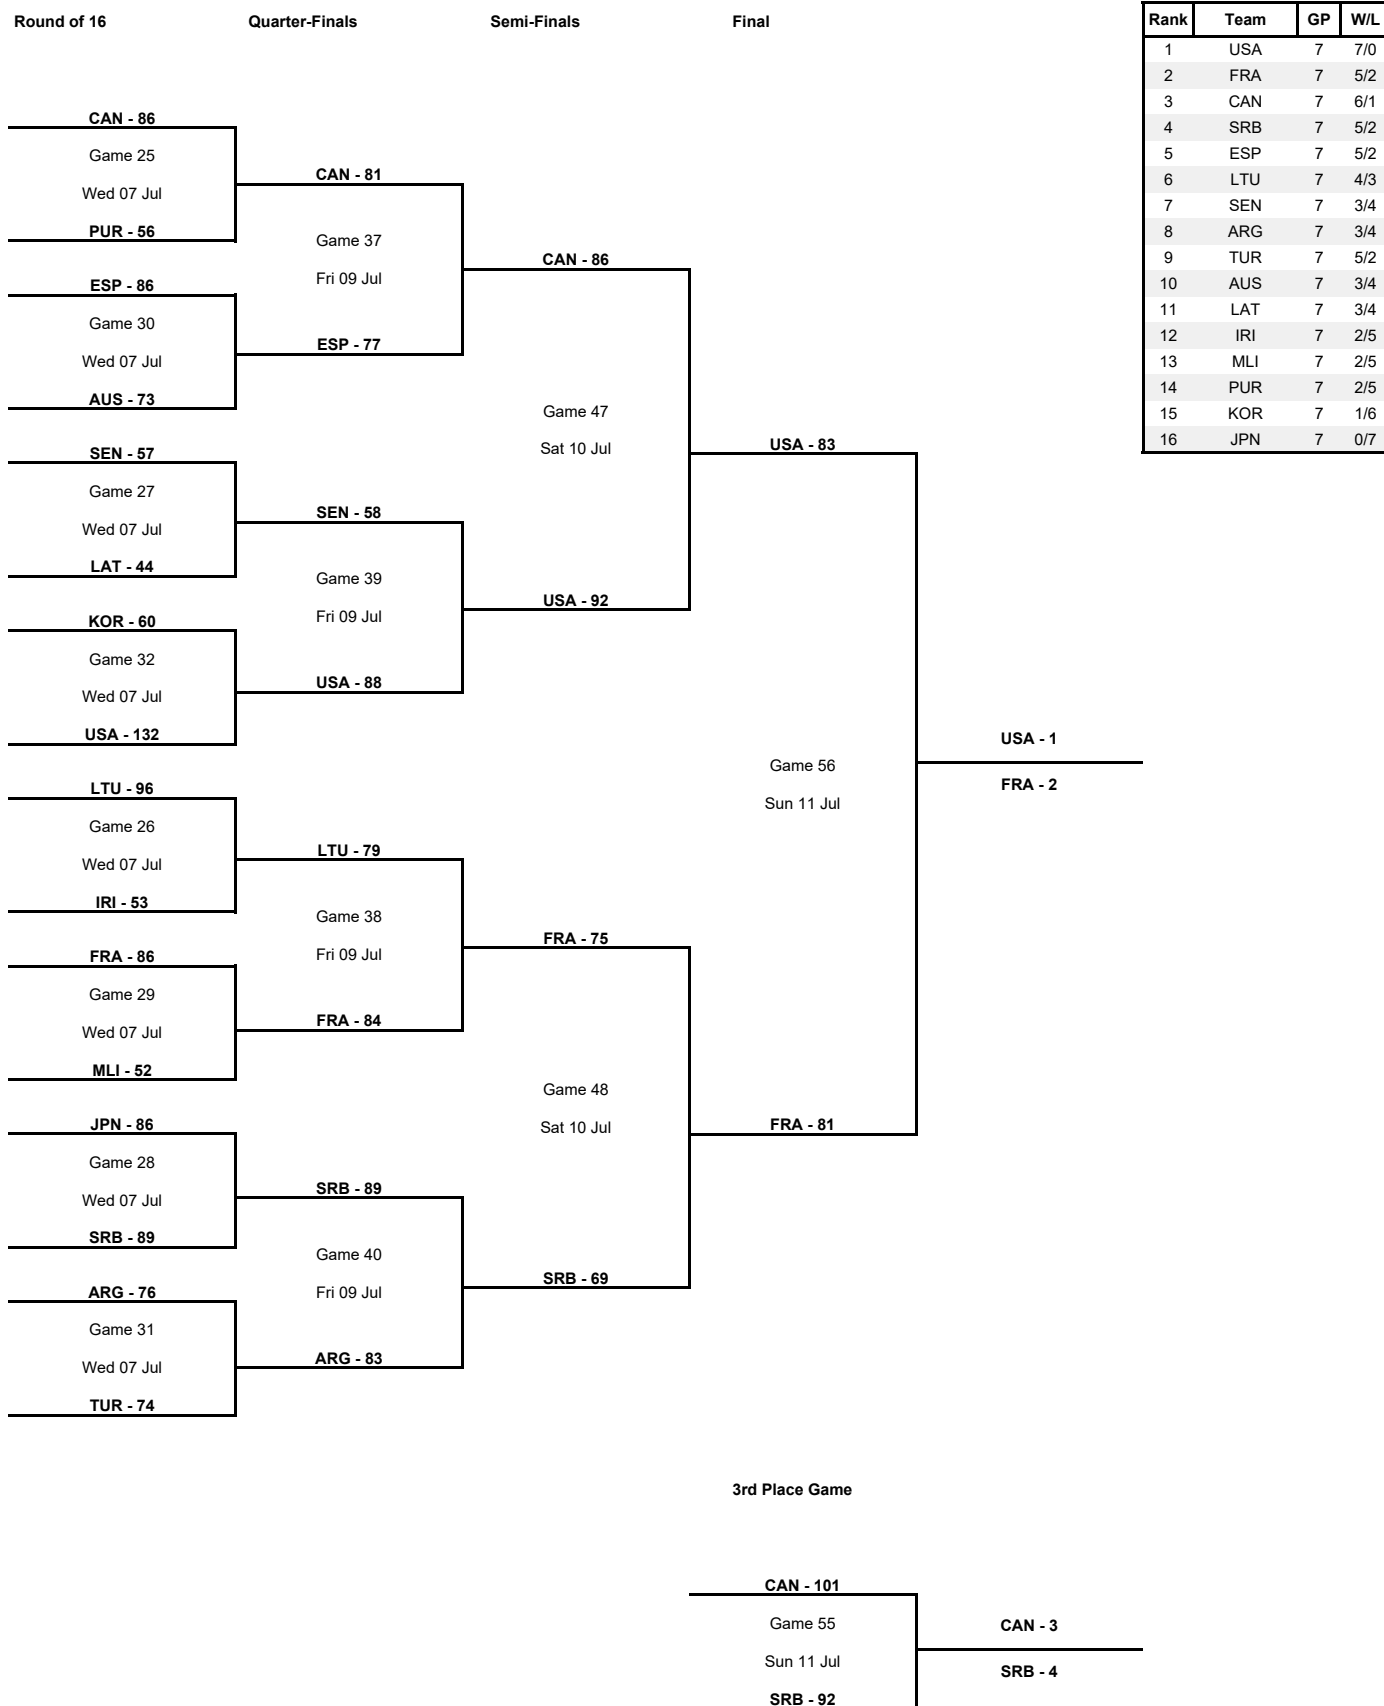

TOURNAMENT SUMMARY