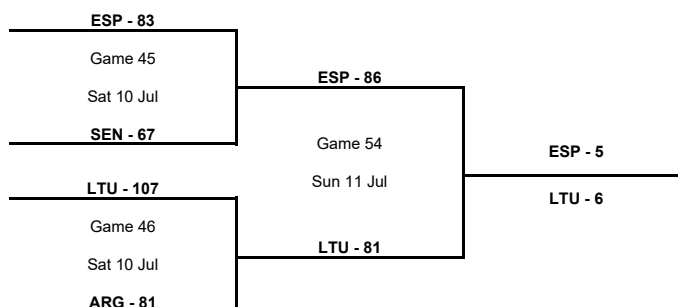

### Final

Phase	Game No	Teams	Date	Start Time	Location	Attendance	Final	Q1	Q2	Q3	Q4
Final	A	USA vs FRA	Sun 11 Jul	19:00	Arena Riga	800	83-81	21-19	16-23	22-22	24-17

Legend :							
<b>Class.</b>	Classification	<b>Diff.</b>	Difference	<b>DSQ</b>	Disqualified	<b>GP</b>	Games played
<b>OTx</b>	Overtime	<b>Qx</b>	Quarter Time	<b>W/L</b>	Win/Loss		

### GLOBAL PARTNERS

## TOURNAMENT SUMMARY

Class 5-8

Class 5-6

Class 7-8

Class 9-16

Class 9-12

Class 9-10

Class 11-12