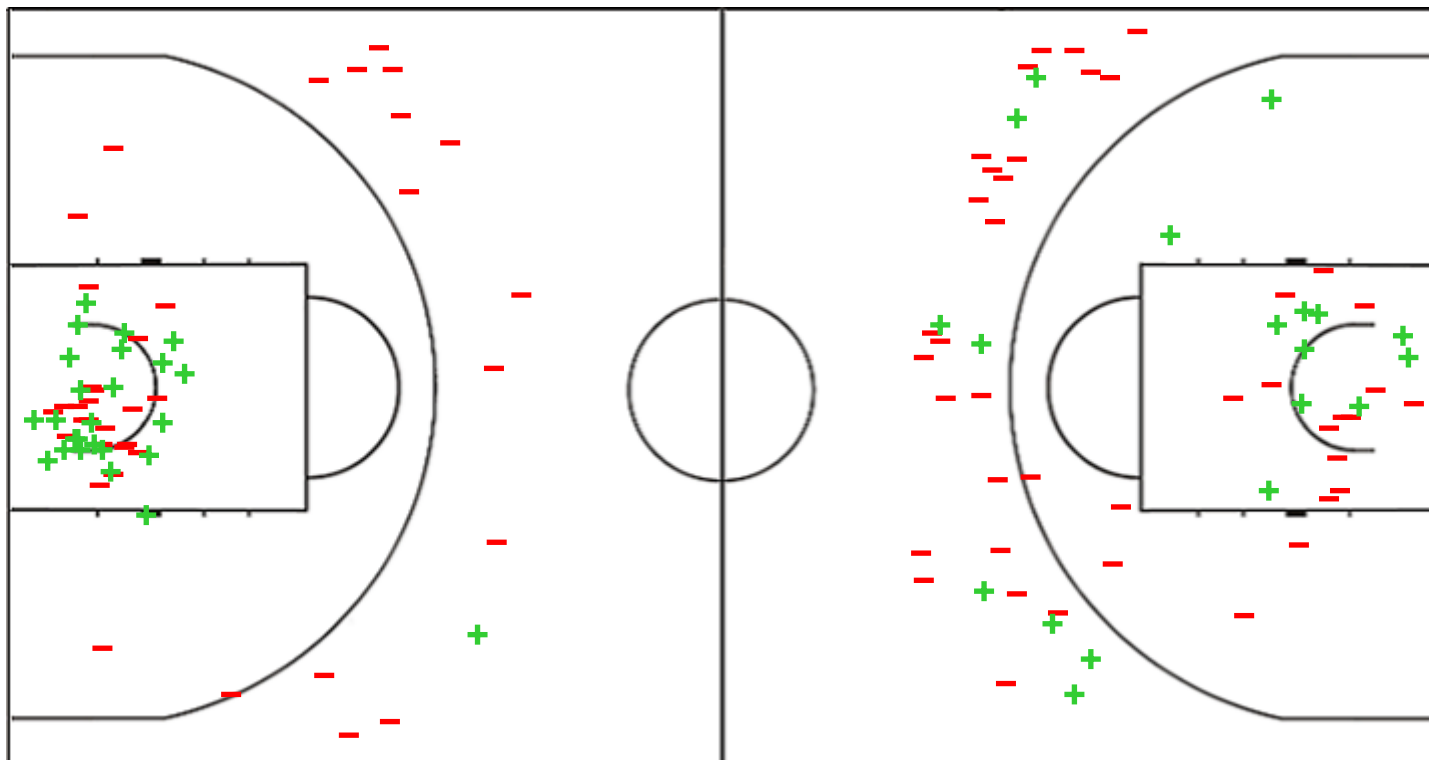

Shot Chart

ARG 65 vs 56 TPE

(17-14, 10-16, 23-12, 15-14)

Scoring by 5 min intervals:

	Q1		Q2		Q3		Q4	
ARG	8	17	19	27	37	50	58	65
TPE	4	14	19	30	38	42	51	56

ARG - Argentina

TPE - Chinese Taipei

ARG	M / A	%
Fied Goals	25 / 64	39
2 Points	24 / 50	48
3 Points	1 / 14	7
Free Throws	14 / 20	70