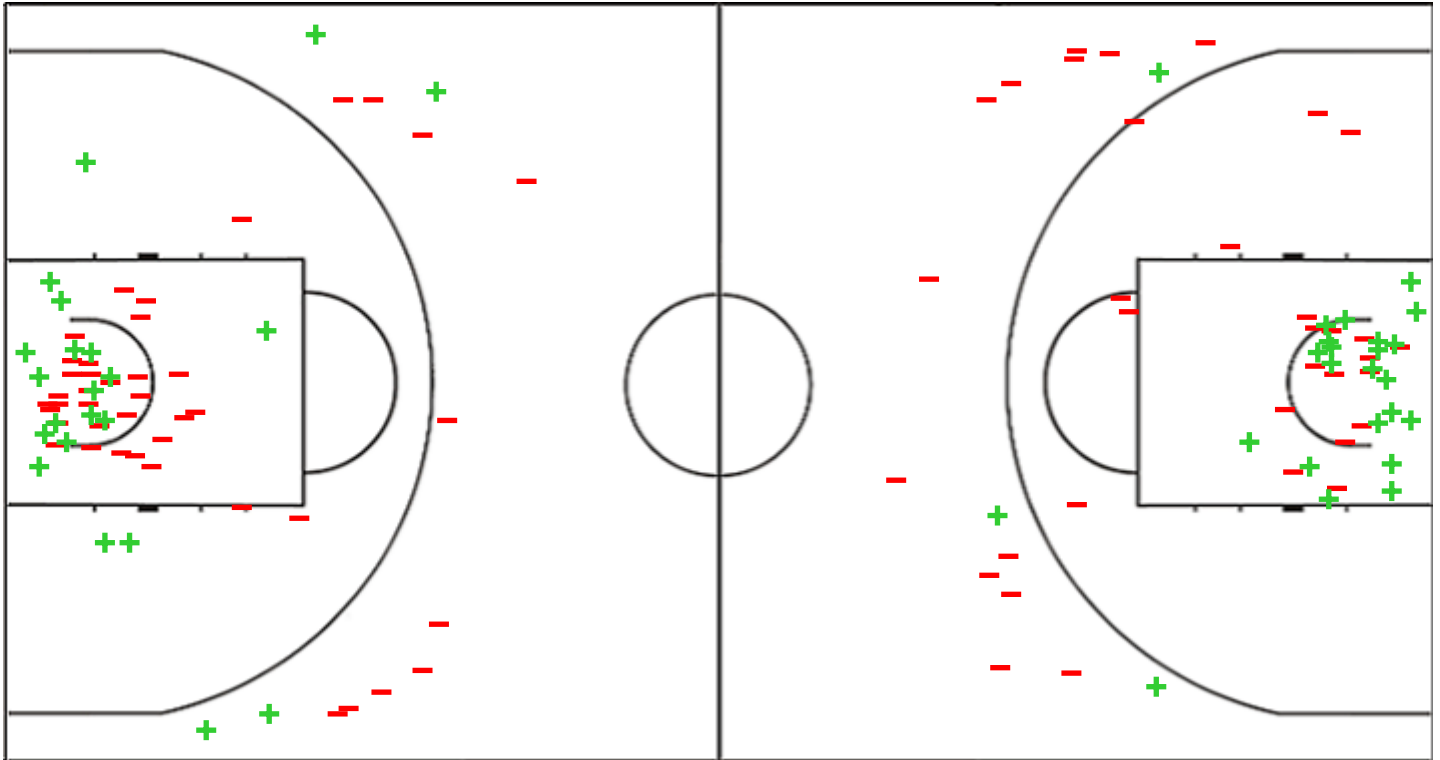

Shot Chart

ESP 61 vs 65 FRA

(29-16, 15-18, 6-11, 11-20)

Scoring by 5 min intervals:

	Q1		Q2		Q3		Q4	
ESP	14	29	39	44	46	50	50	61
FRA	12	16	24	34	39	45	54	65

ESP - Spain

FRA - France

ESP	M / A	%
Fied Goals	22 / 64	34
2 Points	18 / 50	36
3 Points	4 / 14	29
Free Throws	13 / 16	81