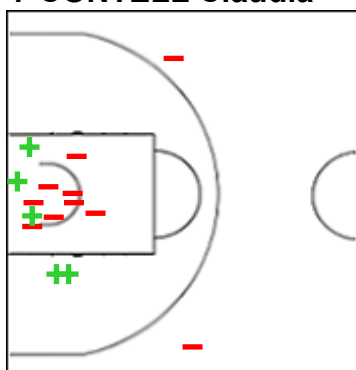

%	M / A	FRA
41	24 / 58	Fied Goals
51	21 / 41	2 Points
18	3 / 17	3 Points
70	14 / 20	Free Throws

GLOBAL PARTNERS

Shot Chart

ESP 61 vs 65 FRA

(29-16, 15-18, 6-11, 11-20)

Scoring by 5 min intervals:

	Q1		Q2		Q3		Q4	
ESP	14	29	39	44	46	50	50	61
FRA	12	16	24	34	39	45	54	65

ESP - Spain

4 DEMBELE TRAORE Mama

	M / A	%
Fied Goals	1 / 5	20
2 Points	1 / 4	25
3 Points	0 / 1	0
Free Throws	1 / 2	50

5 LAMANA LLOBERA Laia

	M / A	%
Fied Goals	2 / 8	25
2 Points	2 / 6	33
3 Points	0 / 2	0
Free Throws	0 / 0	0

7 CONTELL Claudia

	M / A	%
Fied Goals	5 / 15	33
2 Points	5 / 13	38
3 Points	0 / 2	0
Free Throws	2 / 2	100

8 DE SANTIAGO OTERO

	M / A	%
Fied Goals	0 / 3	0
2 Points	0 / 2	0
3 Points	0 / 1	0
Free Throws	0 / 0	0