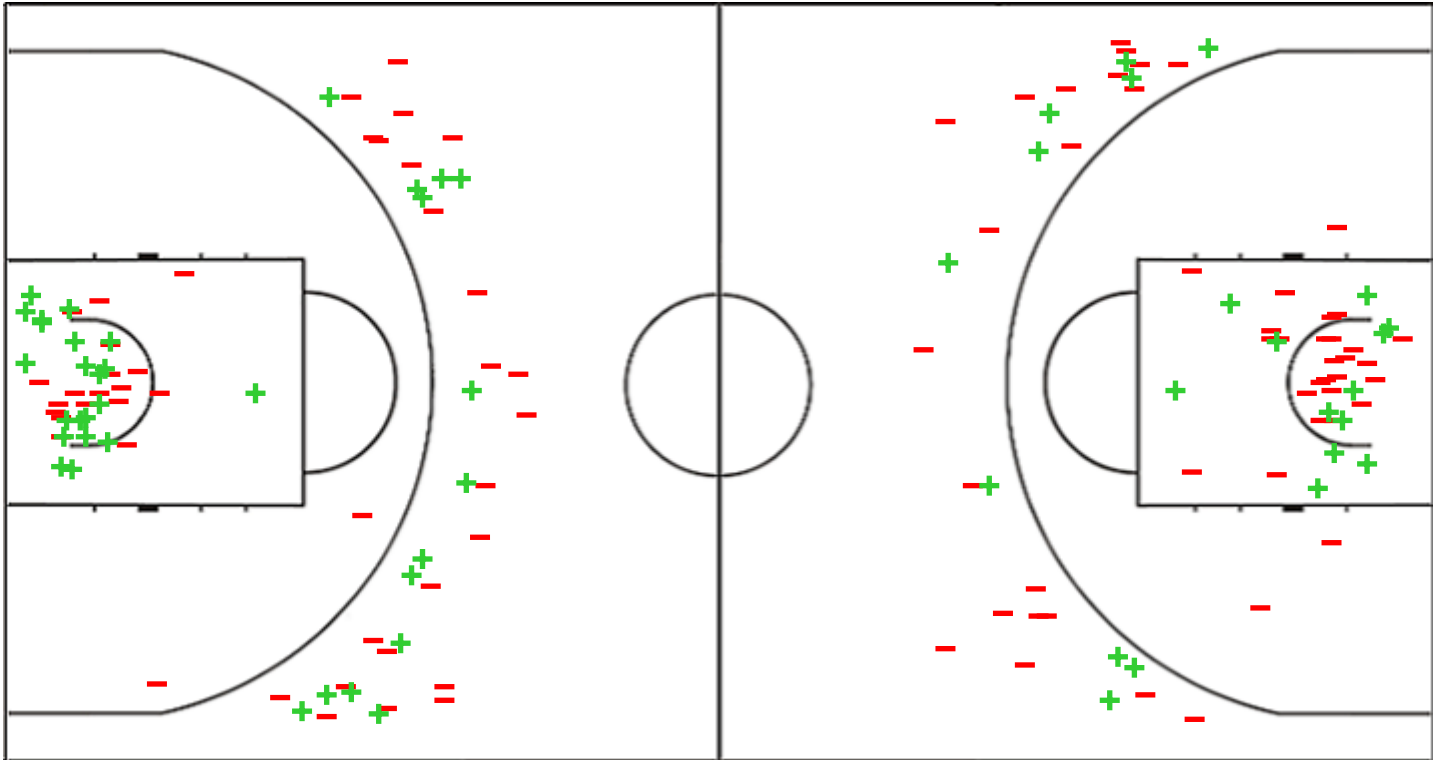

Shot Chart

MLI 88 vs 62 CAN

(27-15, 21-15, 14-17, 26-15)

Scoring by 5 min intervals:

	Q1		Q2		Q3		Q4	
MLI	11	27	38	48	57	62	75	88
CAN	6	15	23	30	35	47	55	62

MLI - Mali

CAN - Canada

MLI	M / A	%
Fied Goals	35 / 78	45
2 Points	21 / 41	51
3 Points	14 / 37	38
Free Throws	4 / 9	44