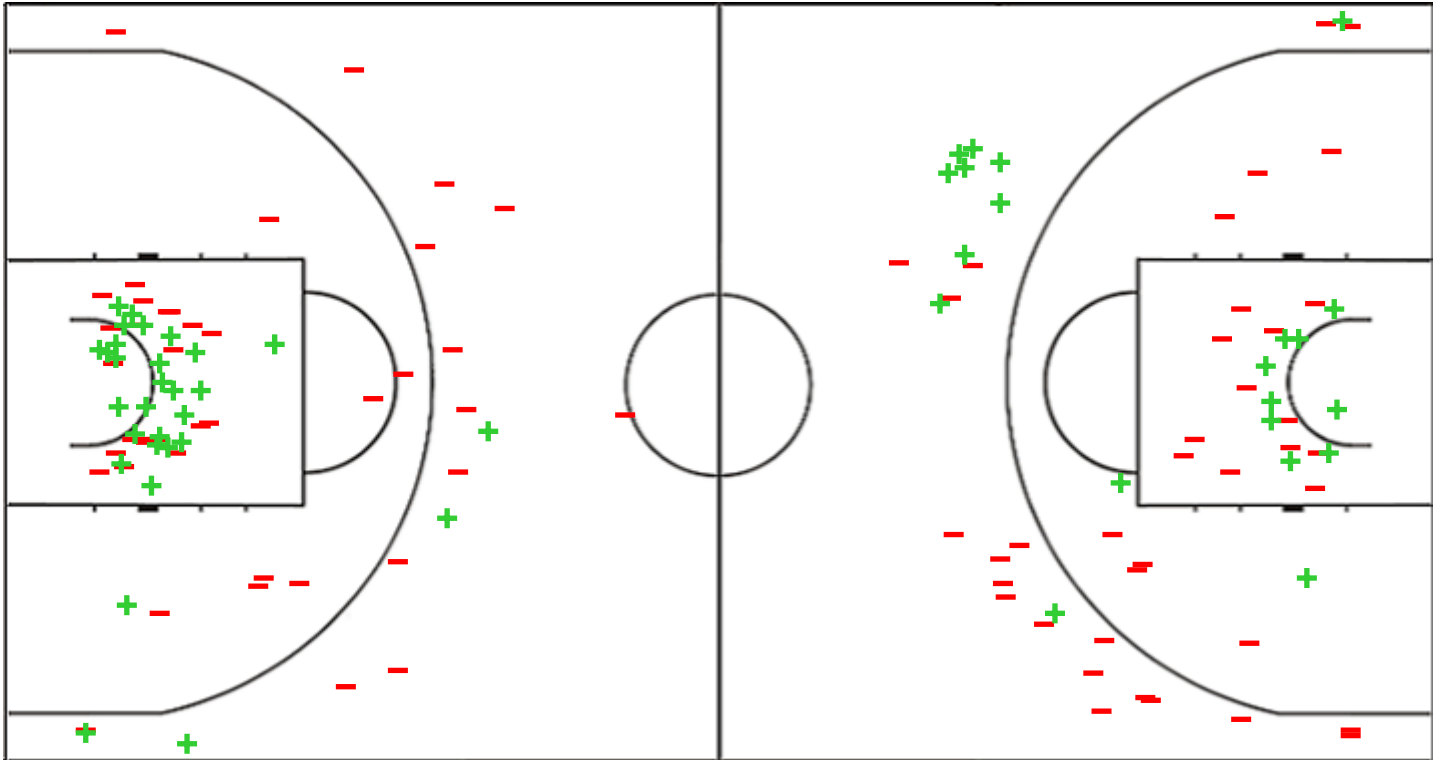

Shot Chart

ESP 71 vs 64 JPN

(21-19, 14-19, 17-19, 19-7)

Scoring by 5 min intervals:

	Q1		Q2		Q3		Q4	
ESP	9	21	27	35	46	52	60	71
JPN	7	19	27	38	50	57	59	64

ESP - Spain

JPN - Japan

ESP	M / A	%
Fied Goals	30 / 71	42
2 Points	26 / 54	48
3 Points	4 / 17	24
Free Throws	7 / 13	54