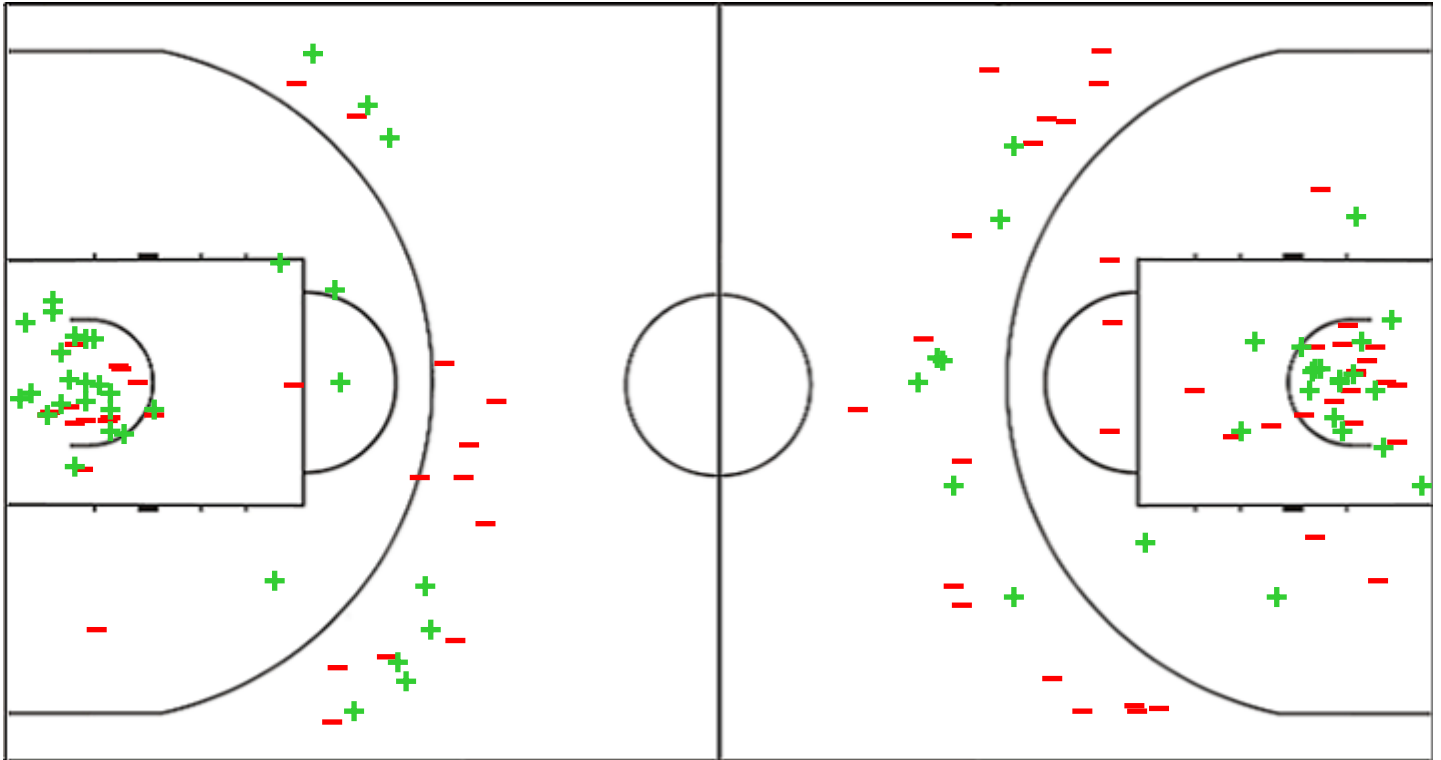

Shot Chart

USA 98 vs 64 ESP

(30-18, 20-17, 29-14, 19-15)

Scoring by 5 min intervals:

	Q1		Q2		Q3		Q4	
USA	18	30	35	50	63	79	91	98
ESP	4	18	27	35	42	49	55	64

USA - USA

ESP - Spain

USA	M / A	%
Fied Goals	33 / 61	54
2 Points	25 / 41	61
3 Points	8 / 20	40
Free Throws	24 / 28	86

%	M / A	ESP
40	27 / 67	Fied Goals
47	20 / 43	2 Points
29	7 / 24	3 Points
50	3 / 6	Free Throws

GLOBAL PARTNERS

Shot Chart

USA 98 vs 64 ESP

(30-18, 20-17, 29-14, 19-15)

Scoring by 5 min intervals:

	Q1		Q2		Q3		Q4	
USA	18	30	35	50	63	79	91	98
ESP	4	18	27	35	42	49	55	64