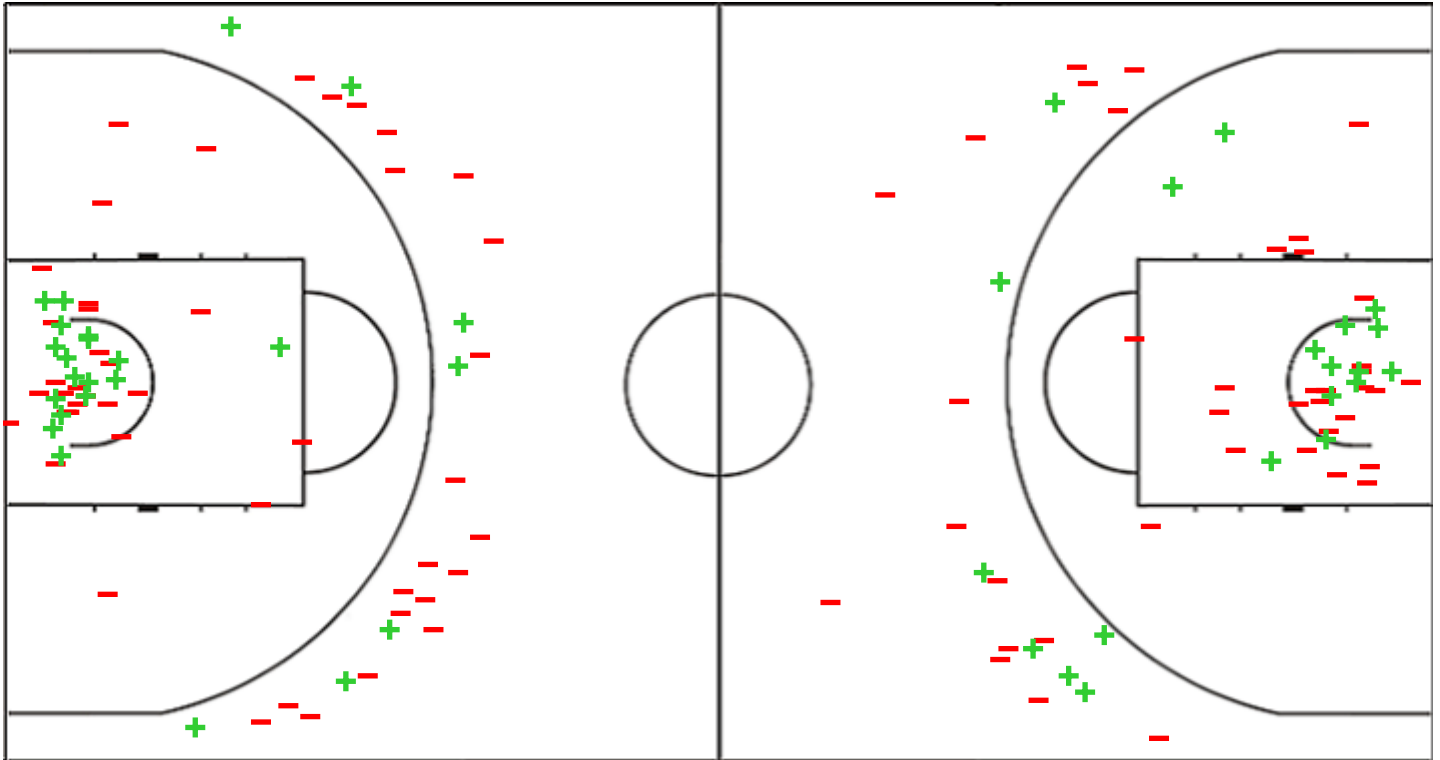

Shot Chart

AUS 72 vs 61 CAN

(19-12, 11-18, 13-19, 29-12)

Scoring by 5 min intervals:

	Q1		Q2		Q3		Q4	
AUS	9	19	24	30	35	43	51	72
CAN	3	12	18	30	39	49	54	61

AUS - Australia

CAN - Canada

AUS	M / A	%
Fied Goals	24 / 70	34
2 Points	17 / 43	40
3 Points	7 / 27	26
Free Throws	17 / 23	74