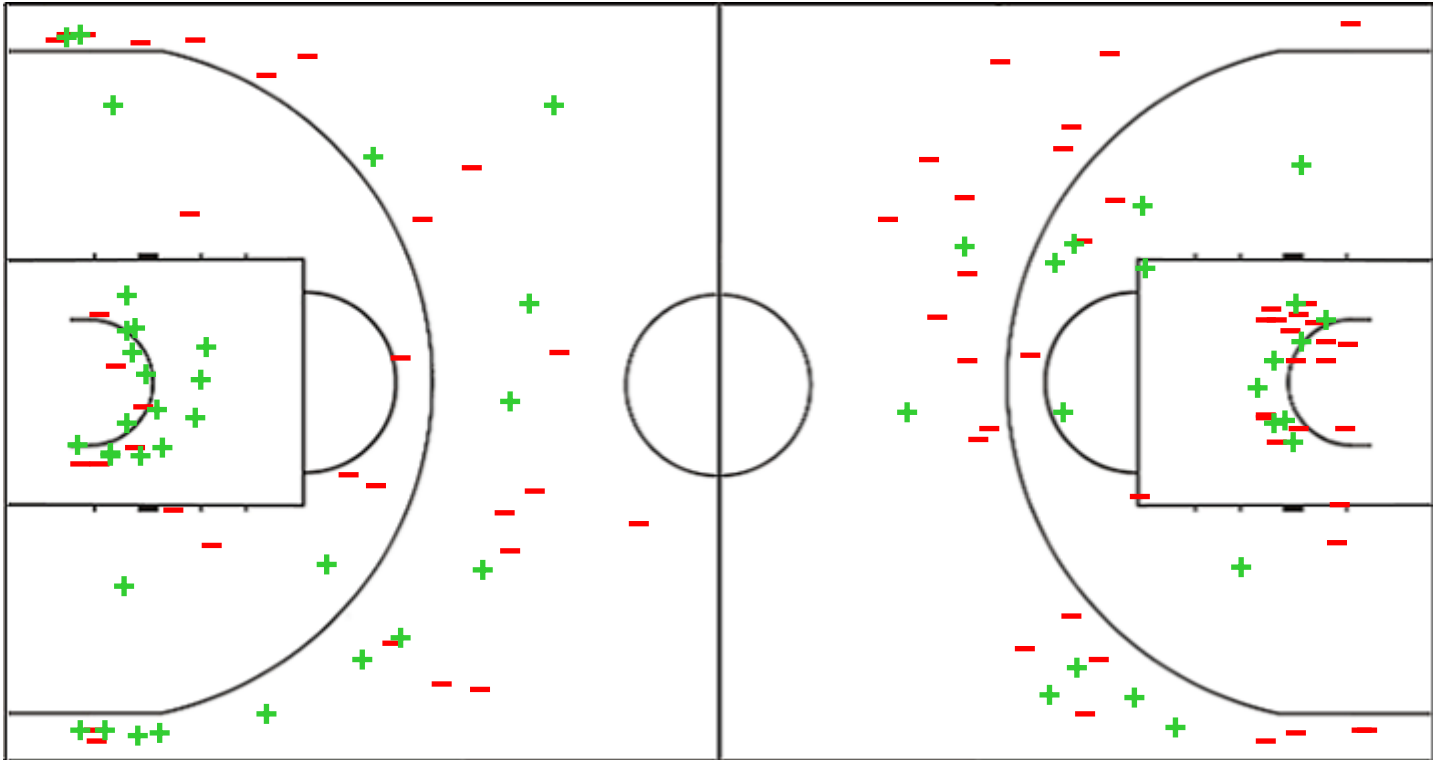

Shot Chart

JPN 88 vs 51 ITA

(26-10, 13-13, 26-13, 23-15)

Scoring by 5 min intervals:

	Q1		Q2		Q3		Q4	
JPN	8	26	30	39	55	65	77	88
ITA	6	10	13	23	28	36	47	51

JPN - Japan

ITA - Italy

JPN	M / A	%
Fied Goals	32 / 63	51
2 Points	18 / 30	60
3 Points	14 / 33	42
Free Throws	10 / 16	63