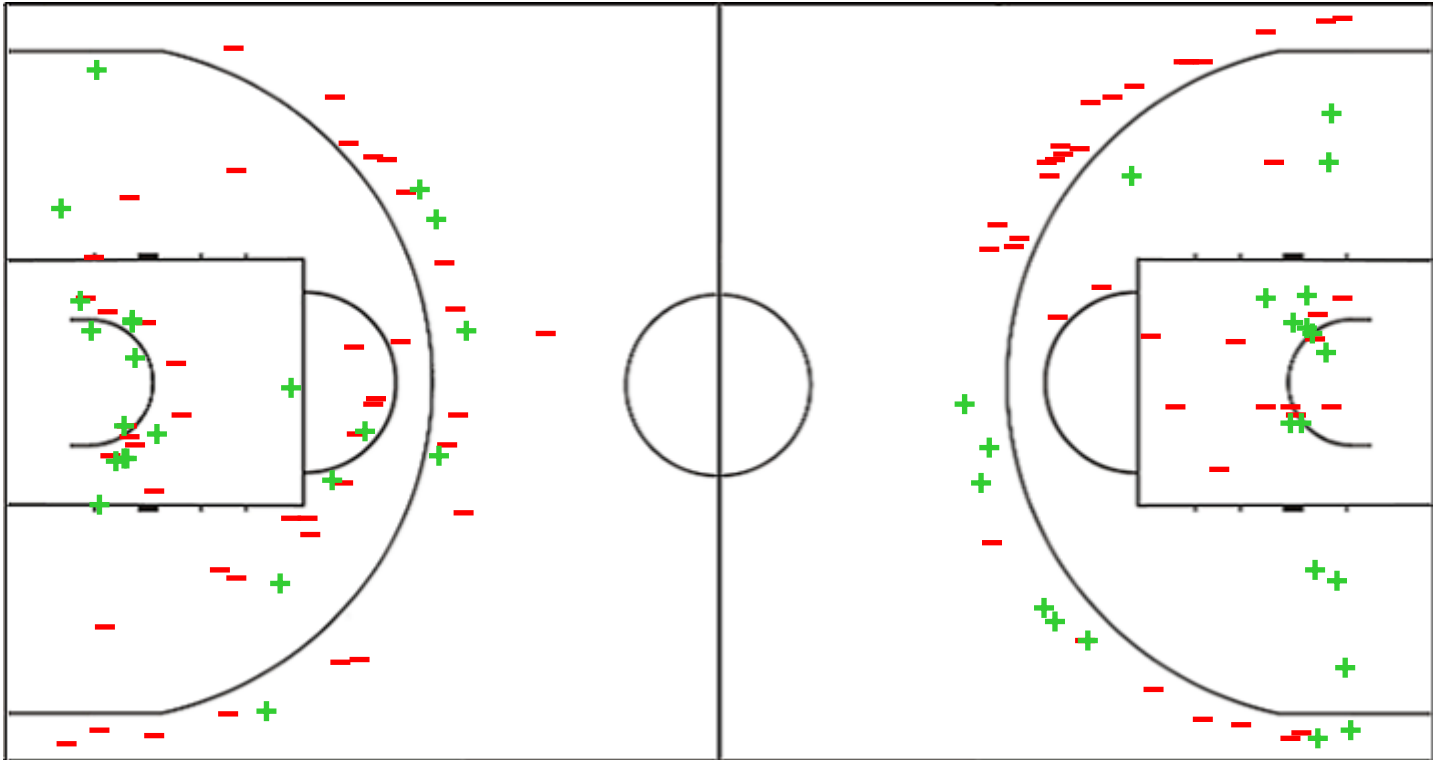

Shot Chart

TPE 50 vs 55 KOR

(13-17, 12-16, 12-13, 13-9)

Scoring by 5 min intervals:

	Q1		Q2		Q3		Q4	
TPE	7	13	25	25	29	37	46	50
KOR	7	17	22	33	44	46	52	55

TPE - Chinese Taipei

KOR - Republic of Korea

TPE	M / A	%
Fied Goals	22 / 65	34
2 Points	17 / 42	40
3 Points	5 / 23	22
Free Throws	1 / 2	50