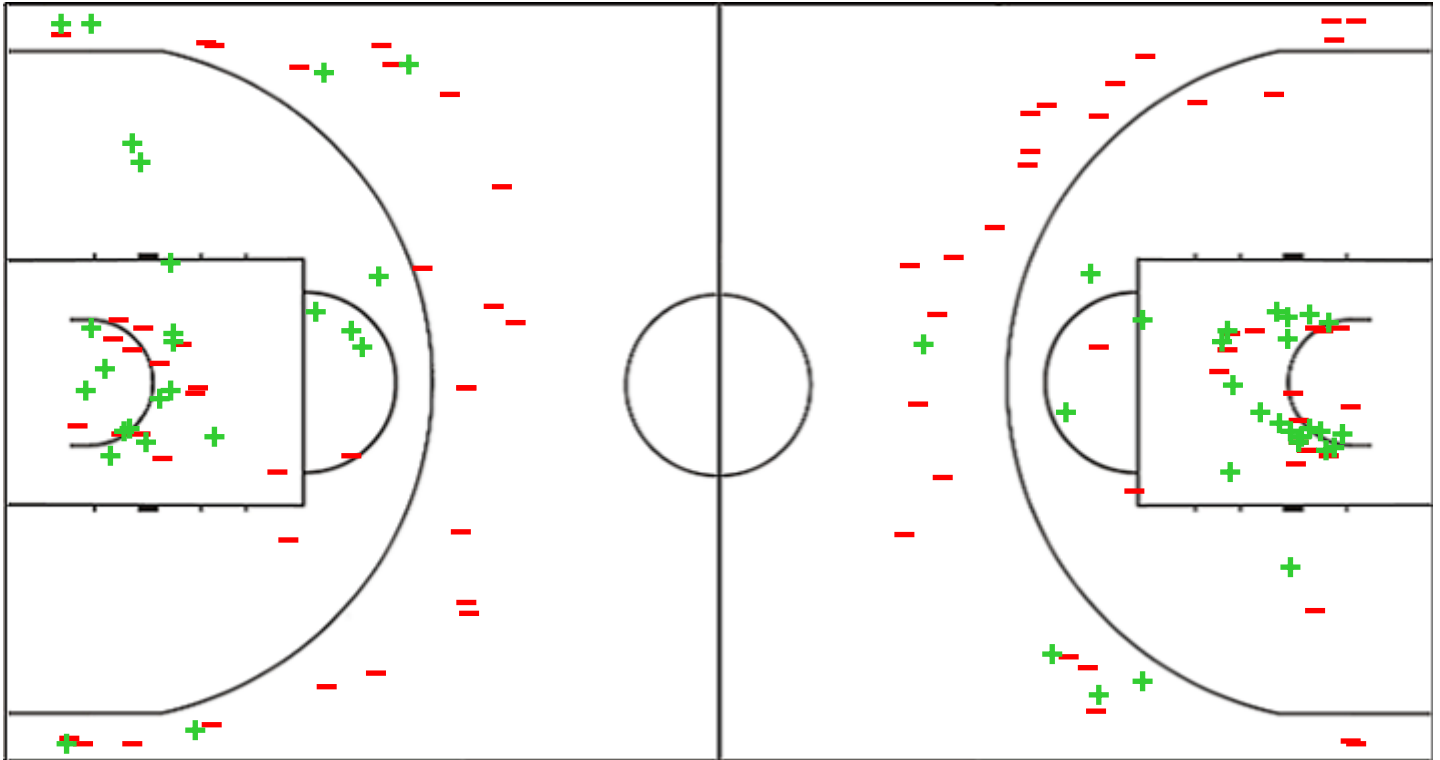

Shot Chart

JPN 68 vs 62 FRA

(21-16, 13-10, 19-15, 15-21)

Scoring by 5 min intervals:

	Q1		Q2		Q3		Q4	
JPN	11	21	25	34	48	53	64	68
FRA	10	16	22	26	30	41	52	62

JPN - Japan

FRA - France

JPN	M / A	%
Fied Goals	25 / 62	40
2 Points	19 / 34	56
3 Points	6 / 28	21
Free Throws	12 / 14	86