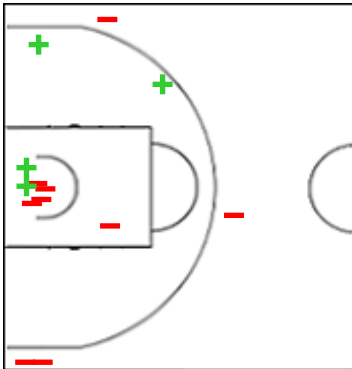

	M / A	%
Fied Goals	3 / 13	23
2 Points	1 / 5	20
3 Points	2 / 8	25
Free Throws	2 / 2	100

11 DIARRA Maimouna

	M / A	%
Fied Goals	6 / 7	86
2 Points	6 / 7	86
3 Points	0 / 0	0
Free Throws	0 / 1	0

Shot Chart

SEN 100 vs 31 GUI

(25-10, 23-9, 23-8, 29-4)

Scoring by 5 min intervals:

	Q1		Q2		Q3		Q4	
SEN	9	25	35	48	64	71	84	100
GUI	5	10	14	19	21	27	27	31

SEN - Senegal

12 SY-DIOP Mame-Marie

	M / A	%
Fied Goals	4 / 13	31
2 Points	4 / 9	44
3 Points	0 / 4	0
Free Throws	1 / 1	100