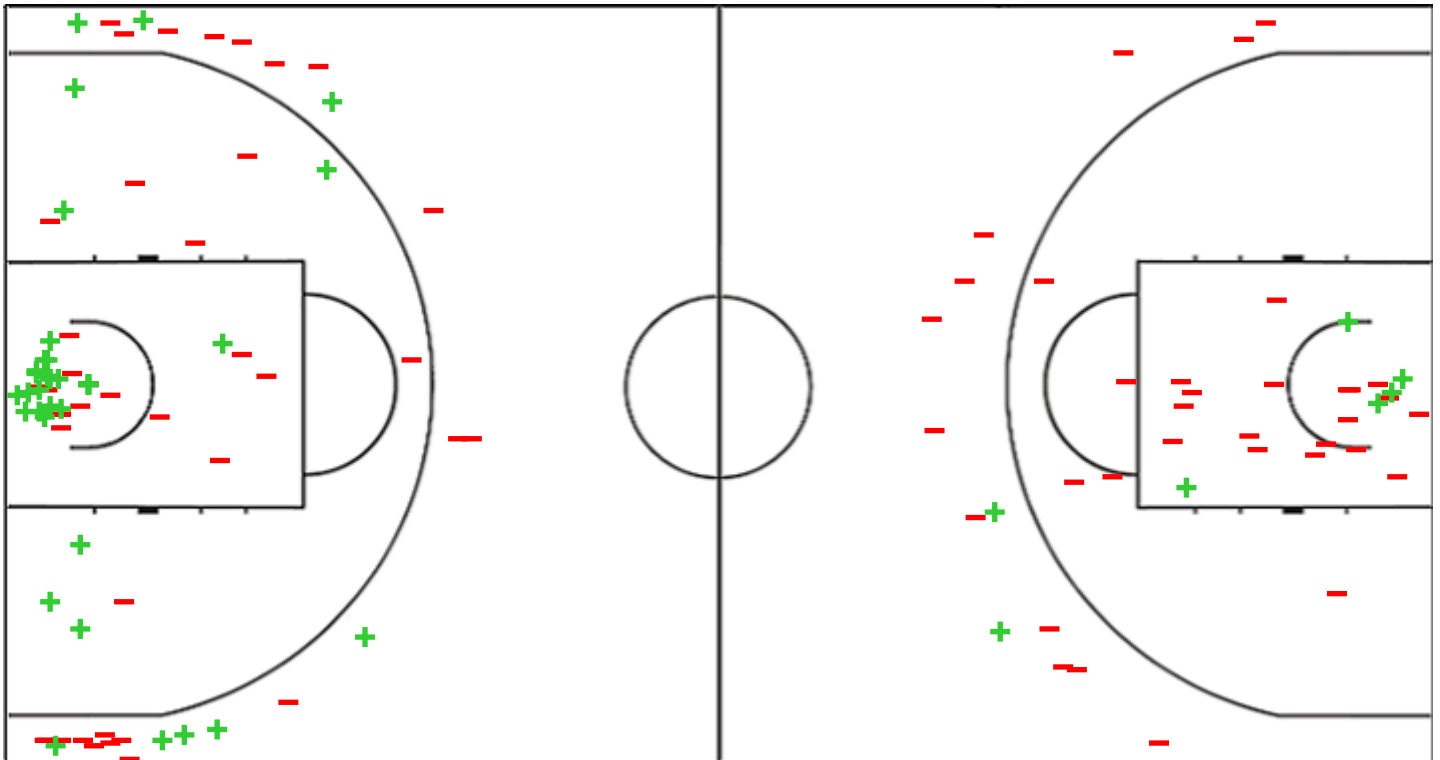

Shot Chart

SEN 100 vs 31 GUI

(25-10, 23-9, 23-8, 29-4)

Scoring by 5 min intervals:

	Q1		Q2		Q3		Q4	
SEN	9	25	35	48	64	71	84	100
GUI	5	10	14	19	21	27	27	31

SEN - Senegal

GUI - Guinea

SEN	M / A	%
Fied Goals	39 / 80	49
2 Points	31 / 52	60
3 Points	8 / 28	29
Free Throws	14 / 28	50

%	M / A	GUI
17	7 / 42	Fied Goals
18	5 / 28	2 Points
14	2 / 14	3 Points
79	15 / 19	Free Throws

Shot Chart

SEN 100 vs 31 GUI

(25-10, 23-9, 23-8, 29-4)

Scoring by 5 min intervals:

	Q1		Q2		Q3		Q4	
SEN	9	25	35	48	64	71	84	100
GUI	5	10	14	19	21	27	27	31