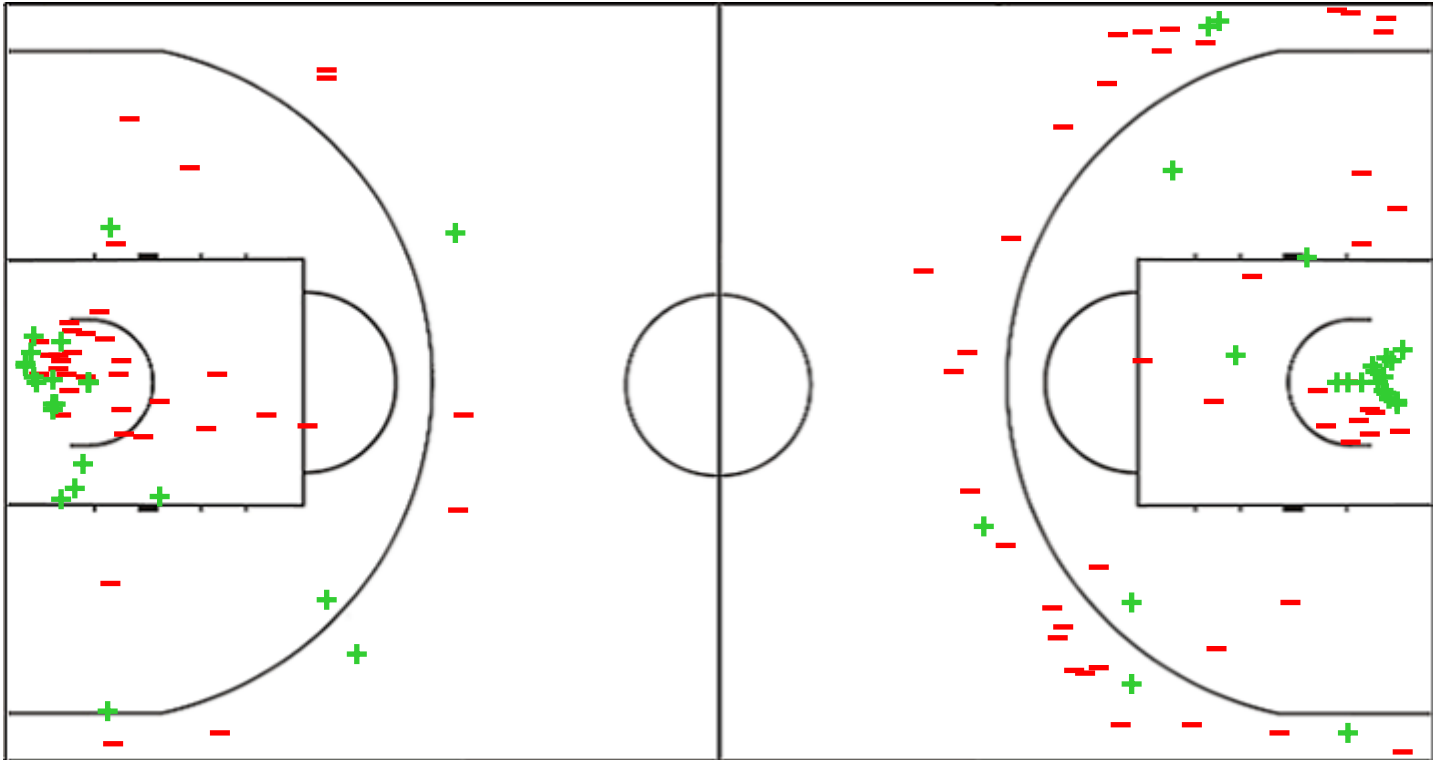

Shot Chart

KEN 61 vs 58 CPV

(16-12, 12-21, 15-13, 18-12)

Scoring by 5 min intervals:

	Q1		Q2		Q3		Q4	
KEN	4	16	21	28	32	43	52	61
CPV	3	12	27	33	41	46	46	58

KEN - Kenya

CPV - Cape Verde

KEN	M / A	%
Fied Goals	24 / 61	39
2 Points	22 / 53	42
3 Points	2 / 8	25
Free Throws	11 / 23	48

%	M / A	CPV
34	24 / 71	Fied Goals
49	19 / 39	2 Points
16	5 / 32	3 Points
56	5 / 9	Free Throws

Shot Chart

KEN 61 vs 58 CPV

(16-12, 12-21, 15-13, 18-12)

Scoring by 5 min intervals:

	Q1		Q2		Q3		Q4	
KEN	4	16	21	28	32	43	52	61
CPV	3	12	27	33	41	46	46	58