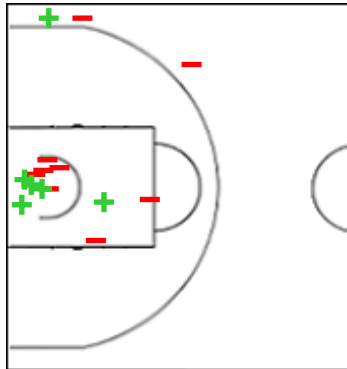

9 MENDES Monalisa

	M / A	%
Fied Goals	1 / 3	33
2 Points	0 / 1	0
3 Points	1 / 2	50
Free Throws	0 / 0	0

12 ANDRADE Vandell Lushea

	M / A	%
Fied Goals	3 / 6	50
2 Points	3 / 6	50
3 Points	0 / 0	0
Free Throws	2 / 3	67

Shot Chart

KEN 61 vs 58 CPV

(16-12, 12-21, 15-13, 18-12)

Scoring by 5 min intervals:

	Q1		Q2		Q3		Q4	
KEN	4	16	21	28	32	43	52	61
CPV	3	12	27	33	41	46	46	58

CPV - Cape Verde

13 PIRES Aylin

	M / A	%
Fied Goals	0 / 1	0
2 Points	0 / 1	0
3 Points	0 / 0	0
Free Throws	0 / 0	0

14 LIVRAMENTO Ornela

	M / A	%
Fied Goals	6 / 15	40
2 Points	5 / 12	42
3 Points	1 / 3	33
Free Throws	3 / 4	75

Shot Chart

KEN 61 vs 58 CPV

(16-12, 12-21, 15-13, 18-12)

Scoring by 5 min intervals:

	Q1		Q2		Q3		Q4	
KEN	4	16	21	28	32	43	52	61
CPV	3	12	27	33	41	46	46	58