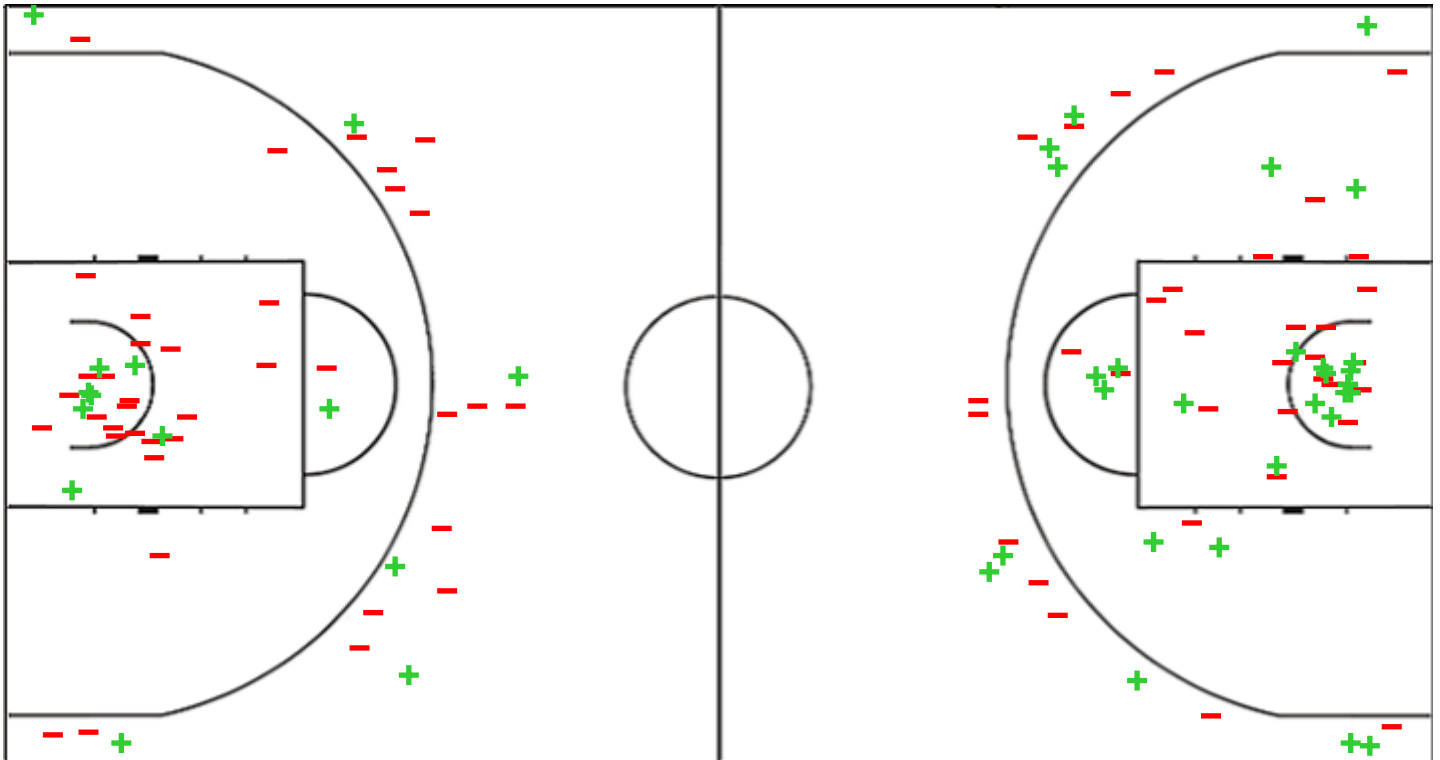

**Shot Chart**

**CPV 40 vs 71 CMR**

(19-15, 6-15, 13-16, 2-25)

Scoring by 5 min intervals:

	Q1		Q2		Q3		Q4	
<b>CPV</b>	11	19	20	25	29	38	40	40
<b>CMR</b>	11	15	22	30	41	46	63	71

**CPV - Cape Verde**

**CMR - Cameroon**