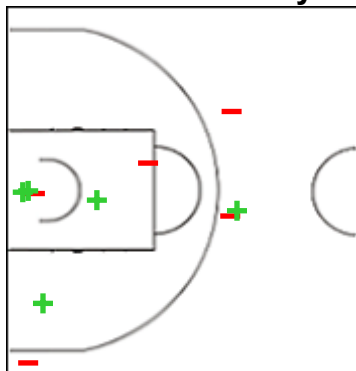

17 PEQUENO Regina

	M / A	%
Fied Goals	2 / 2	100
2 Points	2 / 2	100
3 Points	0 / 0	0
Free Throws	1 / 1	100

18 PESO Avelina

	M / A	%
Fied Goals	3 / 8	38
2 Points	3 / 8	38
3 Points	0 / 0	0
Free Throws	0 / 0	0

44 GOLOME Angelina

	M / A	%
Fied Goals	1 / 5	20
2 Points	1 / 5	20
3 Points	0 / 0	0
Free Throws	3 / 4	75

94 MIGUEL Whitney

	M / A	%
Fied Goals	5 / 10	50
2 Points	4 / 6	67
3 Points	1 / 4	25
Free Throws	0 / 0	0