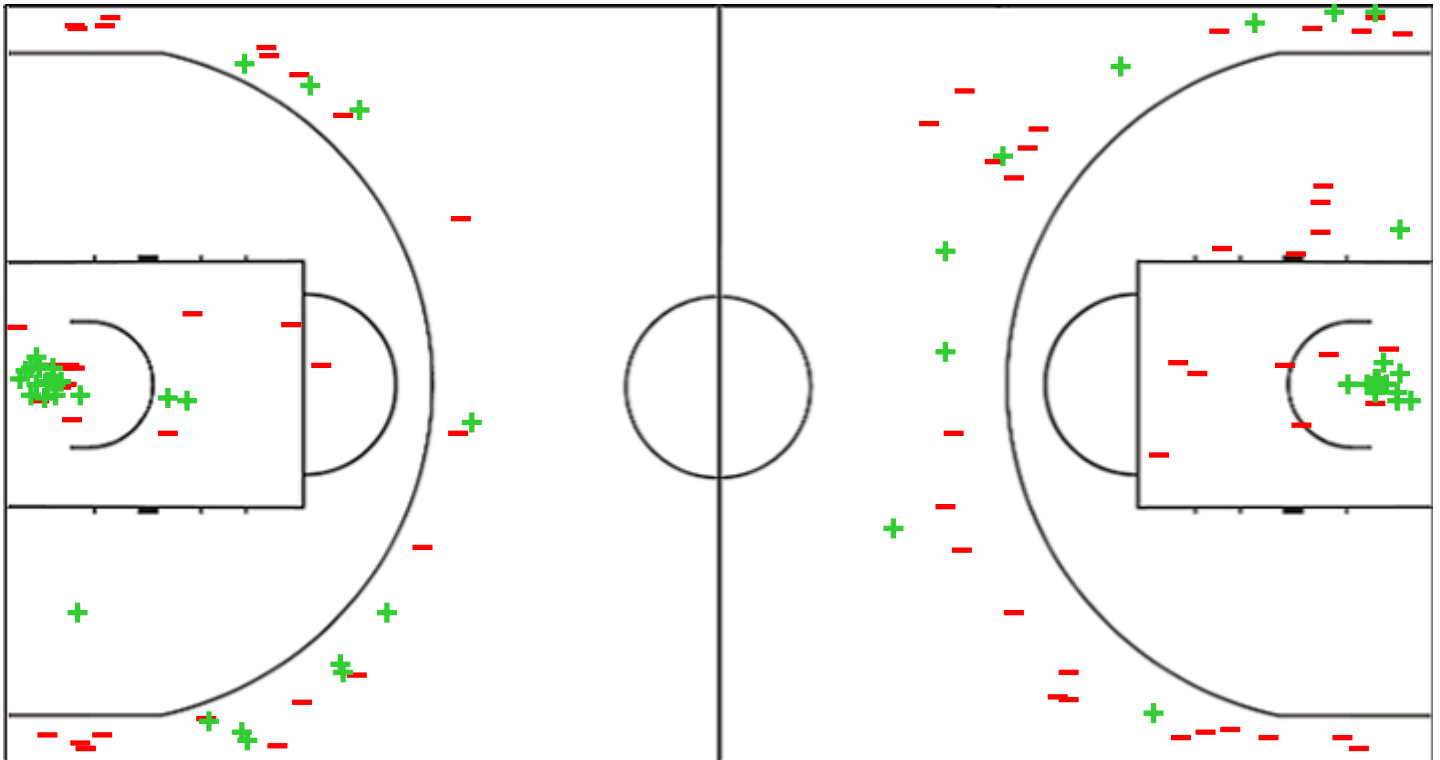

Shot Chart

ANG 82 vs 65 CPV

(28-7, 16-24, 21-18, 17-16)

Scoring by 5 min intervals:

	Q1		Q2		Q3		Q4	
ANG	10	28	35	44	52	65	73	82
CPV	7	7	20	31	42	49	55	65

ANG - Angola

CPV - Cape Verde

ANG	M / A	%
Fied Goals	31 / 64	48
2 Points	21 / 34	62
3 Points	10 / 30	33
Free Throws	10 / 14	71

%	M / A	CPV
36	22 / 61	Fied Goals
46	13 / 28	2 Points
27	9 / 33	3 Points
60	12 / 20	Free Throws

Shot Chart

ANG 82 vs 65 CPV

(28-7, 16-24, 21-18, 17-16)

Scoring by 5 min intervals:

	Q1		Q2		Q3		Q4	
ANG	10	28	35	44	52	65	73	82
CPV	7	7	20	31	42	49	55	65