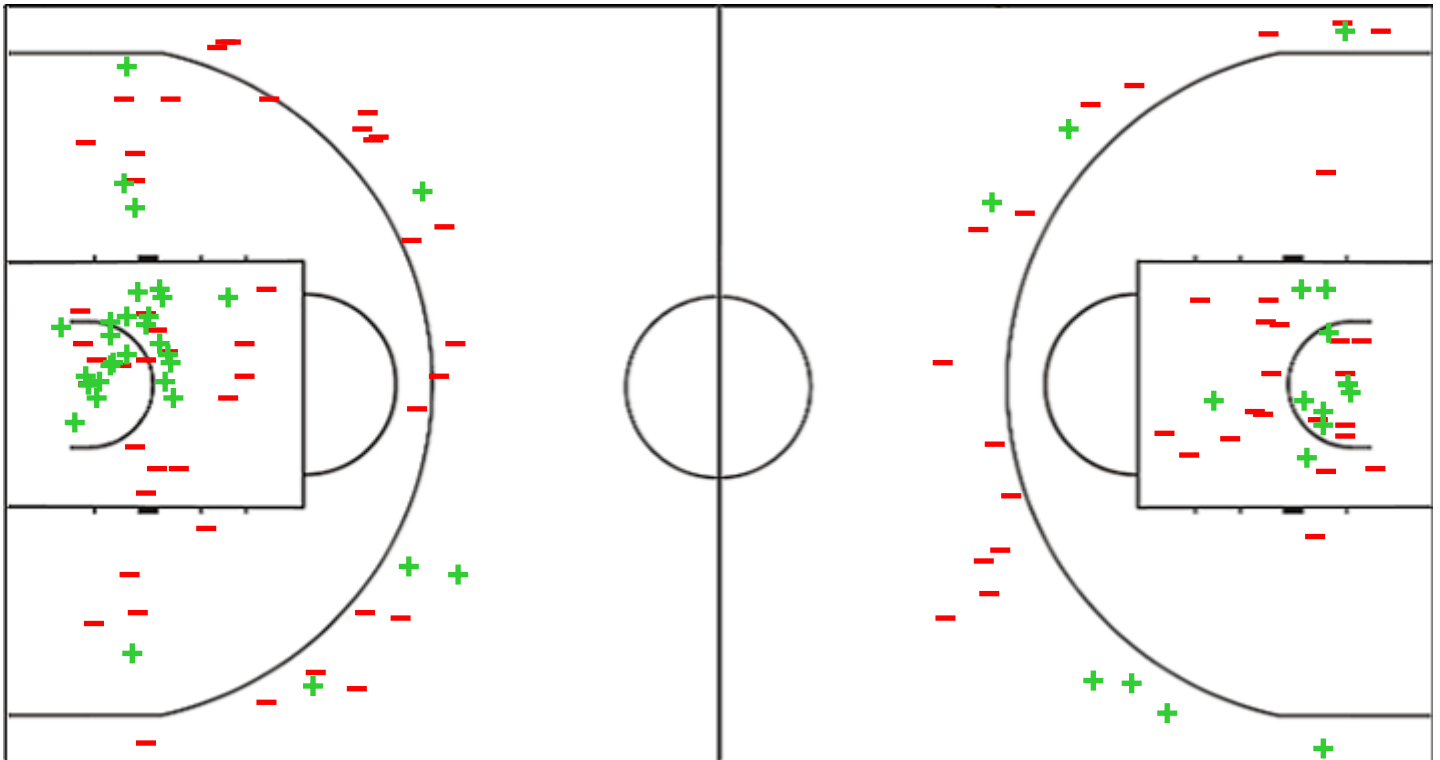

Shot Chart

CIV 81 vs 50 GUI

(20-10, 22-15, 17-15, 22-10)

Scoring by 5 min intervals:

	Q1		Q2		Q3		Q4	
CIV	12	20	33	42	48	59	68	81
GUI	2	10	15	25	33	40	43	50

CIV - Cote d'Ivoire

GUI - Guinea

CIV	M / A	%
Fied Goals	32 / 83	39
2 Points	28 / 61	46
3 Points	4 / 22	18
Free Throws	13 / 16	81

%	M / A	GUI
32	17 / 53	Fied Goals
31	10 / 32	2 Points
33	7 / 21	3 Points
47	9 / 19	Free Throws

Shot Chart

CIV 81 vs 50 GUI

(20-10, 22-15, 17-15, 22-10)

Scoring by 5 min intervals:

	Q1		Q2		Q3		Q4	
CIV	12	20	33	42	48	59	68	81
GUI	2	10	15	25	33	40	43	50