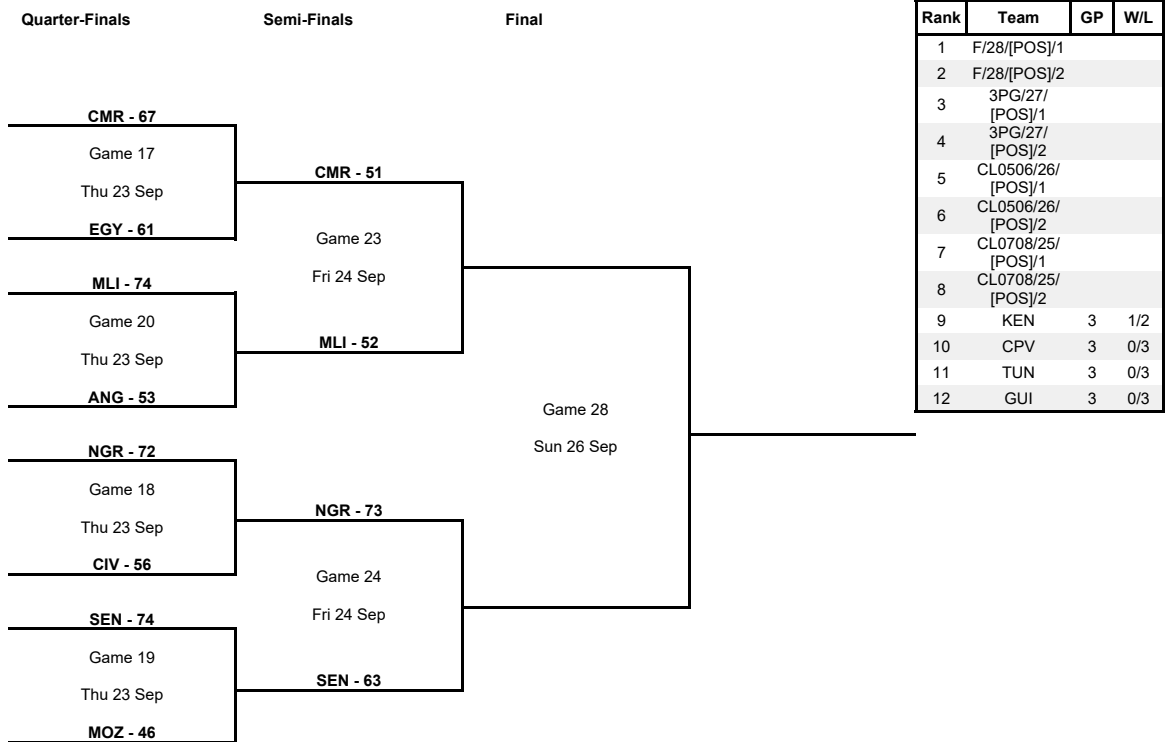

TOURNAMENT SUMMARY