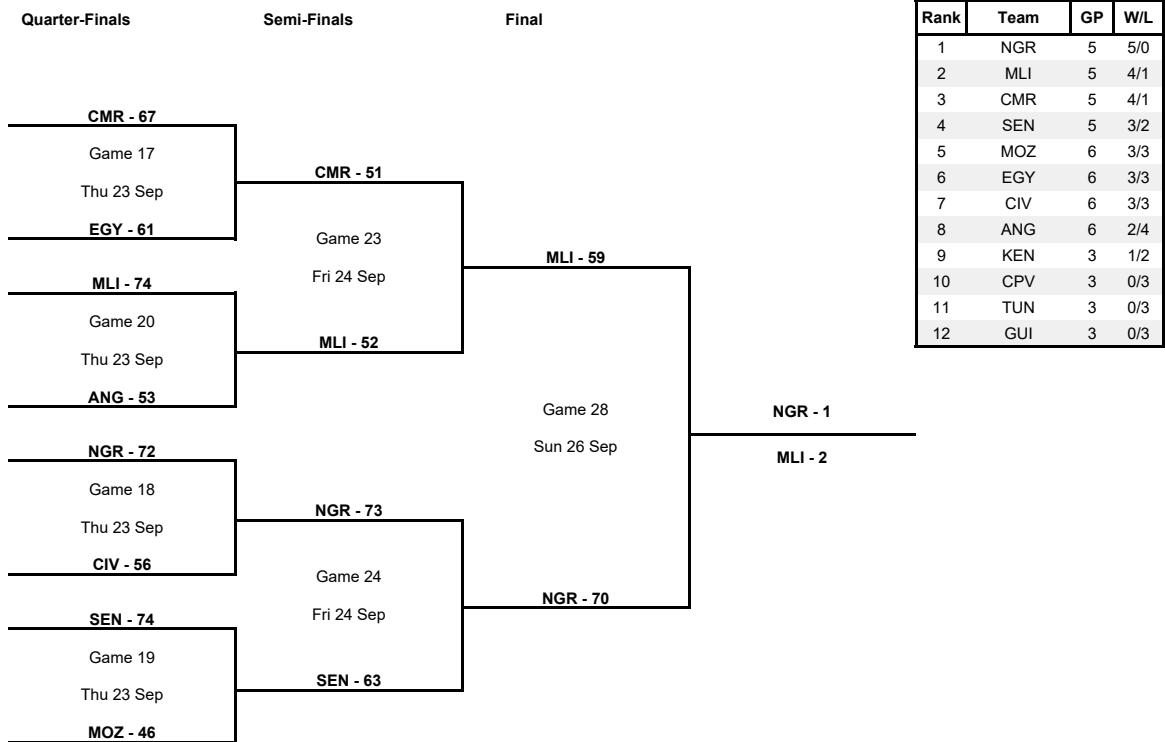

TOURNAMENT SUMMARY