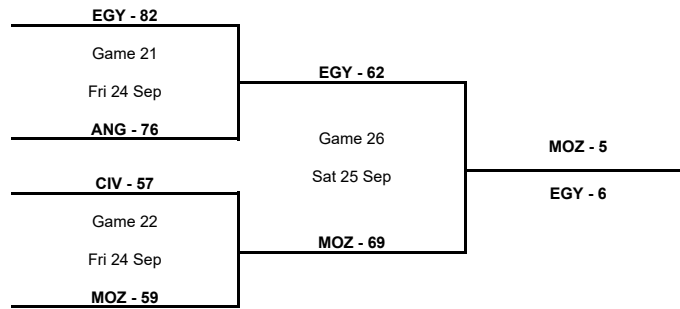

TOURNAMENT SUMMARY

Classification 5-8

Classification 5-6

Classification 7-8