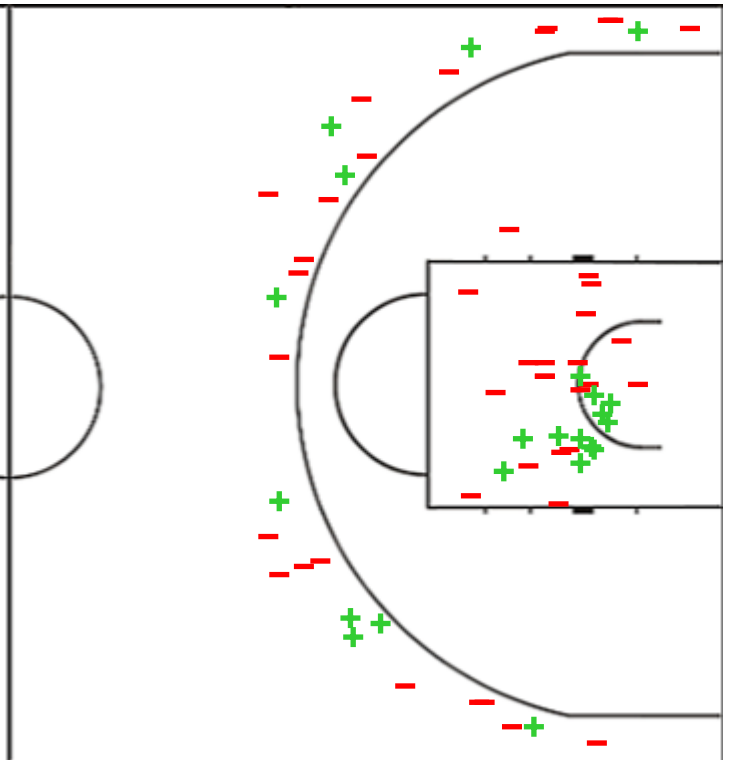

Shot Chart

NZL 50 vs 62 JPN

(20-13, 11-19, 11-15, 8-15)

Scoring by 5 min intervals:

	Q1		Q2		Q3		Q4	
NZL	4	20	26	31	34	42	45	50
JPN	8	13	23	32	39	47	58	62

NZL - New Zealand

JPN - Japan

NZL	M / A	%
Fied Goals	20 / 51	39
2 Points	16 / 32	50
3 Points	4 / 19	21
Free Throws	6 / 9	67

%	M / A	JPN
34	22 / 64	Fied Goals
38	12 / 32	2 Points
31	10 / 32	3 Points
80	8 / 10	Free Throws

GLOBAL PARTNERS

Shot Chart

NZL 50 vs 62 JPN

(20-13, 11-19, 11-15, 8-15)

Scoring by 5 min intervals:

	Q1		Q2		Q3		Q4	
NZL	4	20	26	31	34	42	45	50
JPN	8	13	23	32	39	47	58	62