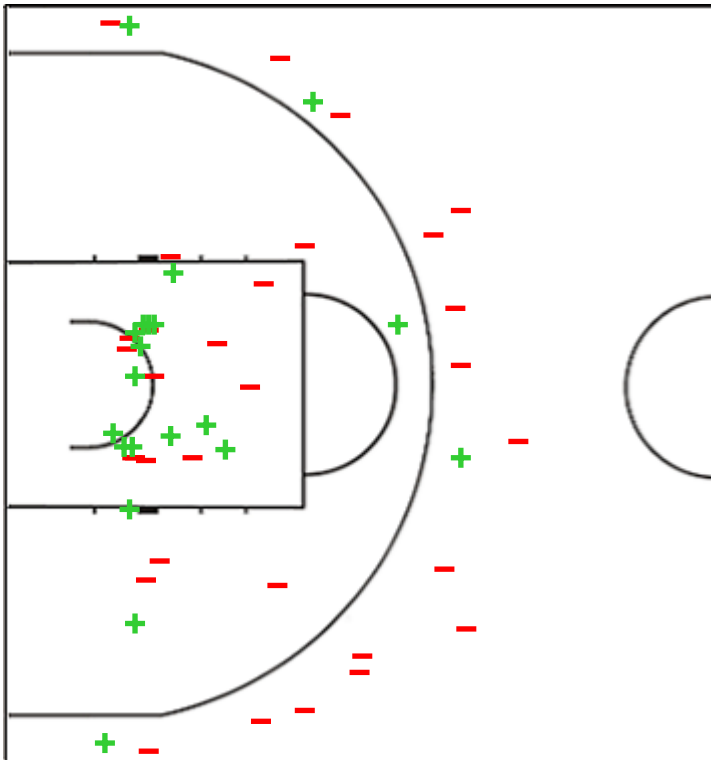

Shot Chart

NZL 50 vs 62 JPN

(20-13, 11-19, 11-15, 8-15)

Scoring by 5 min intervals:

	Q1		Q2		Q3		Q4	
NZL	4	20	26	31	34	42	45	50
JPN	8	13	23	32	39	47	58	62

NZL - New Zealand

JPN - Japan

NZL	M / A	%
Fied Goals	20 / 51	39
2 Points	16 / 32	50
3 Points	4 / 19	21
Free Throws	6 / 9	67

%	M / A	JPN
34	22 / 64	Fied Goals
38	12 / 32	2 Points
31	10 / 32	3 Points
80	8 / 10	Free Throws

GLOBAL PARTNERS

Shot Chart

NZL 50 vs 62 JPN

(20-13, 11-19, 11-15, 8-15)

Scoring by 5 min intervals:

	Q1		Q2		Q3		Q4	
NZL	4	20	26	31	34	42	45	50
JPN	8	13	23	32	39	47	58	62