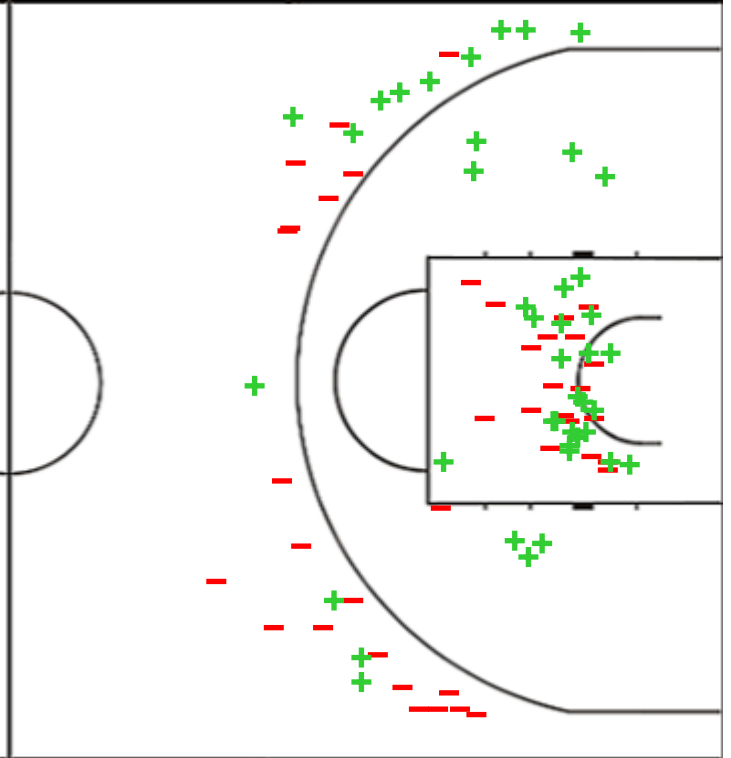

Shot Chart

PHI 56 vs 120 AUS

(20-32, 13-32, 13-27, 10-29)

Scoring by 5 min intervals:

	Q1		Q2		Q3		Q4	
PHI	6	20	23	33	43	43	53	56
AUS	18	32	47	64	75	80	104	120

PHI - Philippines

AUS - Australia

PHI	M / A	%
Fied Goals	21 / 69	30
2 Points	10 / 34	29
3 Points	11 / 35	31
Free Throws	3 / 5	60