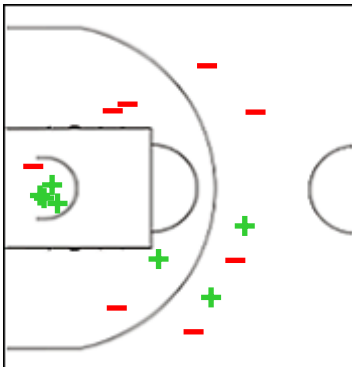

JPN - Japan

3 MAWULI Stephanie

	M / A	%
Fied Goals	3 / 9	33
2 Points	3 / 9	33
3 Points	0 / 0	0
Free Throws	0 / 0	0

20 TODO Nanako

	M / A	%
Fied Goals	0 / 2	0
2 Points	0 / 1	0
3 Points	0 / 1	0
Free Throws	0 / 0	0

23 YAMAMOTO Mai

	M / A	%
Fied Goals	2 / 11	18
2 Points	2 / 8	25
3 Points	0 / 3	0
Free Throws	0 / 0	0

27 HAYASHI Saki

	M / A	%
Fied Goals	2 / 5	40
2 Points	1 / 2	50
3 Points	1 / 3	33
Free Throws	0 / 0	0

32 MIYAZAKI Saori