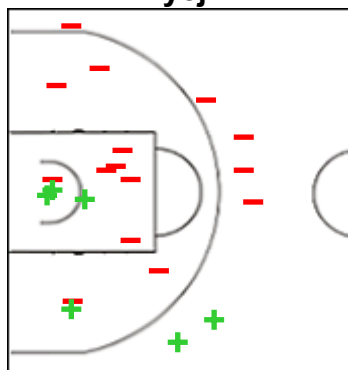

99 OKOYE Monica

	M / A	%
Fied Goals	4 / 6	67
2 Points	3 / 5	60
3 Points	1 / 1	100
Free Throws	1 / 1	100

GLOBAL PARTNERS

Shot Chart

JPN 67 vs 62 KOR

(24-18, 13-18, 6-12, 24-14)

Scoring by 5 min intervals:

	Q1		Q2		Q3		Q4	
JPN	16	24	30	37	41	43	57	67
KOR	5	18	29	36	41	48	53	62

KOR - Republic of Korea

1 SHIN Jihyun

	M / A	%
Fied Goals	1 / 3	33
2 Points	1 / 3	33
3 Points	0 / 0	0
Free Throws	0 / 0	0

5 AN Heji

	M / A	%
Fied Goals	2 / 4	50
2 Points	2 / 2	100
3 Points	0 / 2	0
Free Throws	0 / 0	0

6 CHOI Isaem

	M / A	%
Fied Goals	6 / 14	43
2 Points	2 / 8	25
3 Points	4 / 6	67
Free Throws	0 / 0	0

7 PARK Hyejin

	M / A	%
Fied Goals	6 / 21	29
2 Points	4 / 14	29
3 Points	2 / 7	29
Free Throws	0 / 0	0

9 PARK Jihyun