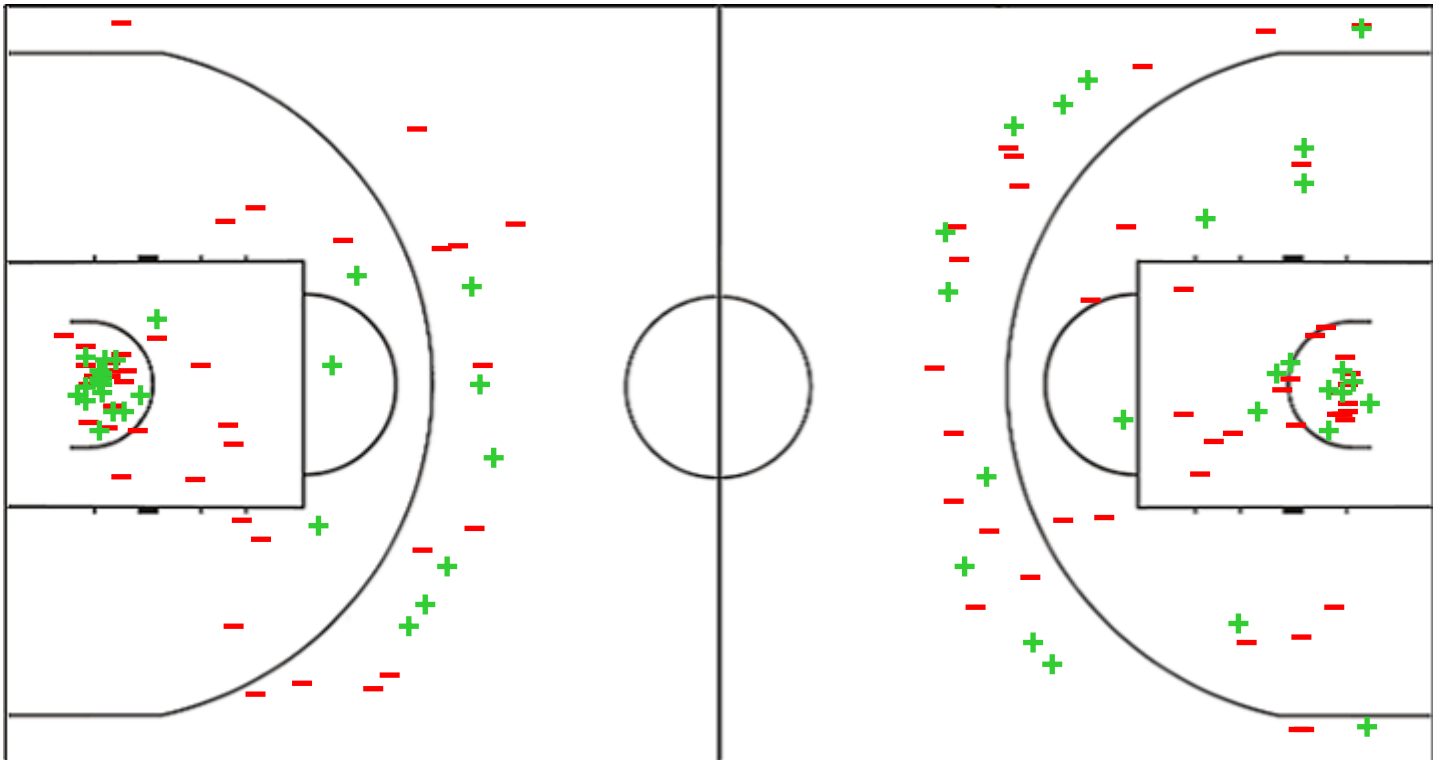

Shot Chart

JPN 67 vs 62 KOR

(24-18, 13-18, 6-12, 24-14)

Scoring by 5 min intervals:

	Q1		Q2		Q3		Q4	
JPN	16	24	30	37	41	43	57	67
KOR	5	18	29	36	41	48	53	62

JPN - Japan

KOR - Republic of Korea

JPN	M / A	%
Fied Goals	27 / 67	40
2 Points	21 / 49	43
3 Points	6 / 18	33
Free Throws	7 / 7	100

%	M / A	KOR
37	25 / 68	Fied Goals
34	14 / 41	2 Points
41	11 / 27	3 Points
25	1 / 4	Free Throws

GLOBAL PARTNERS

Shot Chart

JPN 67 vs 62 KOR

(24-18, 13-18, 6-12, 24-14)

Scoring by 5 min intervals:

	Q1		Q2		Q3		Q4	
JPN	16	24	30	37	41	43	57	67
KOR	5	18	29	36	41	48	53	62