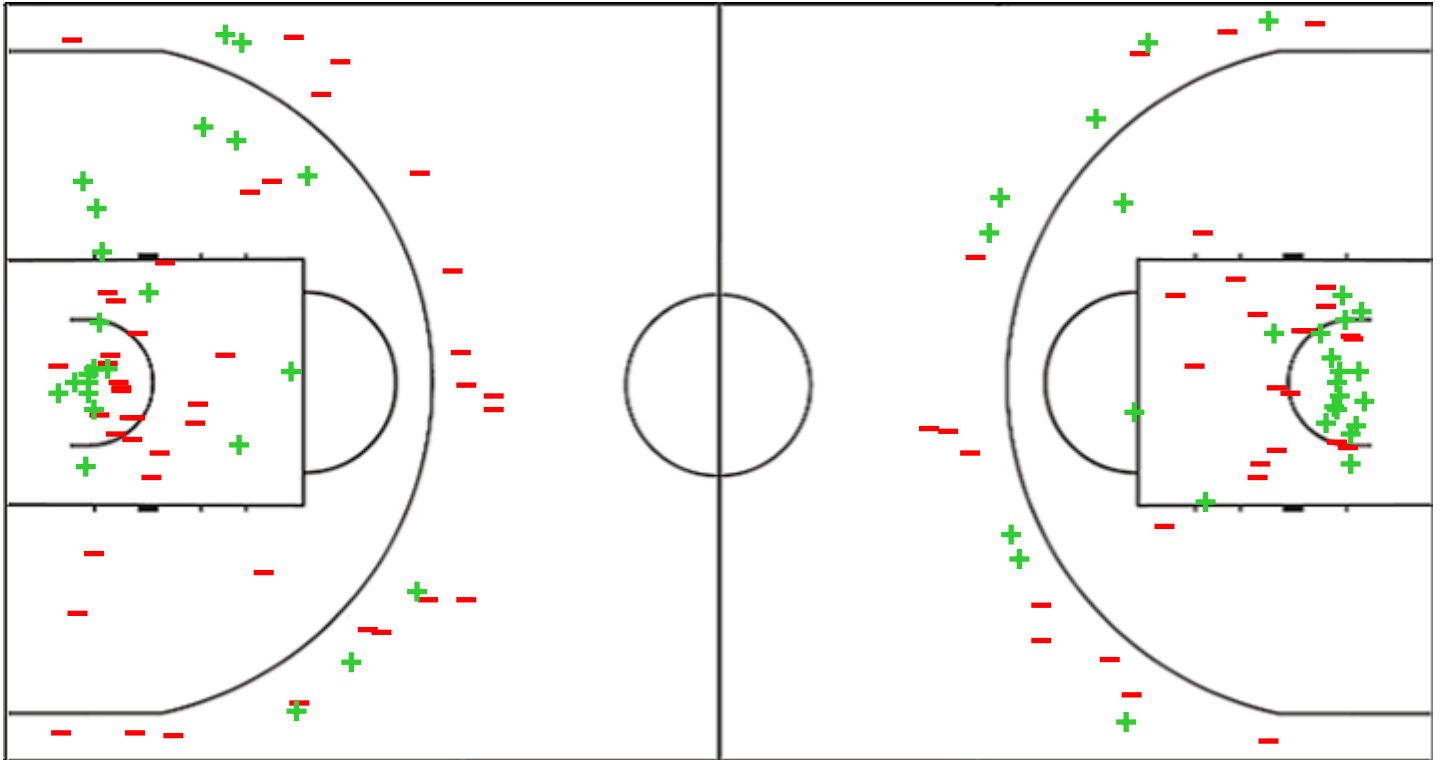

Shot Chart

INA 64 vs 76 JOR

(27-23, 12-17, 13-16, 12-20)

Scoring by 5 min intervals:

	Q1		Q2		Q3		Q4	
INA	12	27	31	39	47	52	58	64
JOR	12	23	32	40	47	56	66	76

INA - Indonesia

JOR - Jordan

INA	M / A	%
Fied Goals	24 / 67	36
2 Points	19 / 44	43
3 Points	5 / 23	22
Free Throws	11 / 15	73

%	M / A	JOR
47	28 / 59	Fied Goals
51	20 / 39	2 Points
40	8 / 20	3 Points
55	12 / 22	Free Throws

GLOBAL PARTNERS

Shot Chart

INA 64 vs 76 JOR

(27-23, 12-17, 13-16, 12-20)

Scoring by 5 min intervals:

	Q1		Q2		Q3		Q4	
INA	12	27	31	39	47	52	58	64
JOR	12	23	32	40	47	56	66	76