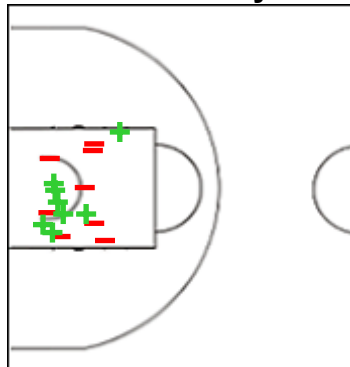

JOR - Jordan

1 FADDA Dana

	M / A	%
Fied Goals	1 / 3	33
2 Points	1 / 3	33
3 Points	0 / 0	0
Free Throws	2 / 2	100

6 HADDAD Juna

	M / A	%
Fied Goals	2 / 2	100
2 Points	1 / 1	100
3 Points	1 / 1	100
Free Throws	0 / 0	0

9 CLOUD Natasha Emily

	M / A	%
Fied Goals	6 / 15	40
2 Points	3 / 8	38
3 Points	3 / 7	43
Free Throws	4 / 8	50

10 ABU JBARA Liliana

	M / A	%
Fied Goals	2 / 2	100
2 Points	1 / 1	100
3 Points	1 / 1	100
Free Throws	1 / 2	50

12 ABDO Rasha

	M / A	%
Fied Goals	3 / 9	33
2 Points	1 / 4	25
3 Points	2 / 5	40
Free Throws	2 / 2	100

15 AL HINN Marya

	M / A	%
Fied Goals	8 / 16	50
2 Points	8 / 16	50
3 Points	0 / 0	0
Free Throws	3 / 6	50