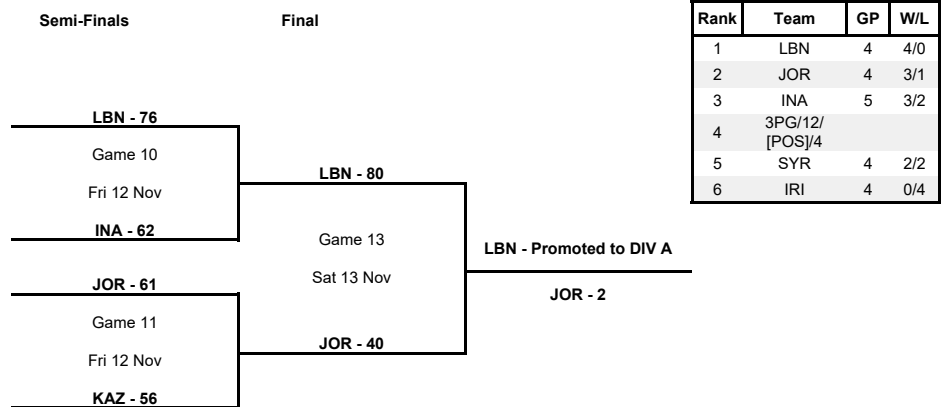

Qualification Semi-Finals

Phase	Game No	Teams	Date	Start Time	Location	Attendance	Final	Q1	Q2	Q3	Q4
Qualification Semi-Finals	A	SYR vs KAZ	Wed 10 Nov	16:00	Prince Hamza	0	69-87	13-21	19-22	11-18	26-26
		INA vs IRI	Wed 10 Nov	19:00	Prince Hamza	0	76-68	10-12	28-13	20-29	18-14

Semi-Finals

Phase	Game No	Teams	Date	Start Time	Location	Attendance	Final	Q1	Q2	Q3	Q4
Semi-Finals	A	LBN vs INA	Fri 12 Nov	16:00	Prince Hamza	200	76-62	16-18	19-18	18-12	23-14
		JOR vs KAZ	Fri 12 Nov	19:00	Prince Hamza	200	61-56	20-14	8-12	18-15	15-15

Classification 5-6

Phase	Game No	Teams	Date	Start Time	Location	Attendance	Final	Q1	Q2	Q3	Q4
Classification 5-6	A	SYR vs IRI	Fri 12 Nov	13:00	Prince Hamza	22	63-58	7-17	16-13	23-14	17-14

3rd Place Game

Phase	Game No	Teams	Date	Start Time	Location	Attendance	Final	Q1	Q2	Q3	Q4
3rd Place Game	A	INA vs KAZ	Sat 13 Nov	16:00	Prince Hamza	256	79-55	20-10	18-19	25-16	16-10

Final

Phase	Game No	Teams	Date	Start Time	Location	Attendance	Final	Q1	Q2	Q3	Q4
Final	A	LBN vs JOR	Sat 13 Nov	19:00	Prince Hamza	100	80-40	26-5	14-14	31-6	9-15

TOURNAMENT SUMMARY

Legend :	Classification	Diff.	Difference	DSQ	Disqualified	GP	Games played
Class.	Overtime	Qx	Quarter Time	W/L	Win/Loss		