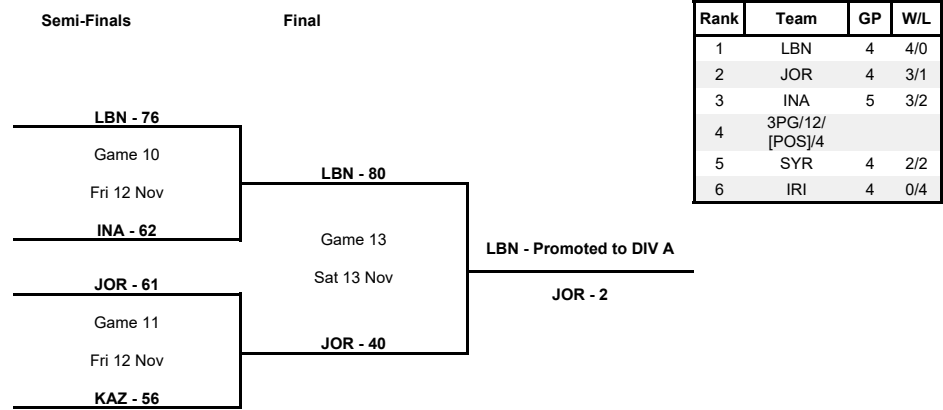

Qualification Semi-Finals

Phase	Game No	Teams	Date	Start Time	Location	Attendance	Final	Q1	Q2	Q3	Q4
Qualification Semi-Finals	A	SYR vs KAZ	Wed 10 Nov	16:00	Prince Hamza	0	69-87	13-21	19-22	11-18	26-26
		INA vs IRI	Wed 10 Nov	19:00	Prince Hamza	0	76-68	10-12	28-13	20-29	18-14

Semi-Finals

Phase	Game No	Teams	Date	Start Time	Location	Attendance	Final	Q1	Q2	Q3	Q4
Semi-Finals	A	LBN vs INA	Fri 12 Nov	16:00	Prince Hamza	200	76-62	16-18	19-18	18-12	23-14
		JOR vs KAZ	Fri 12 Nov	19:00	Prince Hamza	200	61-56	20-14	8-12	18-15	15-15

Classification 5-6

Phase	Game No	Teams	Date	Start Time	Location	Attendance	Final	Q1	Q2	Q3	Q4
Classification 5-6	A	SYR vs IRI	Fri 12 Nov	13:00	Prince Hamza	22	63-58	7-17	16-13	23-14	17-14

3rd Place Game

Phase	Game No	Teams	Date	Start Time	Location	Attendance	Final	Q1	Q2	Q3	Q4
3rd Place Game	A	INA vs KAZ	Sat 13 Nov	16:00	Prince Hamza	256	79-55	20-10	18-19	25-16	16-10

Final

Phase	Game No	Teams	Date	Start Time	Location	Attendance	Final	Q1	Q2	Q3	Q4
Final	A	LBN vs JOR	Sat 13 Nov	19:00	Prince Hamza	100	80-40	26-5	14-14	31-6	9-15

TOURNAMENT SUMMARY

Legend :	Classification	Diff.	Difference	DSQ	Disqualified	GP	Games played
Class.	Overtime	Qx	Quarter Time	W/L	Win/Loss		