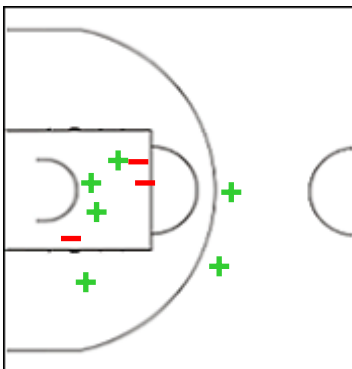

45 NDOUR Astou

	M / A	%
Fied Goals	6 / 9	67
2 Points	4 / 7	57
3 Points	2 / 2	100
Free Throws	1 / 2	50