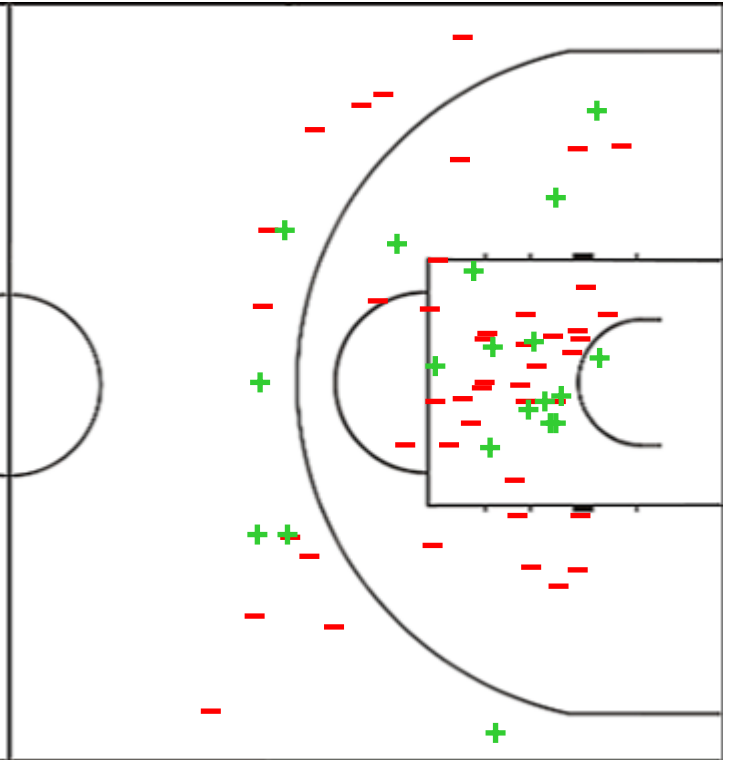

ESP - Spain

BLR	M / A	%
Fied Goals	21 / 56	38
2 Points	20 / 43	47
3 Points	1 / 13	8
Free Throws	10 / 14	71

%	M / A	ESP
30	19 / 64	Fied Goals
29	14 / 48	2 Points
31	5 / 16	3 Points
62	8 / 13	Free Throws