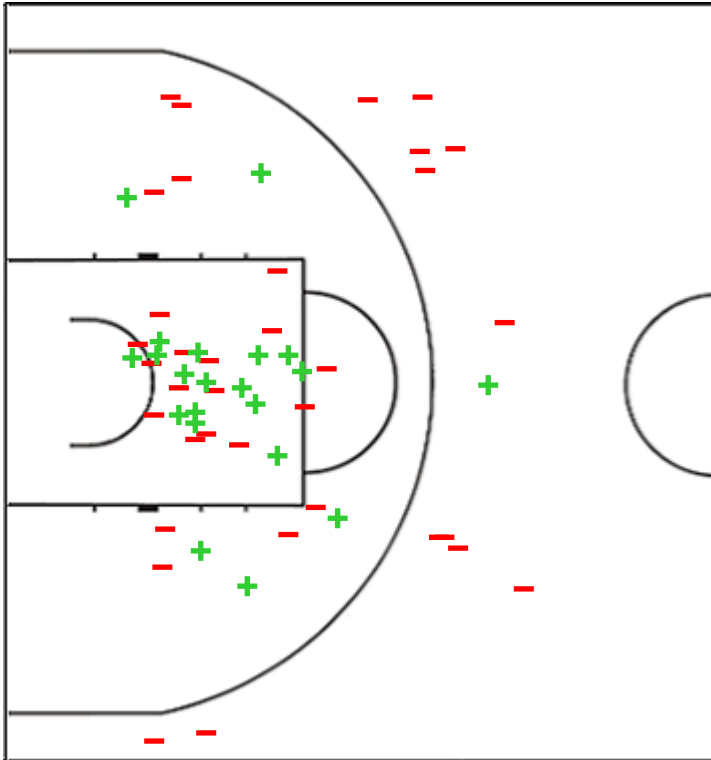

FIBA Women's EuroBasket 2021

Venue: Pabellon Municipal Fuente de San Luis
Game Date: THU 17 JUN 2021
Game Time: 21:00

Game No: A/2
Attendance: 1 042
Game Duration: 01:43

Shot Chart

BLR 53 vs 51 ESP

(14-9, 7-13, 14-11, 18-18)

Scoring by 5 min intervals:

	Q1		Q2		Q3		Q4	
BLR	8	14	16	21	29	35	46	53
ESP	5	9	15	22	30	33	40	51

BLR - Belarus