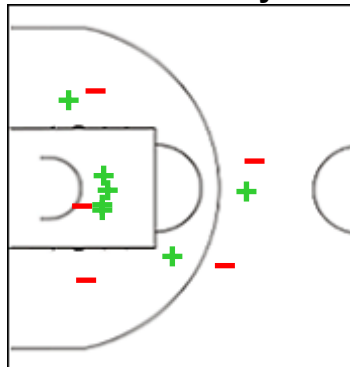

BLR - Belarus

5 TARASAVA Aliaksandra

	M / A	%
Fied Goals	1 / 5	20
2 Points	1 / 4	25
3 Points	0 / 1	0
Free Throws	0 / 0	0

7 RYTSIKAVA Yuliya

	M / A	%
Fied Goals	0 / 2	0
2 Points	0 / 0	0
3 Points	0 / 2	0
Free Throws	0 / 0	0

8 LIKHTAROVICH Tatsiana

	M / A	%
Fied Goals	1 / 9	11
2 Points	1 / 7	14
3 Points	0 / 2	0
Free Throws	0 / 0	0

9 ZIUZKOVA Volha

	M / A	%
Fied Goals	2 / 4	50
2 Points	2 / 3	67
3 Points	0 / 1	0
Free Throws	0 / 0	0

10 VERAMEYENKA Anastasiya

	M / A	%
Fied Goals	3 / 8	38
2 Points	3 / 8	38
3 Points	0 / 0	0
Free Throws	1 / 2	50

13 PAPOVA Maryia

	M / A	%
Fied Goals	7 / 12	58
2 Points	6 / 9	67
3 Points	1 / 3	33
Free Throws	4 / 4	100