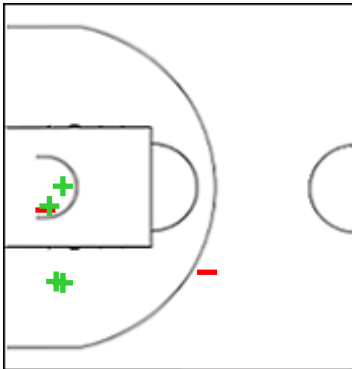

Shot Chart

ESP 76 vs 55 SWE

(21-9, 26-8, 11-18, 18-20)

Scoring by 5 min intervals:

	Q1		Q2		Q3		Q4	
ESP	10	21	30	47	52	58	66	76
SWE	8	9	9	17	24	35	47	55

ESP - Spain

5 OUVINA Cristina

	M / A	%
Fied Goals	4 / 6	67
2 Points	4 / 5	80
3 Points	0 / 1	0
Free Throws	0 / 0	0