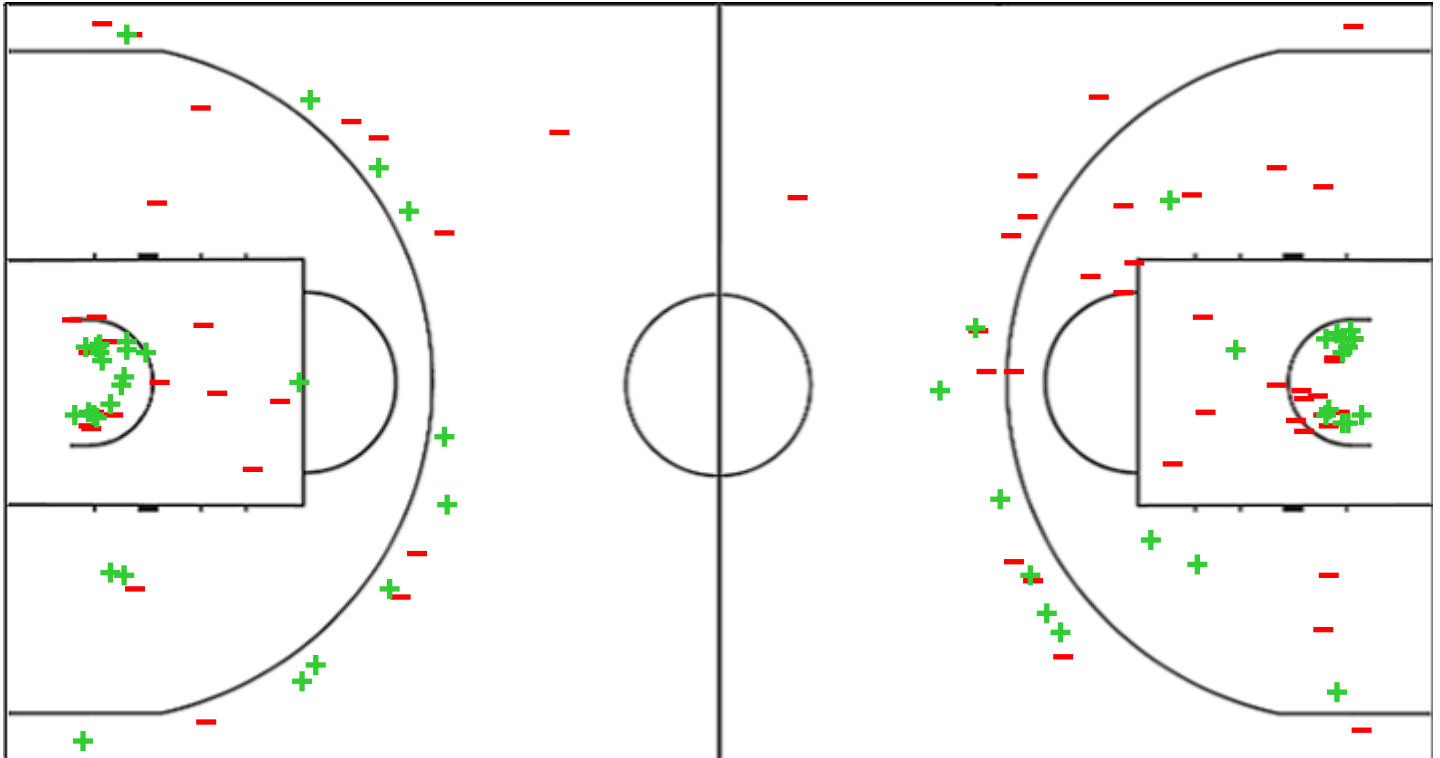

FIBA Women's EuroBasket 2021

Venue: Pabellon Municipal Fuente de San Luis
Game Date: FRI 18 JUN 2021
Game Time: 21:00

Game No: A/3
Attendance: 1 503
Game Duration: 01:33

Shot Chart

ESP 76 vs 55 SWE

(21-9, 26-8, 11-18, 18-20)

Scoring by 5 min intervals:

	Q1		Q2		Q3		Q4	
ESP	10	21	30	47	52	58	66	76
SWE	8	9	9	17	24	35	47	55

ESP - Spain

SWE - Sweden

ESP	M / A	%
Fied Goals	28 / 53	53
2 Points	18 / 34	53
3 Points	10 / 19	53
Free Throws	10 / 12	83

%	M / A	SWE
38	23 / 60	Fied Goals
40	17 / 42	2 Points
33	6 / 18	3 Points
50	3 / 6	Free Throws