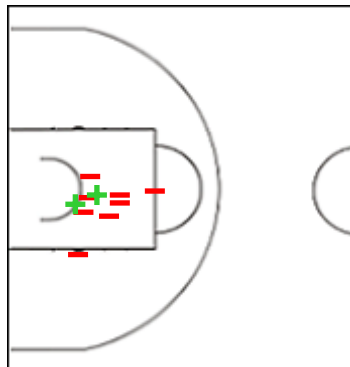

12 SOTIRIOU Aikaterina

	M / A	%
Fied Goals	3 / 6	50
2 Points	2 / 2	100
3 Points	1 / 4	25
Free Throws	0 / 0	0

13 LOUKA Vasiliki

	M / A	%
Fied Goals	1 / 3	33
2 Points	1 / 3	33
3 Points	0 / 0	0
Free Throws	0 / 0	0

Shot Chart
GRE 51 vs 85 SRB

(13-17, 3-23, 21-25, 14-20)

Scoring by 5 min intervals:

	Q1		Q2		Q3		Q4	
GRE	7	13	13	16	21	37	40	51
SRB	15	17	30	40	55	65	74	85

GRE - Greece
15 SPANOU Artemis

	M / A	%
Fied Goals	4 / 6	67
2 Points	4 / 5	80
3 Points	0 / 1	0
Free Throws	2 / 3	67

23 TSINEKE Elena

	M / A	%
Fied Goals	2 / 5	40
2 Points	2 / 4	50
3 Points	0 / 1	0
Free Throws	2 / 2	100

26 DIELA Ioanna

	M / A	%
Fied Goals	0 / 2	0
2 Points	0 / 2	0
3 Points	0 / 0	0
Free Throws	0 / 0	0

34 FASOULA Maria