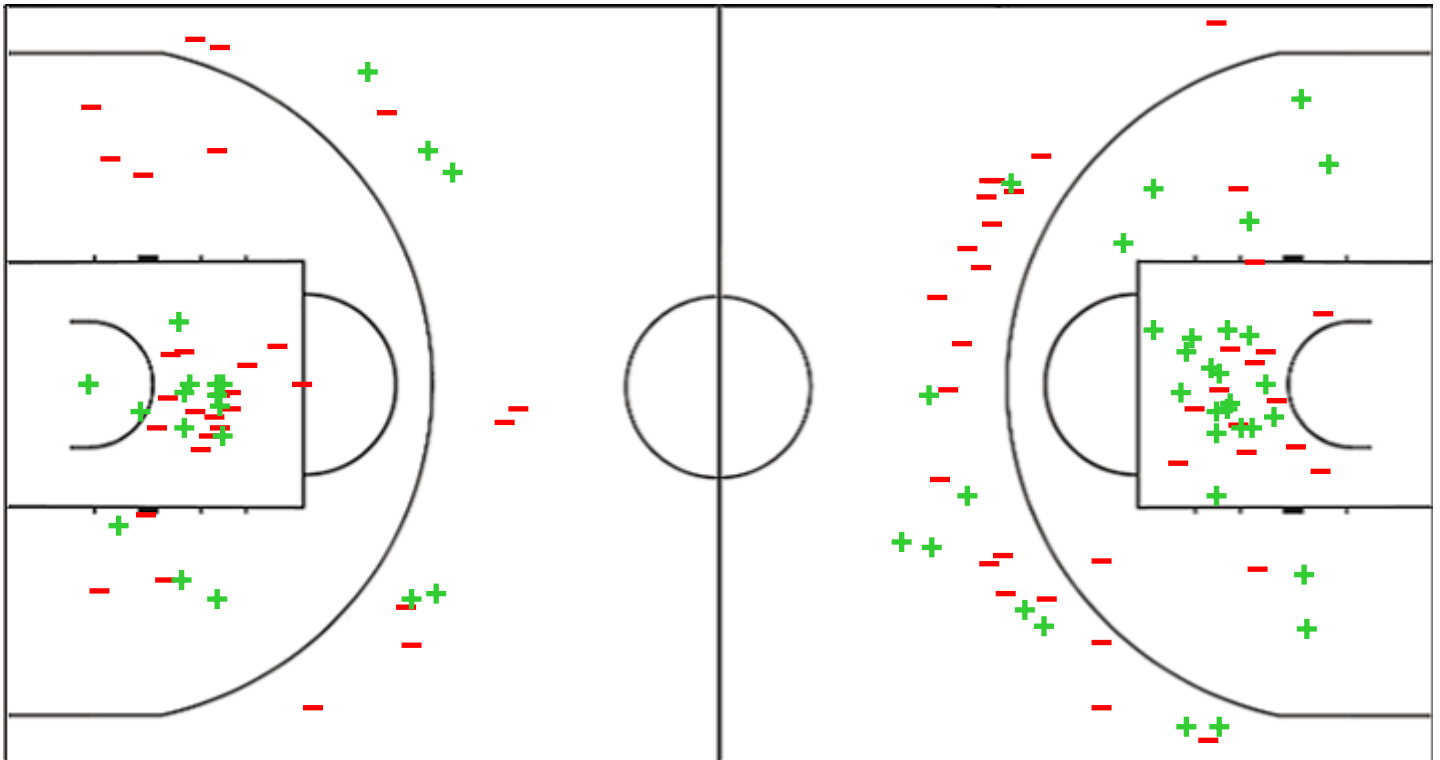

FIBA Women's EuroBasket 2021

Venue: Pabellon Municipal Fuente de San Luis
Game Date: FRI 18 JUN 2021
Game Time: 12:00

Game No: B/4
Attendance: 0
Game Duration: 01:44

Shot Chart

GRE 51 vs 85 SRB

(13-17, 3-23, 21-25, 14-20)

Scoring by 5 min intervals:

	Q1		Q2		Q3		Q4	
GRE	7	13	13	16	21	37	40	51
SRB	15	17	30	40	55	65	74	85

GRE - Greece

SRB - Serbia

GRE	M / A	%
Fied Goals	20 / 50	40
2 Points	15 / 37	41
3 Points	5 / 13	38
Free Throws	6 / 9	67

%	M / A	SRB
48	33 / 69	Fied Goals
60	24 / 40	2 Points
31	9 / 29	3 Points
71	10 / 14	Free Throws