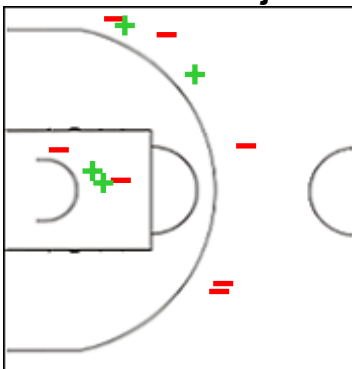

10 BUTULIJA Dajana

	M / A	%
Fied Goals	4 / 11	36
2 Points	2 / 4	50
3 Points	2 / 7	29
Free Throws	1 / 1	100