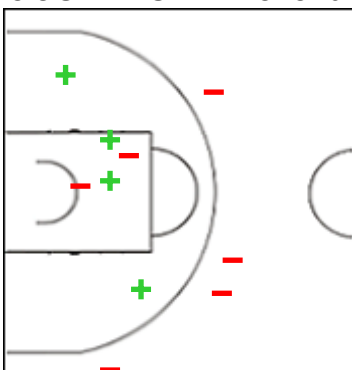

8 JOVANOVIC Nevena

	M / A	%
Fied Goals	4 / 10	40
2 Points	4 / 6	67
3 Points	0 / 4	0
Free Throws	0 / 0	0