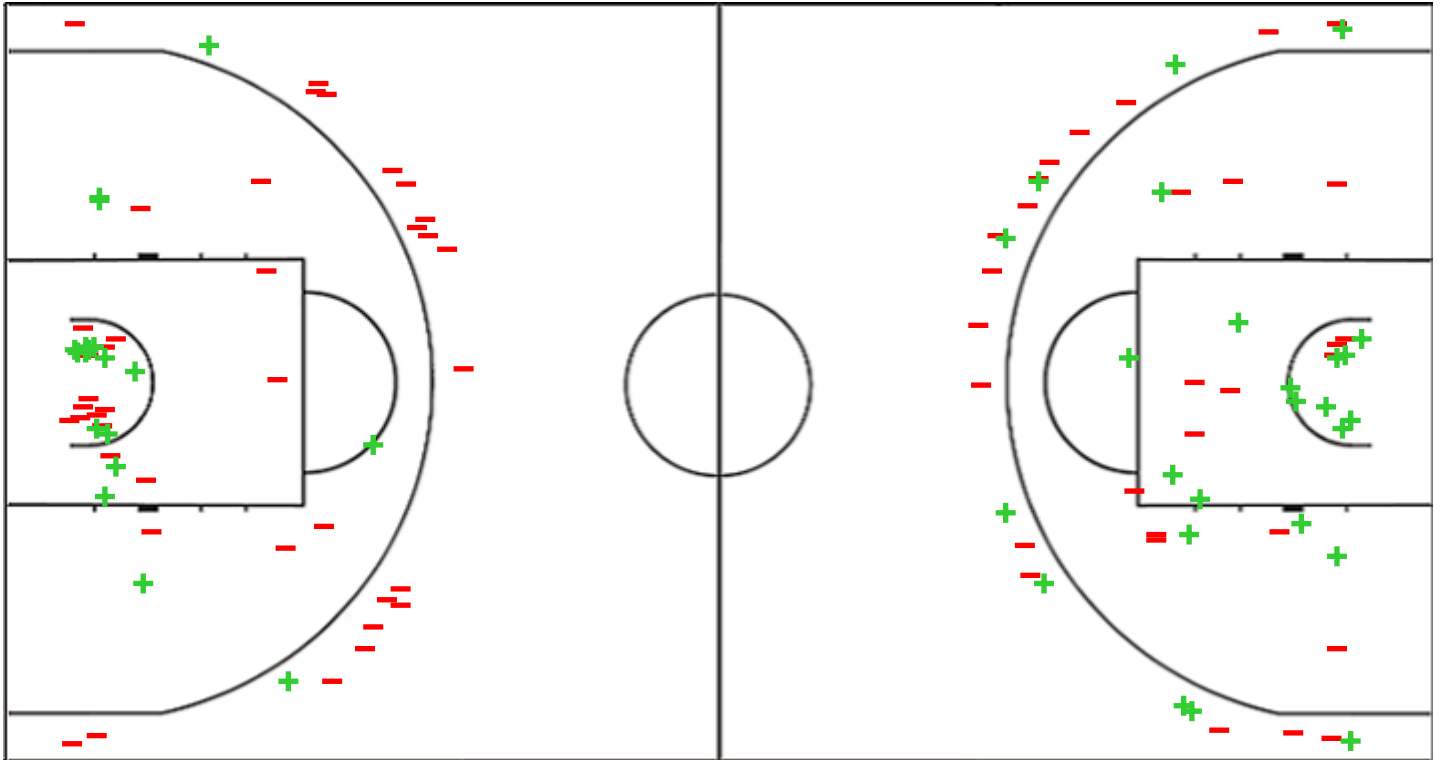

## Shot Chart

### ITA 46 vs 64 SWE

(11-19, 9-11, 17-15, 9-19)

Scoring by 5 min intervals:

	Q1		Q2		Q3		Q4	
<b>ITA</b>	7	11	14	20	26	37	41	46
<b>SWE</b>	8	19	25	30	37	45	52	64

ITA - Italy

SWE - Sweden

ITA	M / A	%
Fied Goals	18 / 57	32
2 Points	16 / 36	44
3 Points	2 / 21	10
Free Throws	8 / 11	73