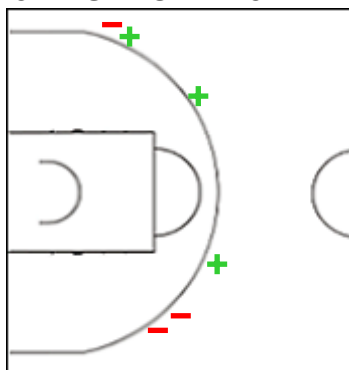

8 NYSTROM Ellen

	M / A	%
Fied Goals	3 / 6	50
2 Points	0 / 0	0
3 Points	3 / 6	50
Free Throws	0 / 0	0