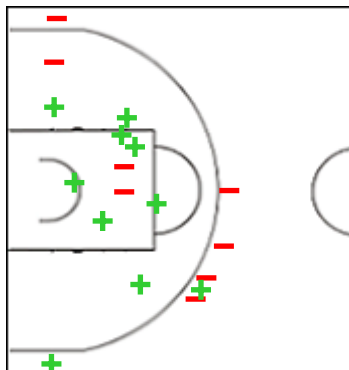

6 ELDEBRINK Frida

	M / A	%
Fied Goals	10 / 18	56
2 Points	8 / 11	73
3 Points	2 / 7	29
Free Throws	0 / 1	0