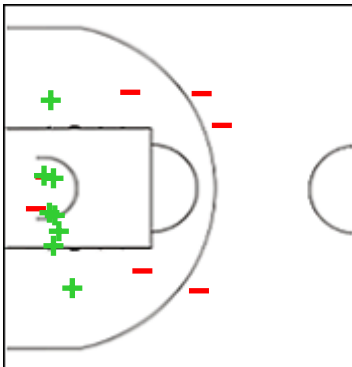

9 ZANDALASINI Cecilia

	M / A	%
Fied Goals	8 / 15	53
2 Points	8 / 12	67
3 Points	0 / 3	0
Free Throws	3 / 4	75