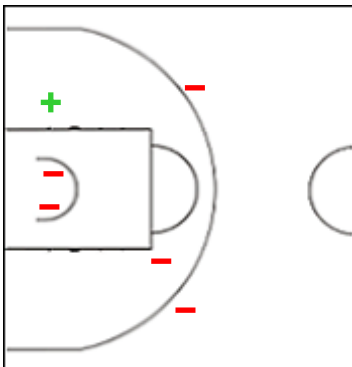

30 ATTURA Beatrice

	M / A	%
Fied Goals	1 / 6	17
2 Points	1 / 4	25
3 Points	0 / 2	0
Free Throws	0 / 0	0