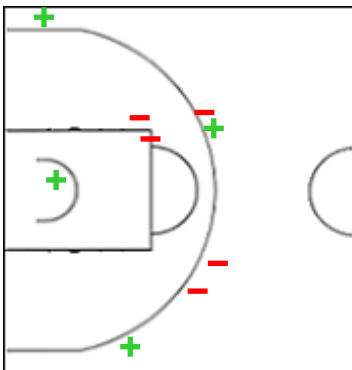

Shot Chart

ITA 46 vs 64 SWE

(11-19, 9-11, 17-15, 9-19)

Scoring by 5 min intervals:

	Q1		Q2		Q3		Q4	
ITA	7	11	14	20	26	37	41	46
SWE	8	19	25	30	37	45	52	64

SWE - Sweden

5 LOYD Kalis

	M / A	%
Fied Goals	4 / 9	44
2 Points	1 / 3	33
3 Points	3 / 6	50
Free Throws	0 / 0	0