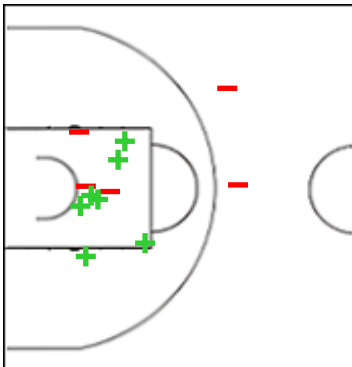

10 VERAMEYENKA Anastasiya

	M / A	%
Fied Goals	7 / 12	58
2 Points	7 / 10	70
3 Points	0 / 2	0
Free Throws	2 / 3	67