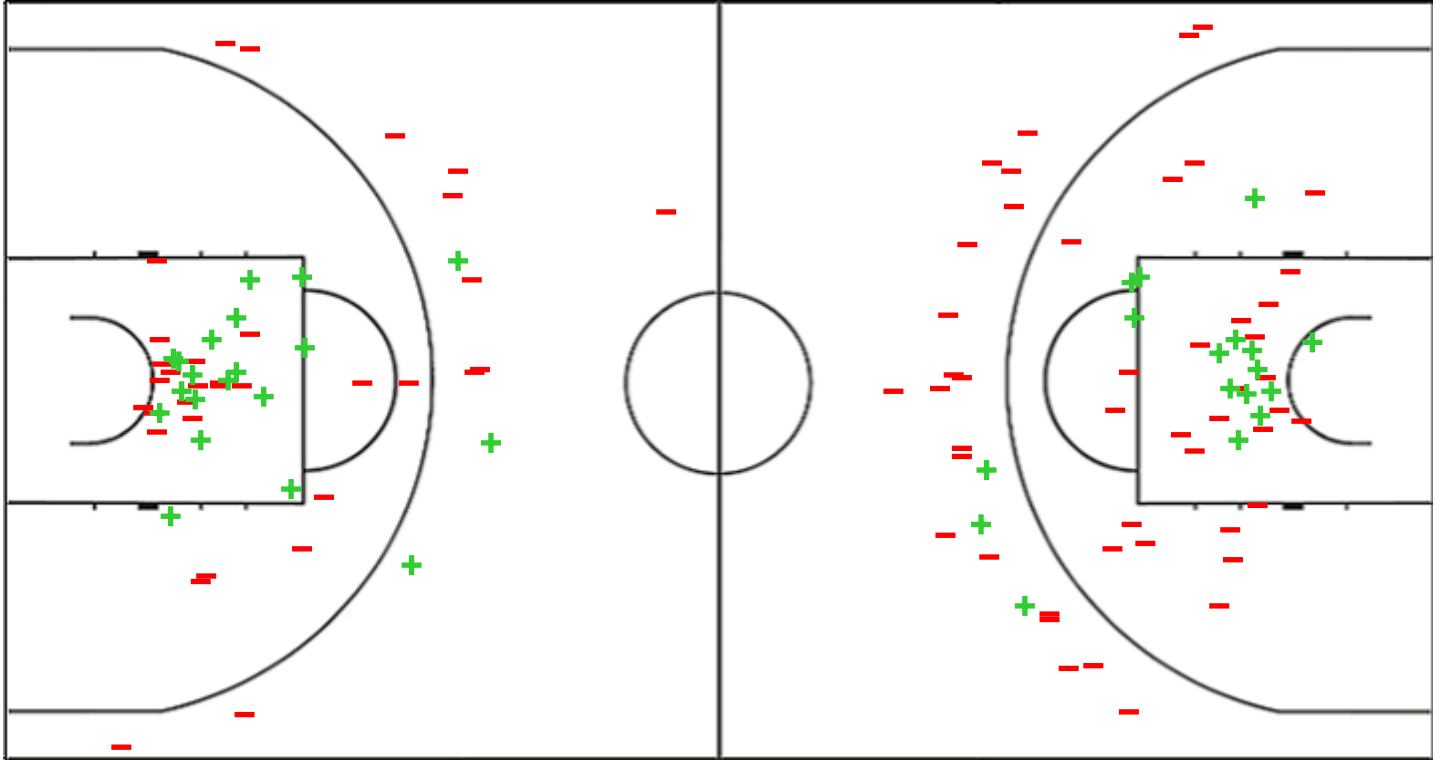

## Shot Chart

### BLR 58 vs 46 SWE

(15-10, 11-4, 19-17, 13-15)

Scoring by 5 min intervals:

	Q1		Q2		Q3		Q4	
<b>BLR</b>	7	15	23	26	33	45	49	58
<b>SWE</b>	7	10	12	14	25	31	37	46

BLR - Belarus

SWE - Sweden

BLR	M / A	%
Fied Goals	20 / 53	38
2 Points	17 / 39	44
3 Points	3 / 14	21
Free Throws	15 / 20	75