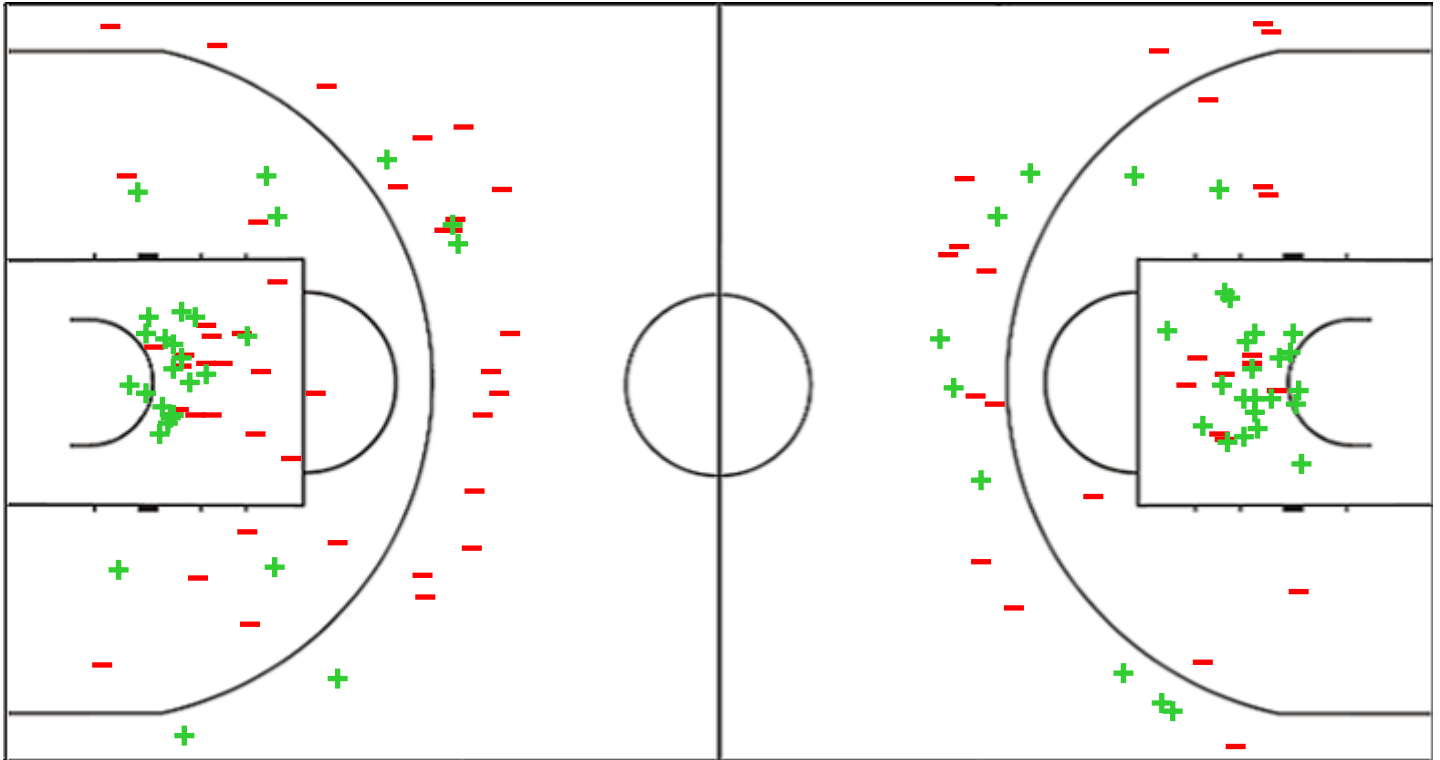

FIBA Women's EuroBasket 2021

Venue: Pabellon Municipal Fuente de San Luis
Game Date: SAT 26 JUN 2021
Game Time: 12:00

Game No: 33
Attendance: 451
Game Duration: 01:25

Shot Chart

SWE 63 vs 82 BIH

(10-25, 21-30, 19-11, 13-16)

Scoring by 5 min intervals:

	Q1		Q2		Q3		Q4	
SWE	6	10	25	31	40	50	55	63
BIH	11	25	40	55	59	66	75	82

SWE - Sweden

BIH - Bosnia and Herzegovina

SWE	M / A	%
Fied Goals	28 / 70	40
2 Points	23 / 47	49
3 Points	5 / 23	22
Free Throws	2 / 4	50

%	M / A	BIH
55	32 / 58	Fied Goals
63	24 / 38	2 Points
40	8 / 20	3 Points
91	10 / 11	Free Throws