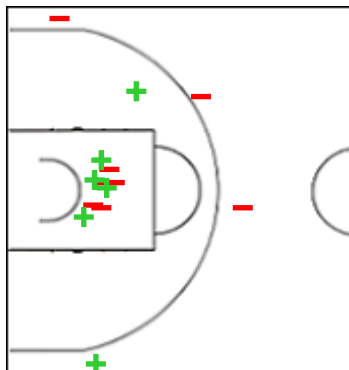

5 LOYD Kalis

	M / A	%
Fied Goals	6 / 14	43
2 Points	5 / 10	50
3 Points	1 / 4	25
Free Throws	0 / 0	0