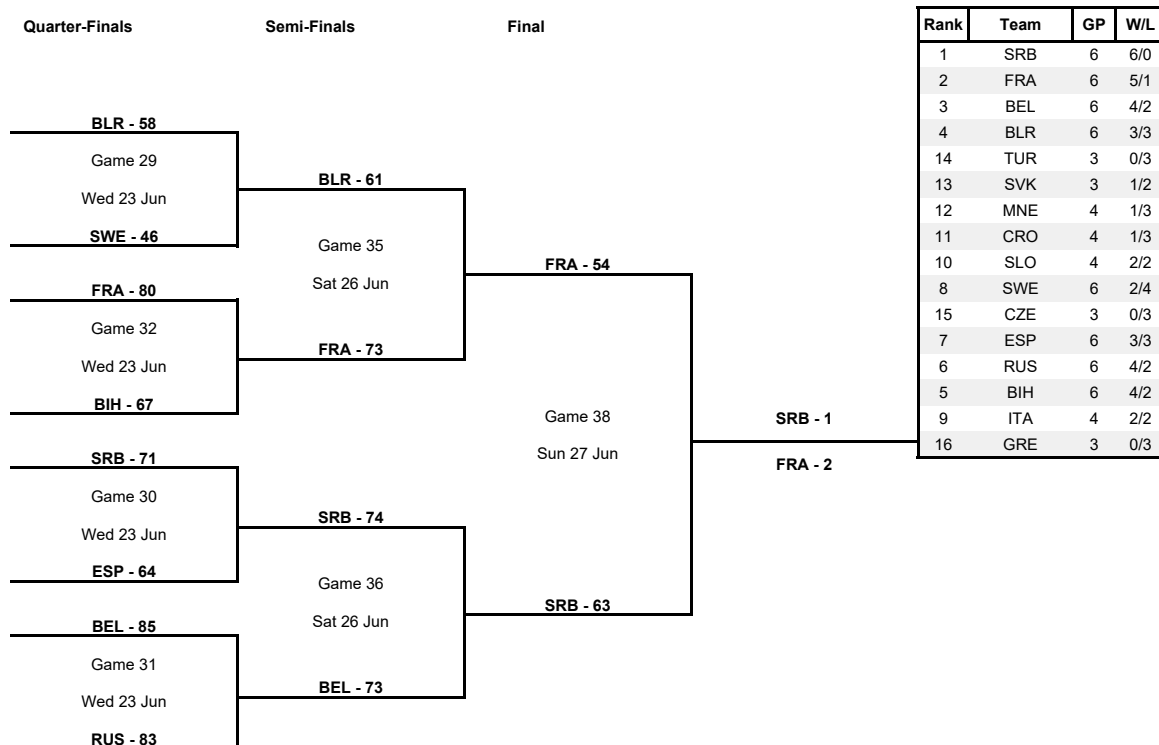

TOURNAMENT SUMMARY