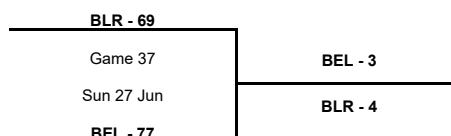

Third Place Game