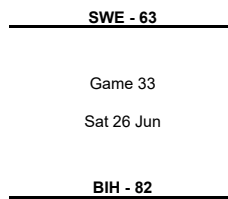

FIBA Women's EuroBasket 2021

TOURNAMENT SUMMARY

Class. Games to WWCQTs